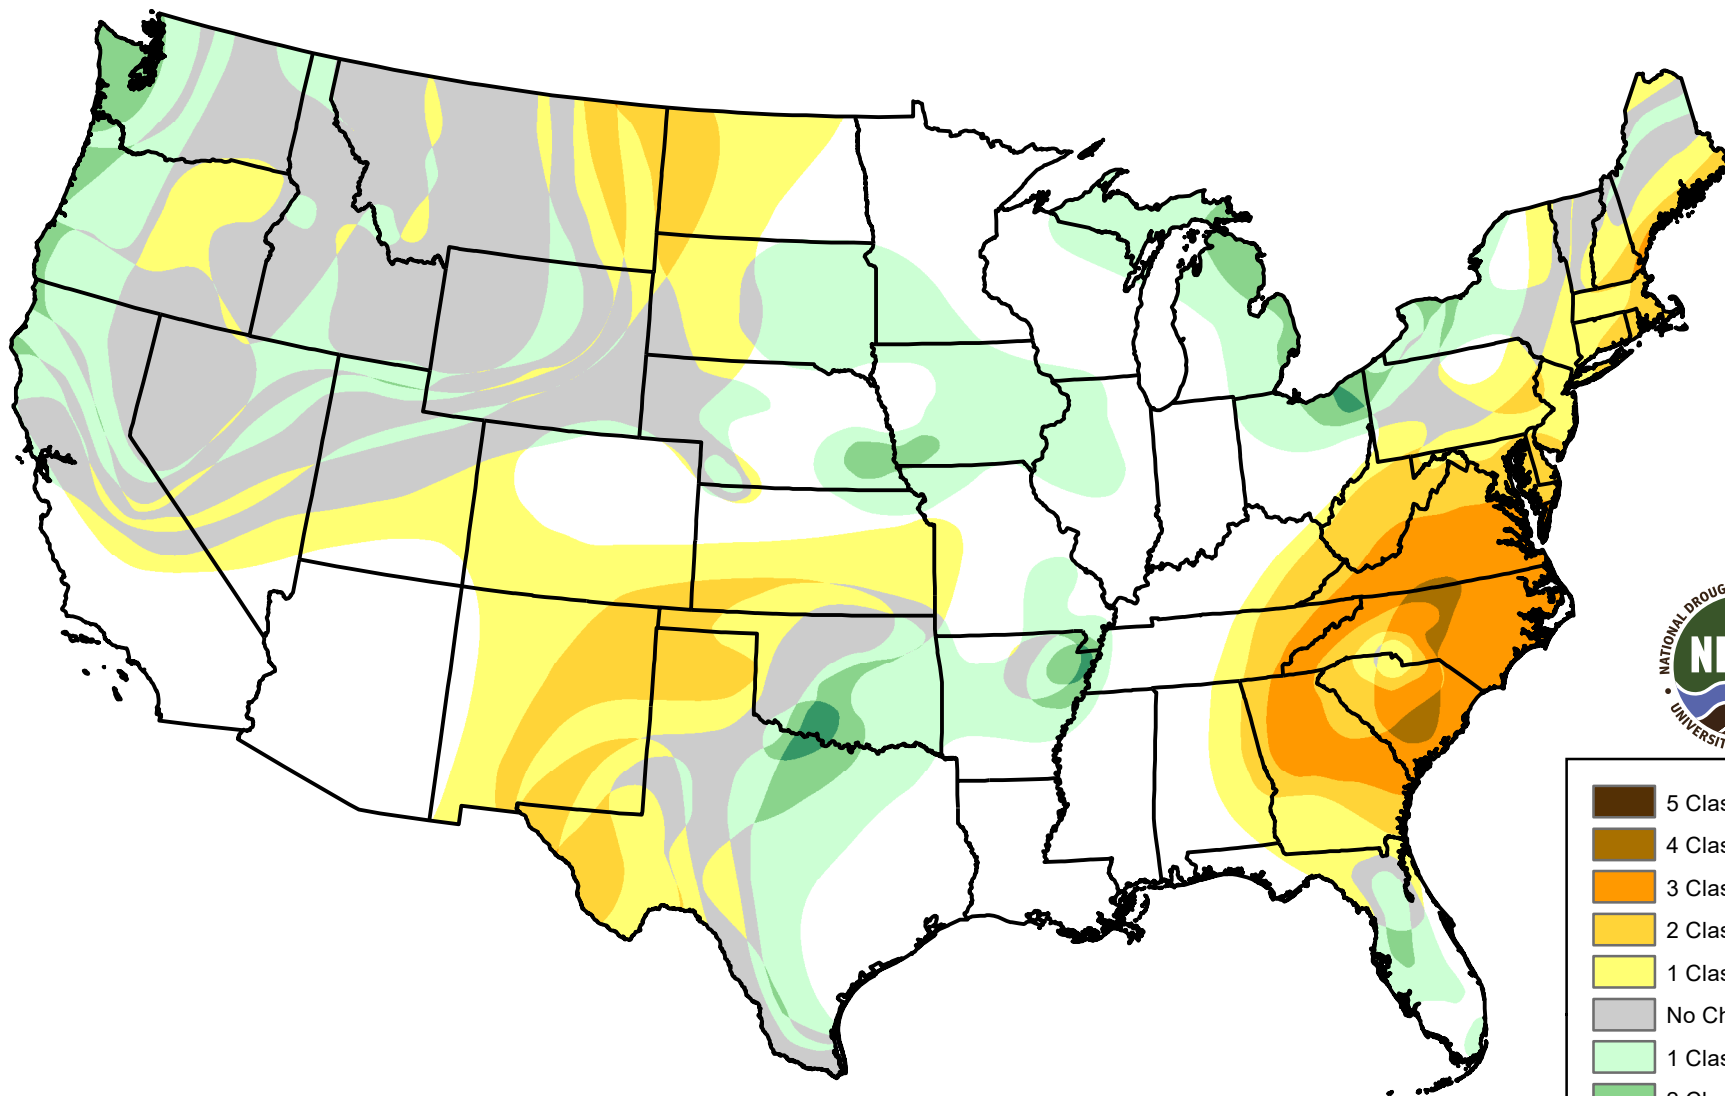

U.S. Drought Monitor Class Change - CONUS

13 Week

-  5 Class Degradation
-  4 Class Degradation
-  3 Class Degradation
-  2 Class Degradation
-  1 Class Degradation
-  No Change
-  1 Class Improvement
-  2 Class Improvement
-  3 Class Improvement
-  4 Class Improvement
-  5 Class Improvement

December 4, 2001
compared to
September 4, 2001

droughtmonitor.unl.edu