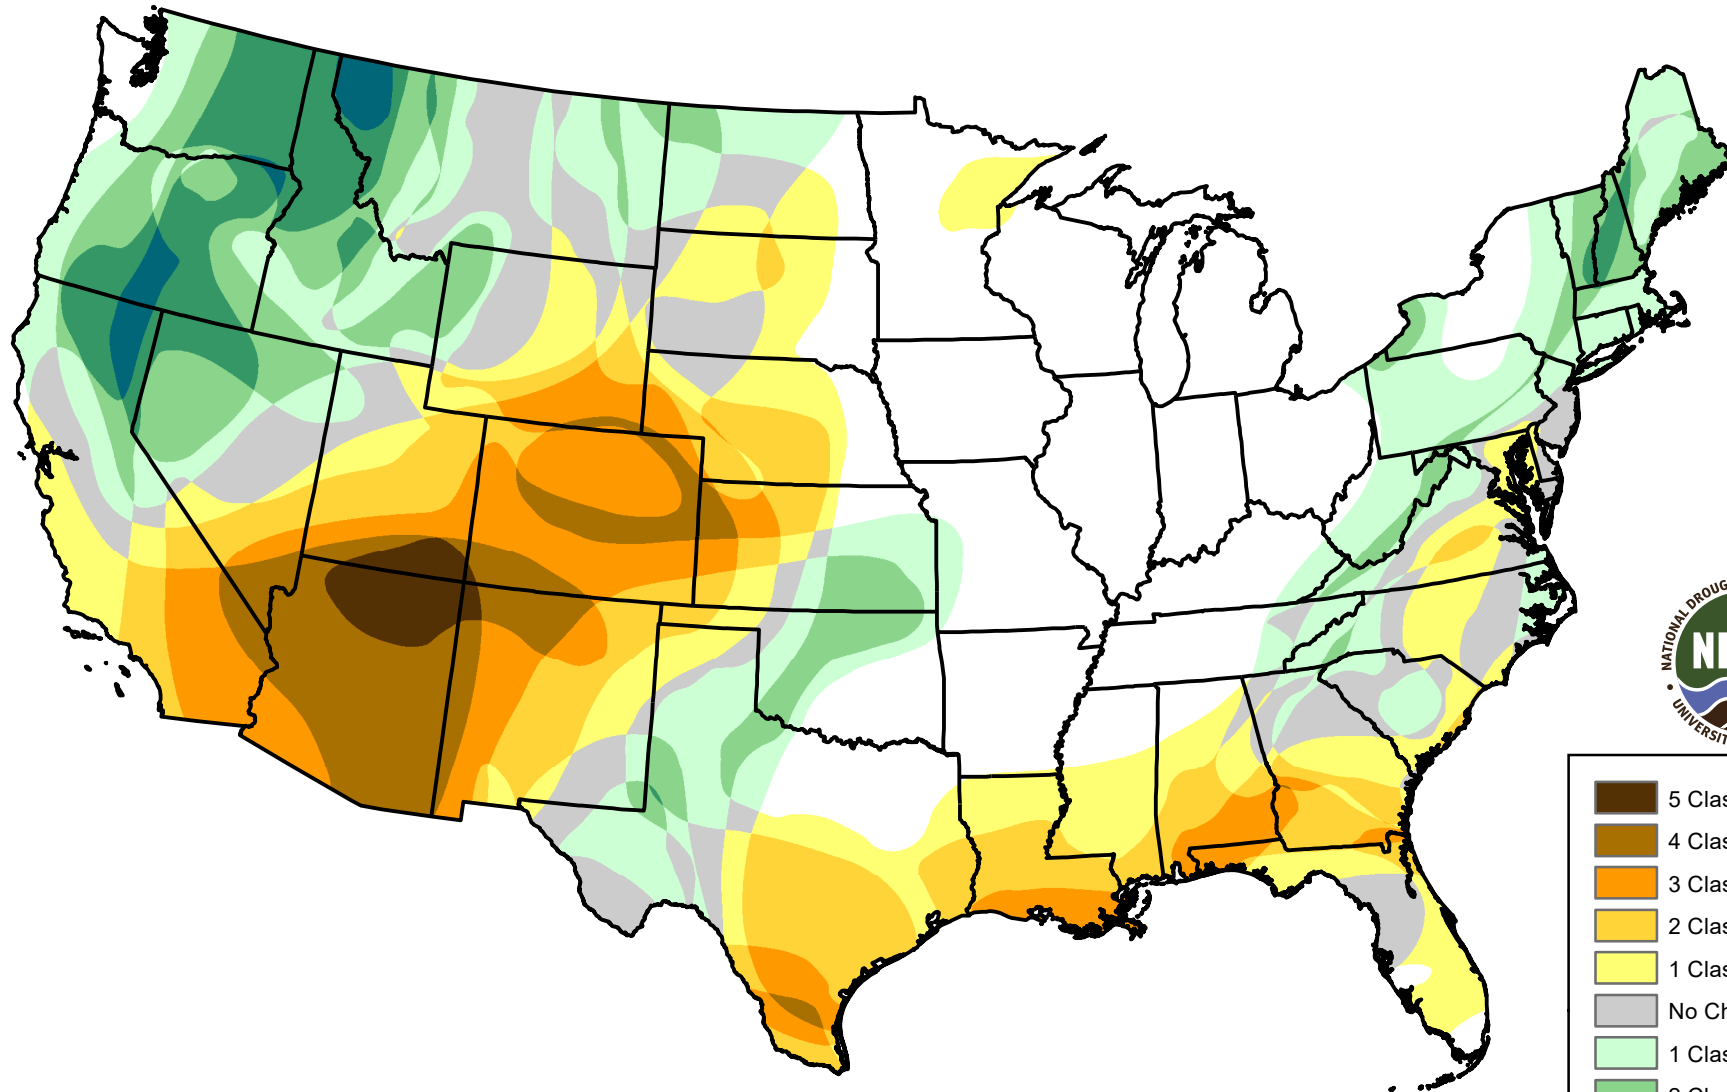

U.S. Drought Monitor Class Change - CONUS

26 Week

June 11, 2002
compared to
December 11, 2001

droughtmonitor.unl.edu

-  5 Class Degradation
-  4 Class Degradation
-  3 Class Degradation
-  2 Class Degradation
-  1 Class Degradation
-  No Change
-  1 Class Improvement
-  2 Class Improvement
-  3 Class Improvement
-  4 Class Improvement
-  5 Class Improvement