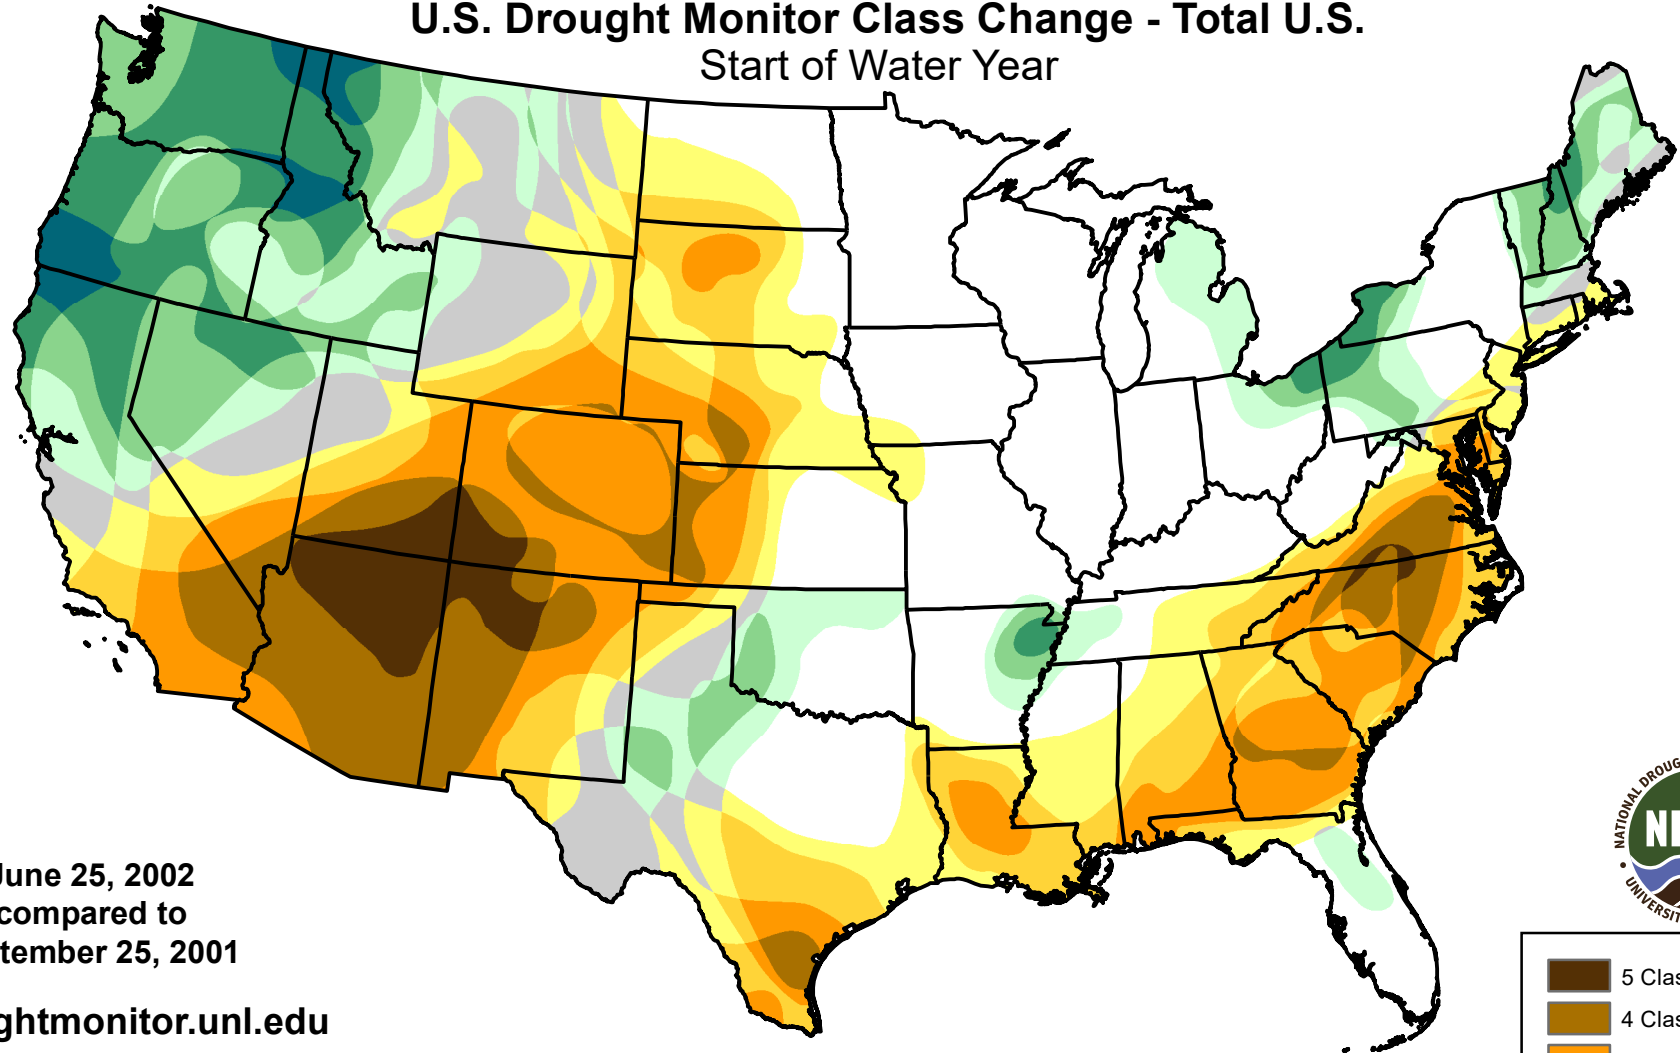

U.S. Drought Monitor Class Change - Total U.S. Start of Water Year

June 25, 2002
compared to
September 25, 2001

droughtmonitor.unl.edu

-  5 Class Degradation
-  4 Class Degradation
-  3 Class Degradation
-  2 Class Degradation
-  1 Class Degradation
-  No Change
-  1 Class Improvement
-  2 Class Improvement
-  3 Class Improvement
-  4 Class Improvement
-  5 Class Improvement