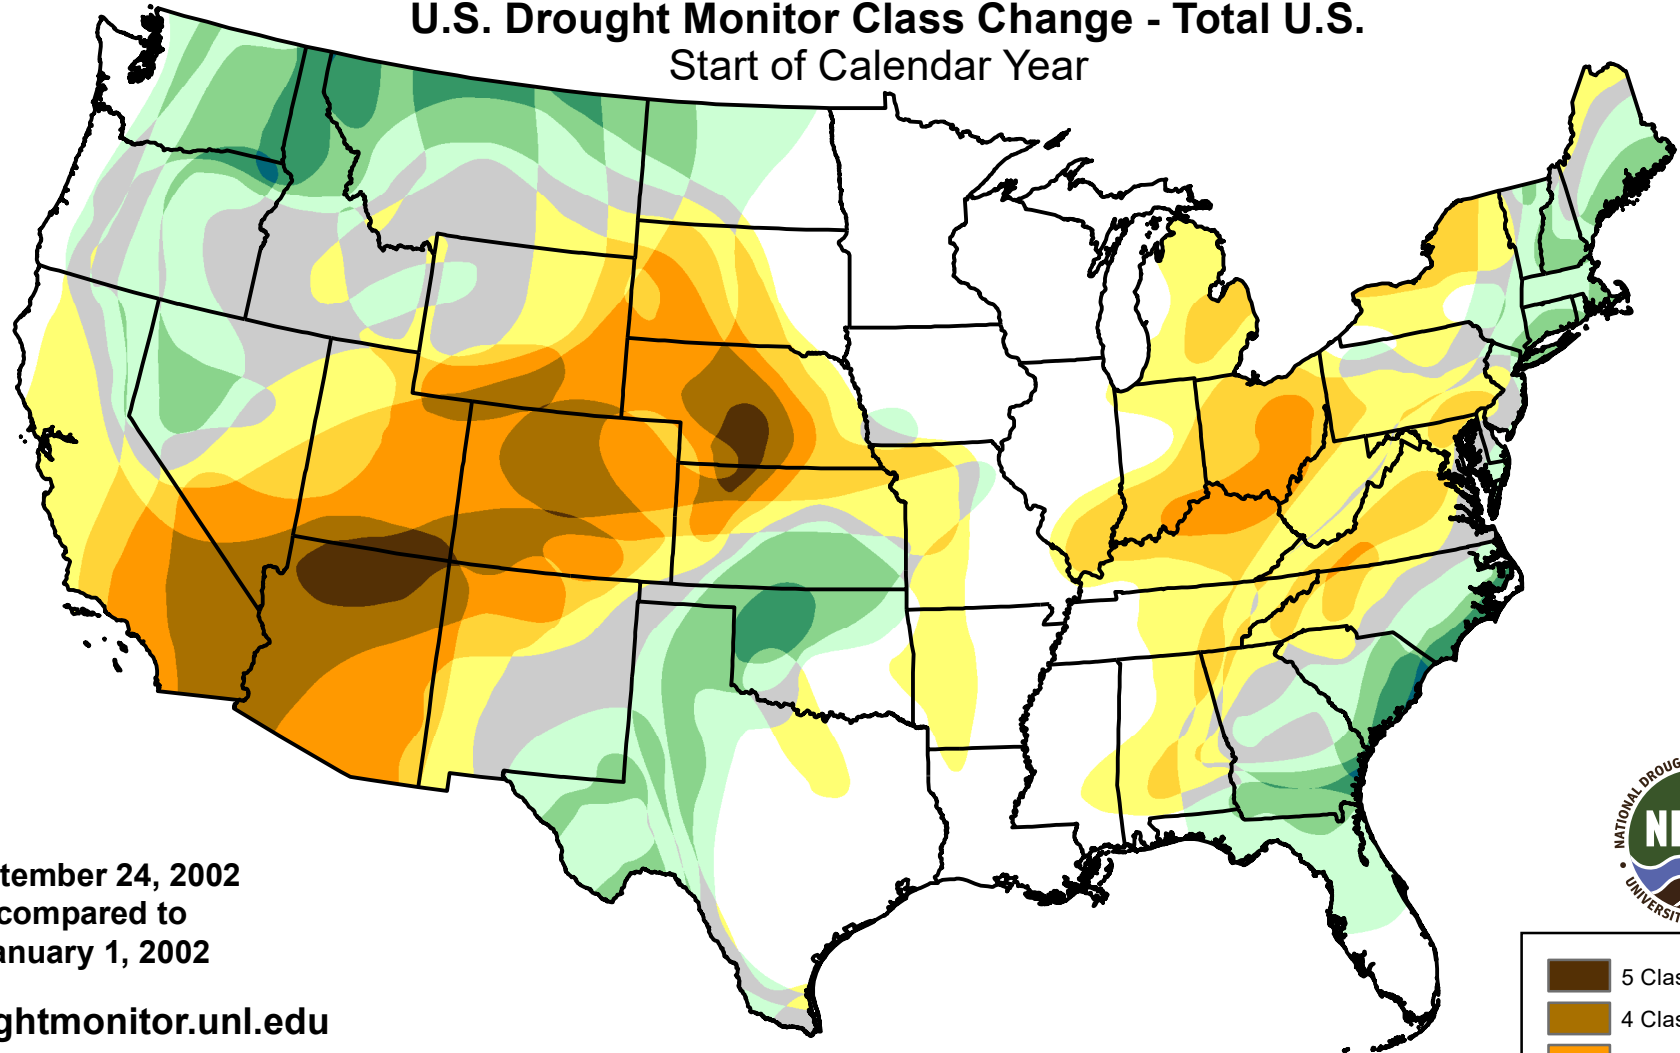

U.S. Drought Monitor Class Change - Total U.S. Start of Calendar Year

September 24, 2002
compared to
January 1, 2002

droughtmonitor.unl.edu

- 5 Class Degradation
- 4 Class Degradation
- 3 Class Degradation
- 2 Class Degradation
- 1 Class Degradation
- No Change
- 1 Class Improvement
- 2 Class Improvement
- 3 Class Improvement
- 4 Class Improvement
- 5 Class Improvement