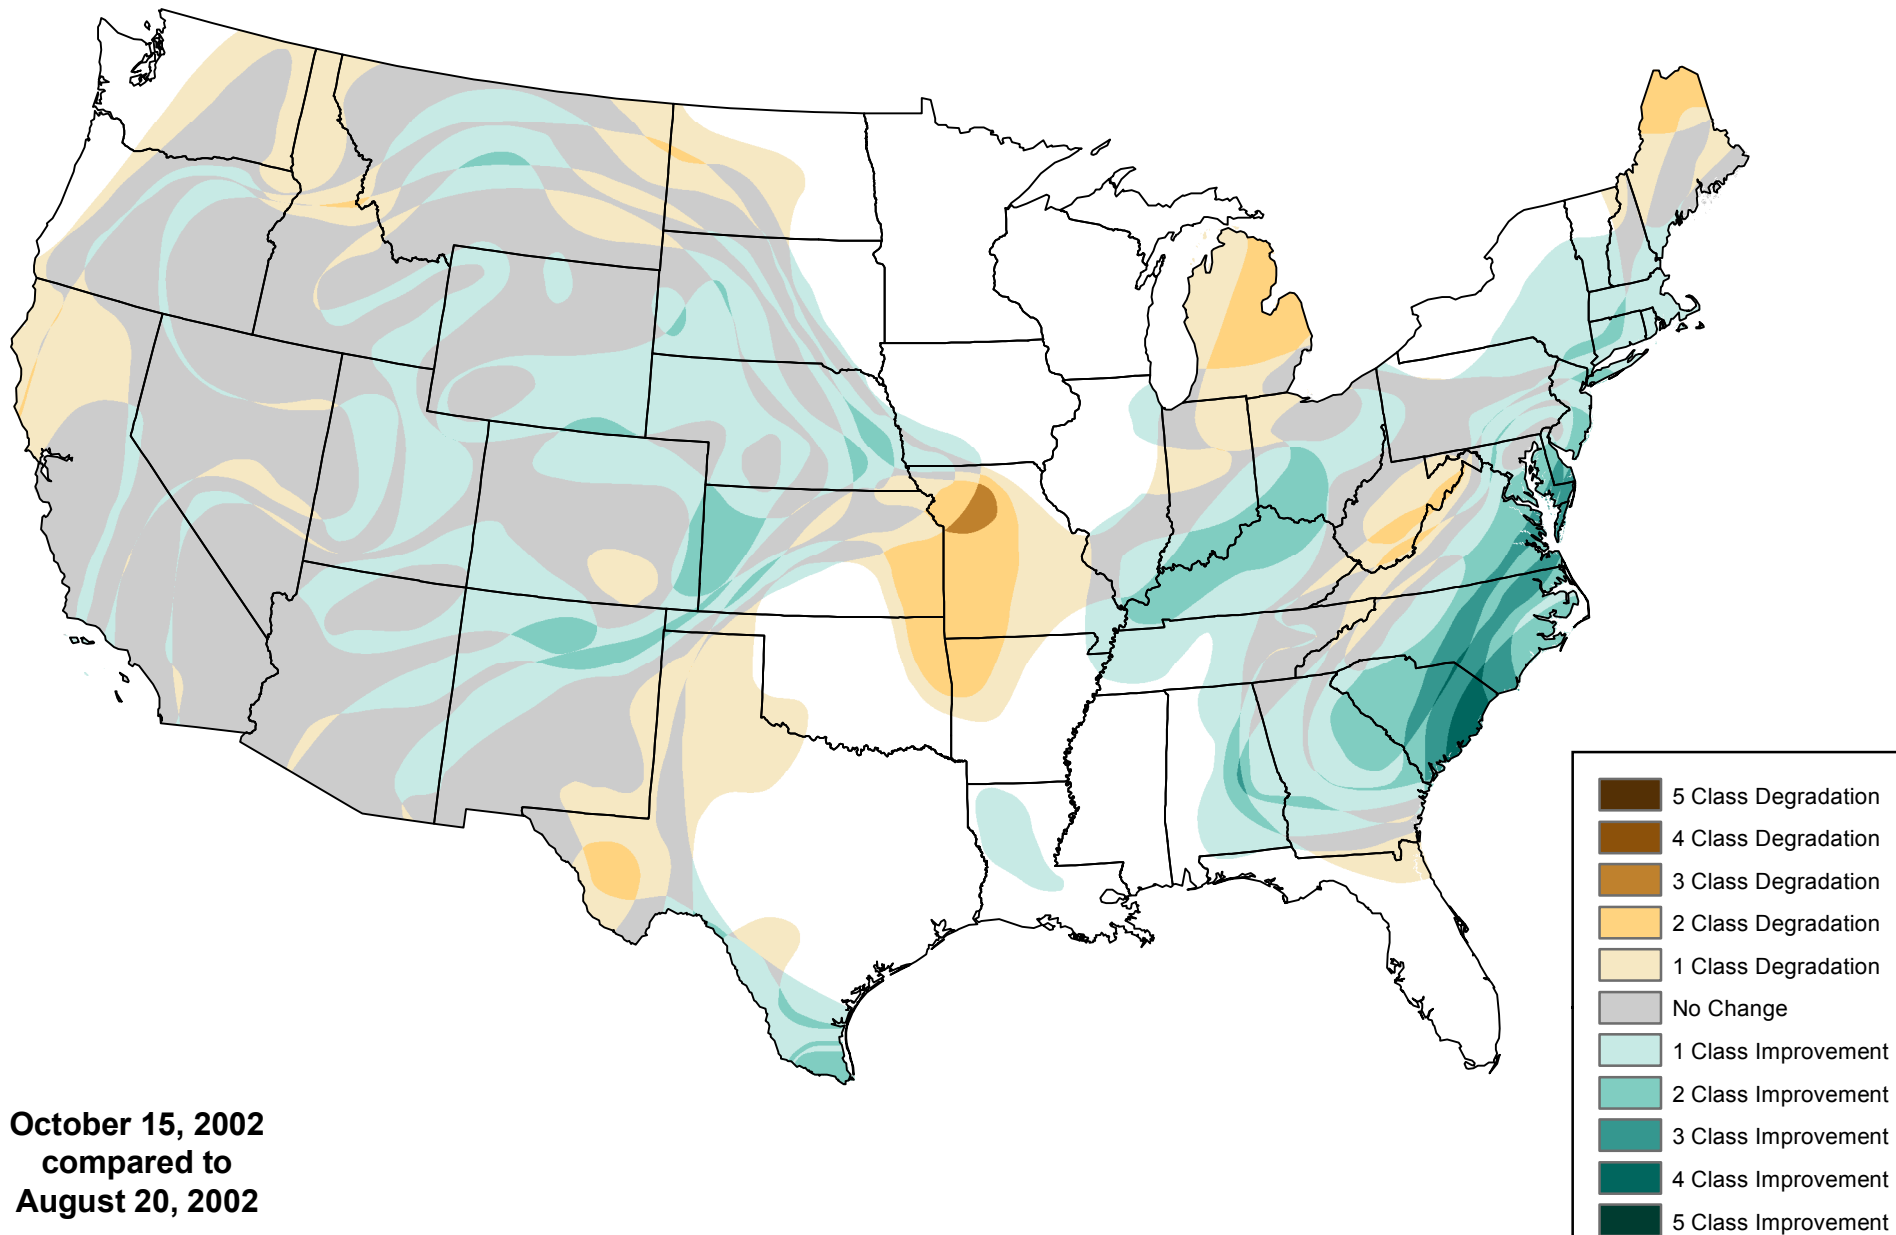

U.S. Drought Monitor Class Change 2 Months

October 15, 2002
compared to
August 20, 2002