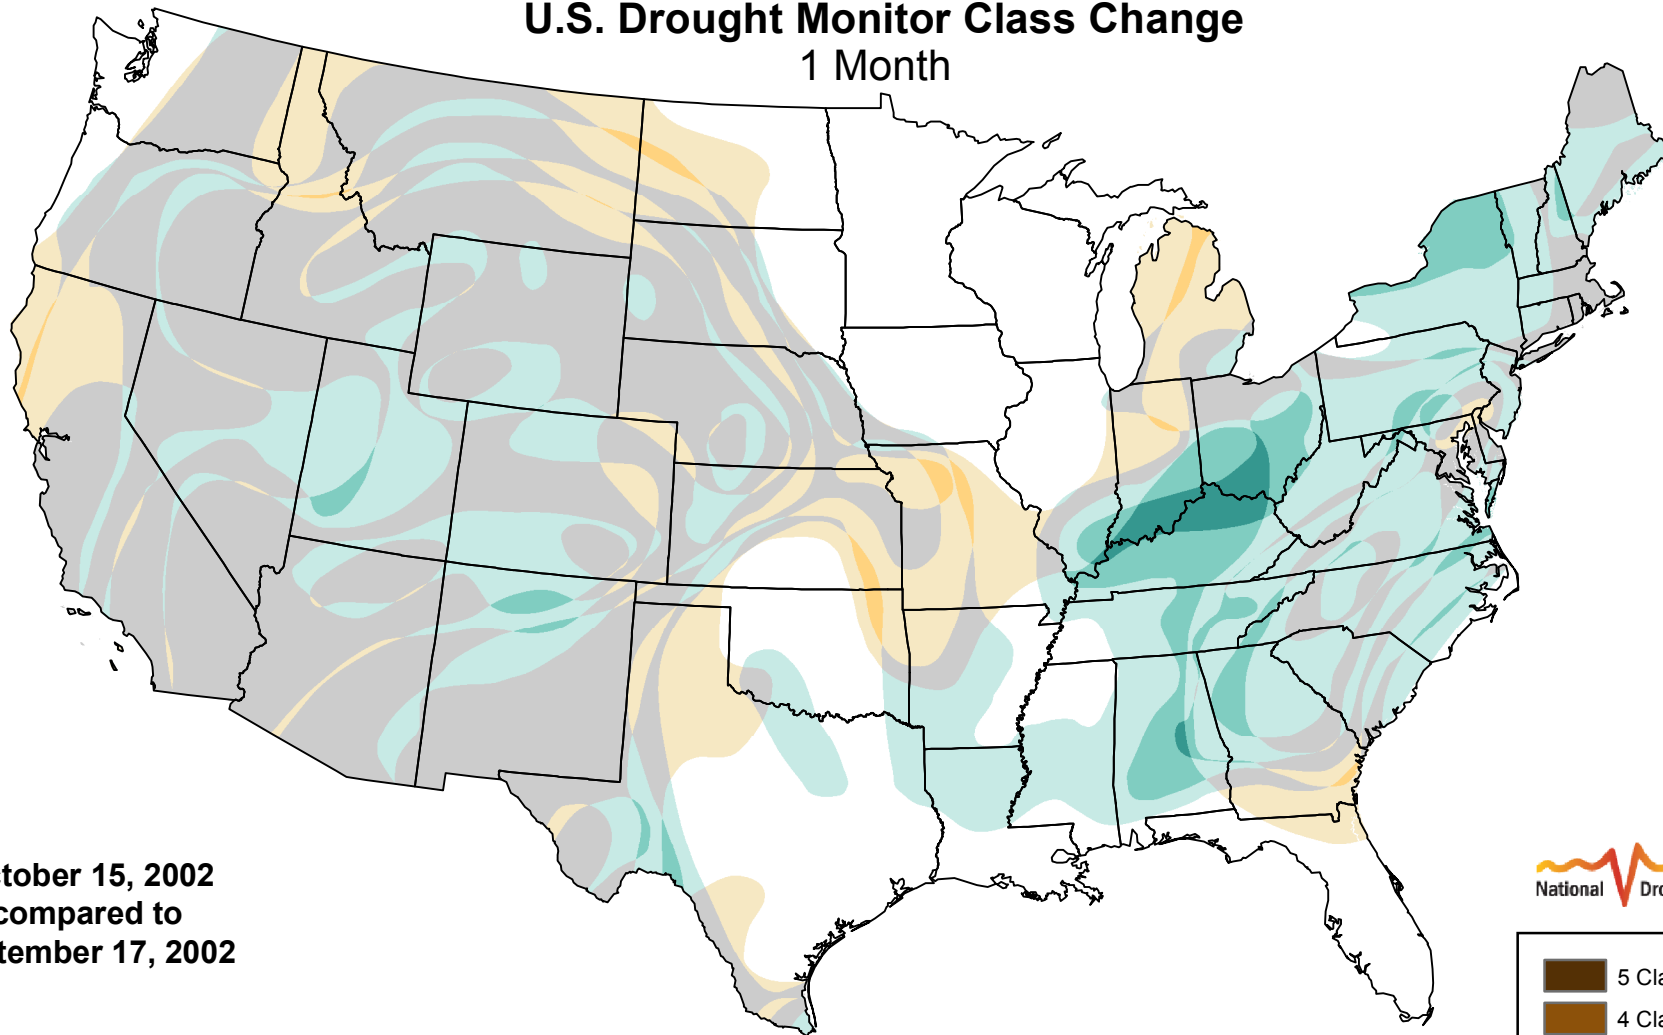

U.S. Drought Monitor Class Change 1 Month

October 15, 2002
compared to
September 17, 2002

-  5 Class Degradation
-  4 Class Degradation
-  3 Class Degradation
-  2 Class Degradation
-  1 Class Degradation
-  No Change
-  1 Class Improvement
-  2 Class Improvement
-  3 Class Improvement
-  4 Class Improvement
-  5 Class Improvement