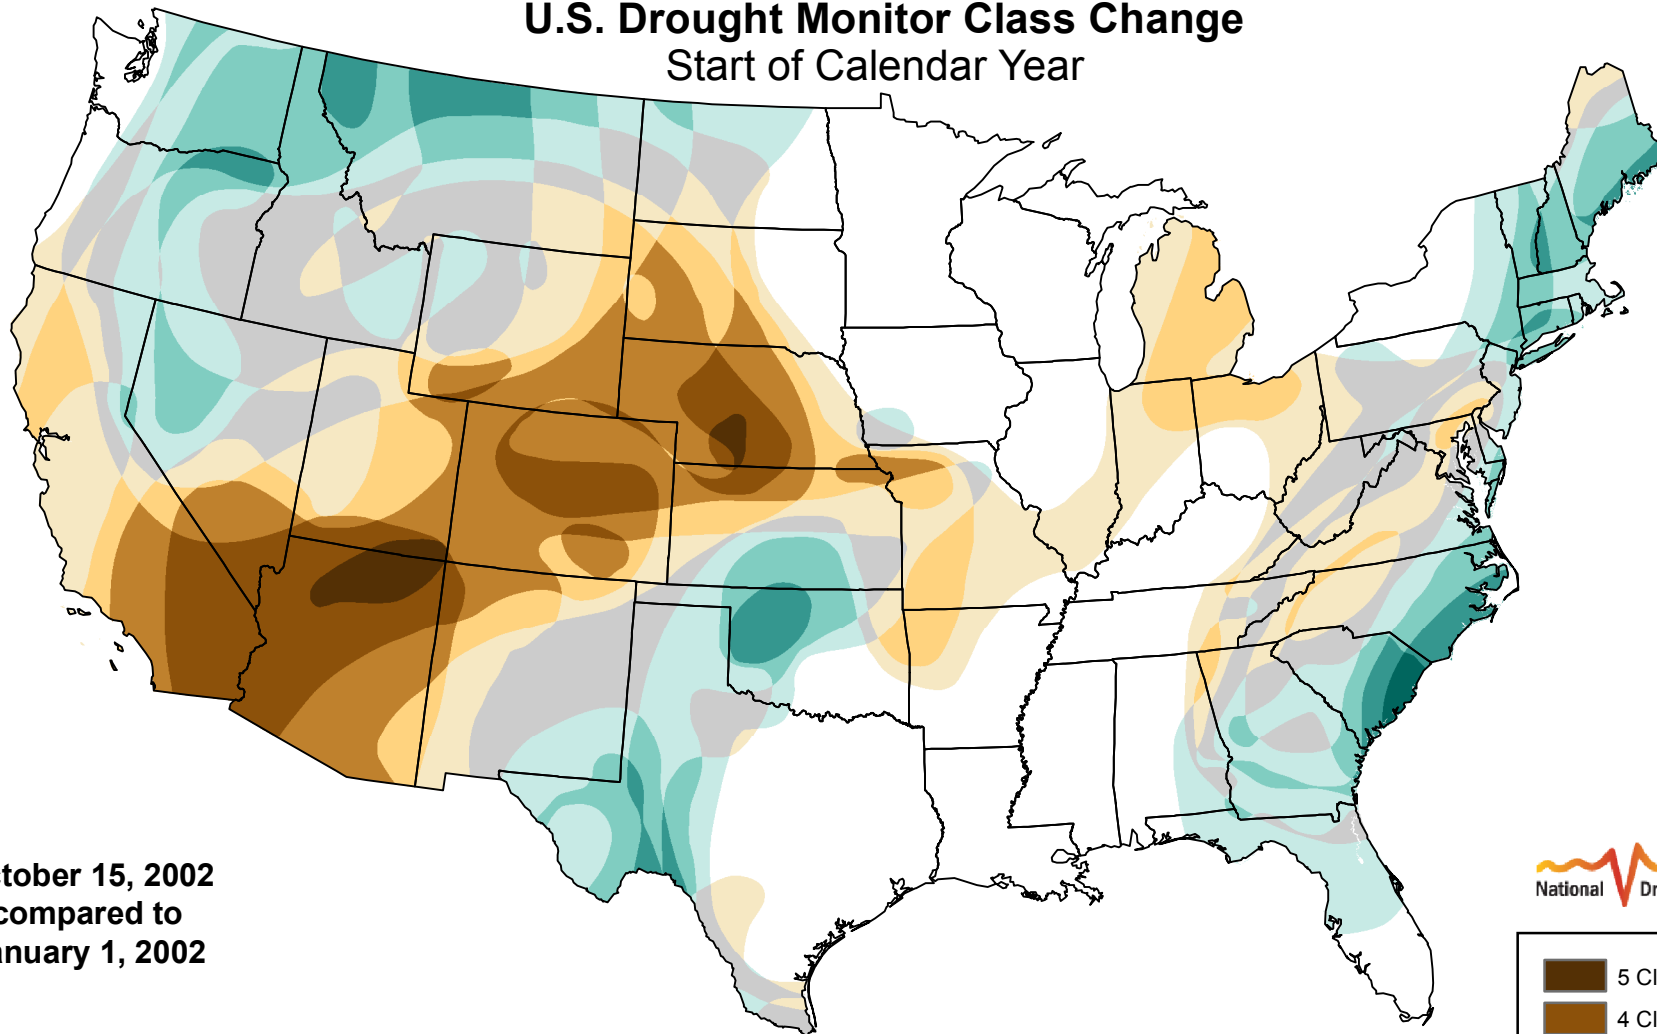

U.S. Drought Monitor Class Change Start of Calendar Year

October 15, 2002
compared to
January 1, 2002

-  5 Class Degradation
-  4 Class Degradation
-  3 Class Degradation
-  2 Class Degradation
-  1 Class Degradation
-  No Change
-  1 Class Improvement
-  2 Class Improvement
-  3 Class Improvement
-  4 Class Improvement
-  5 Class Improvement