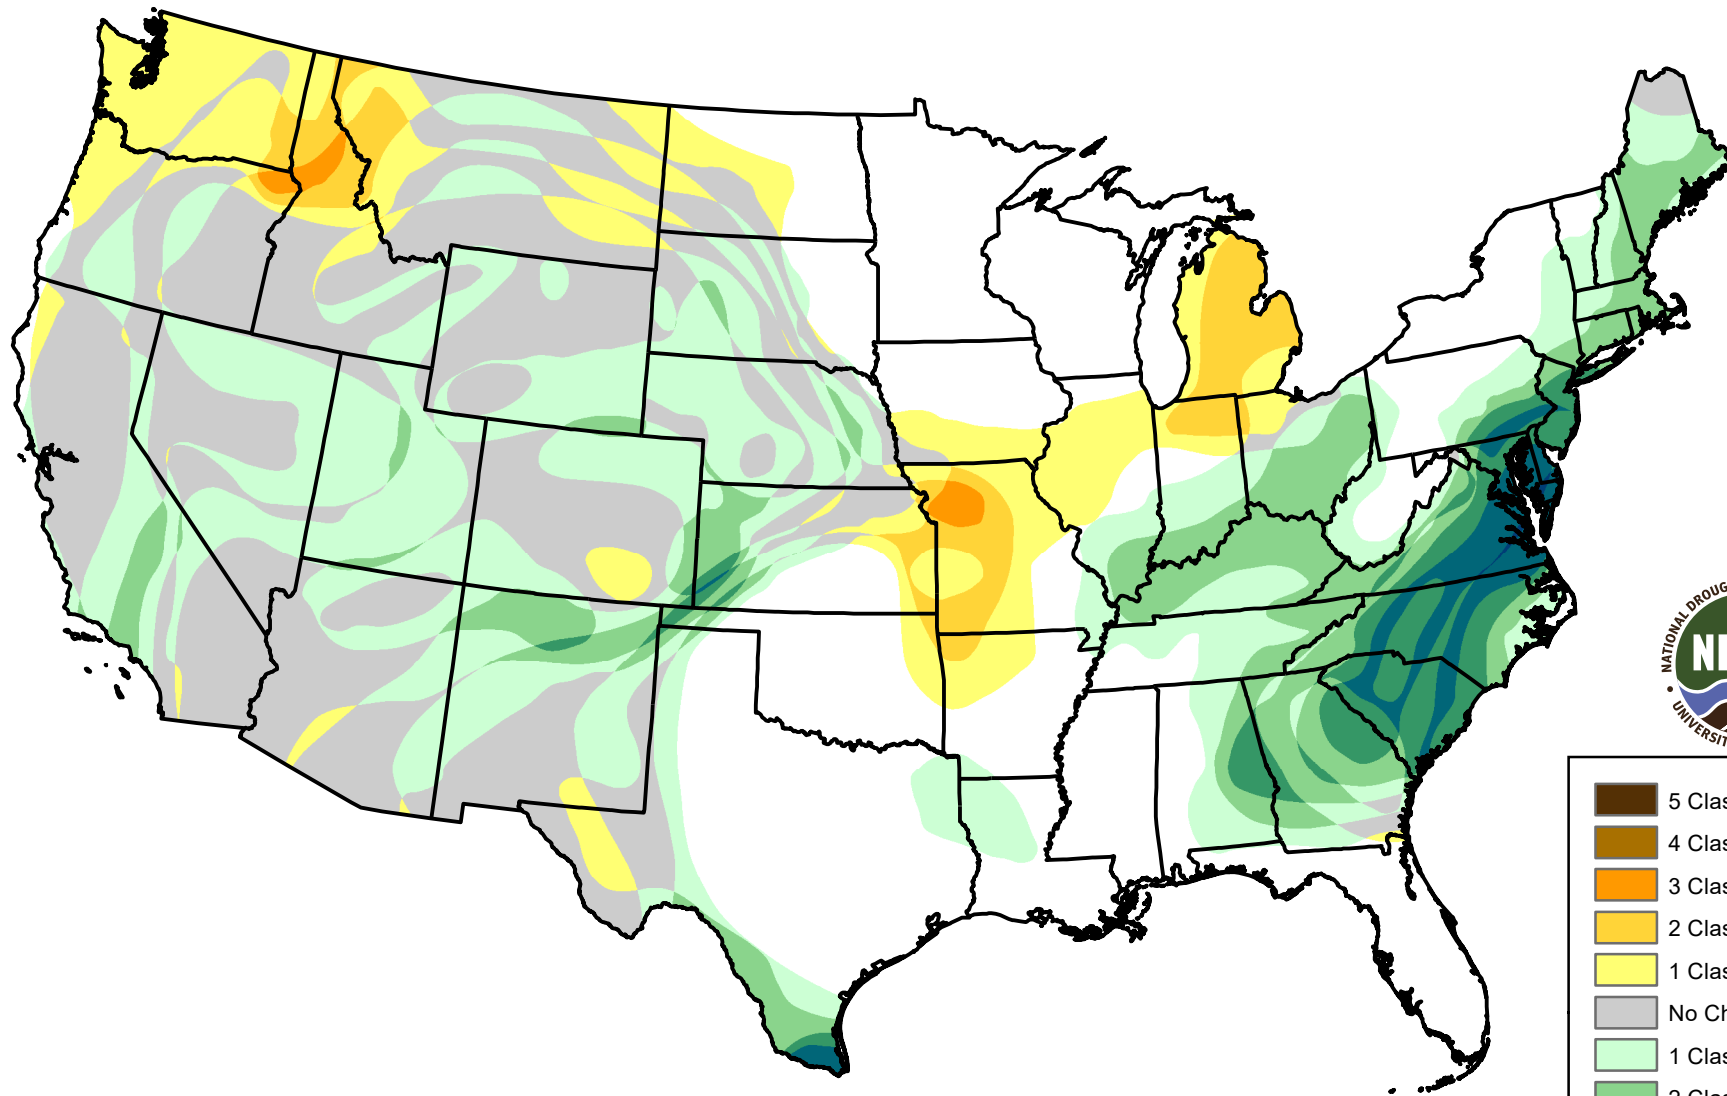

U.S. Drought Monitor Class Change - CONUS

13 Week

November 26, 2002
compared to
August 27, 2002

droughtmonitor.unl.edu

-  5 Class Degradation
-  4 Class Degradation
-  3 Class Degradation
-  2 Class Degradation
-  1 Class Degradation
-  No Change
-  1 Class Improvement
-  2 Class Improvement
-  3 Class Improvement
-  4 Class Improvement
-  5 Class Improvement