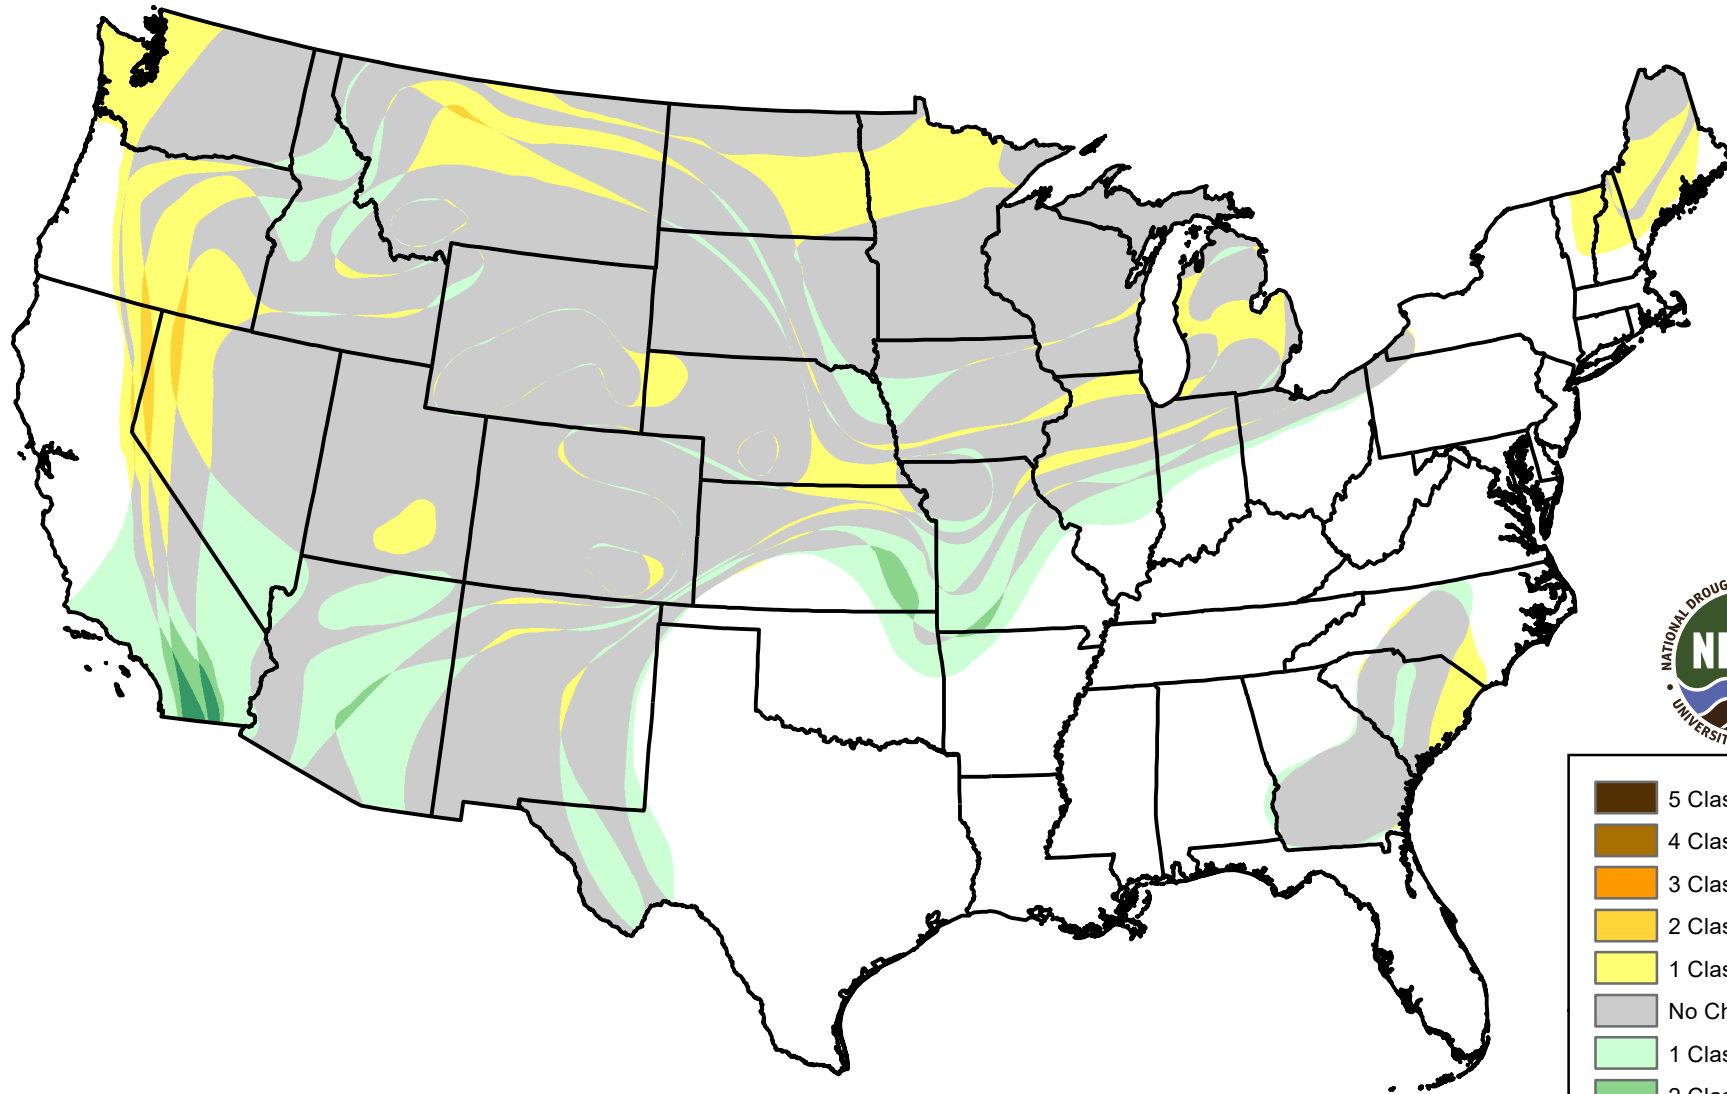

U.S. Drought Monitor Class Change - CONUS

4 Week

March 4, 2003
compared to
February 4, 2003

droughtmonitor.unl.edu

-  5 Class Degradation
-  4 Class Degradation
-  3 Class Degradation
-  2 Class Degradation
-  1 Class Degradation
-  No Change
-  1 Class Improvement
-  2 Class Improvement
-  3 Class Improvement
-  4 Class Improvement
-  5 Class Improvement