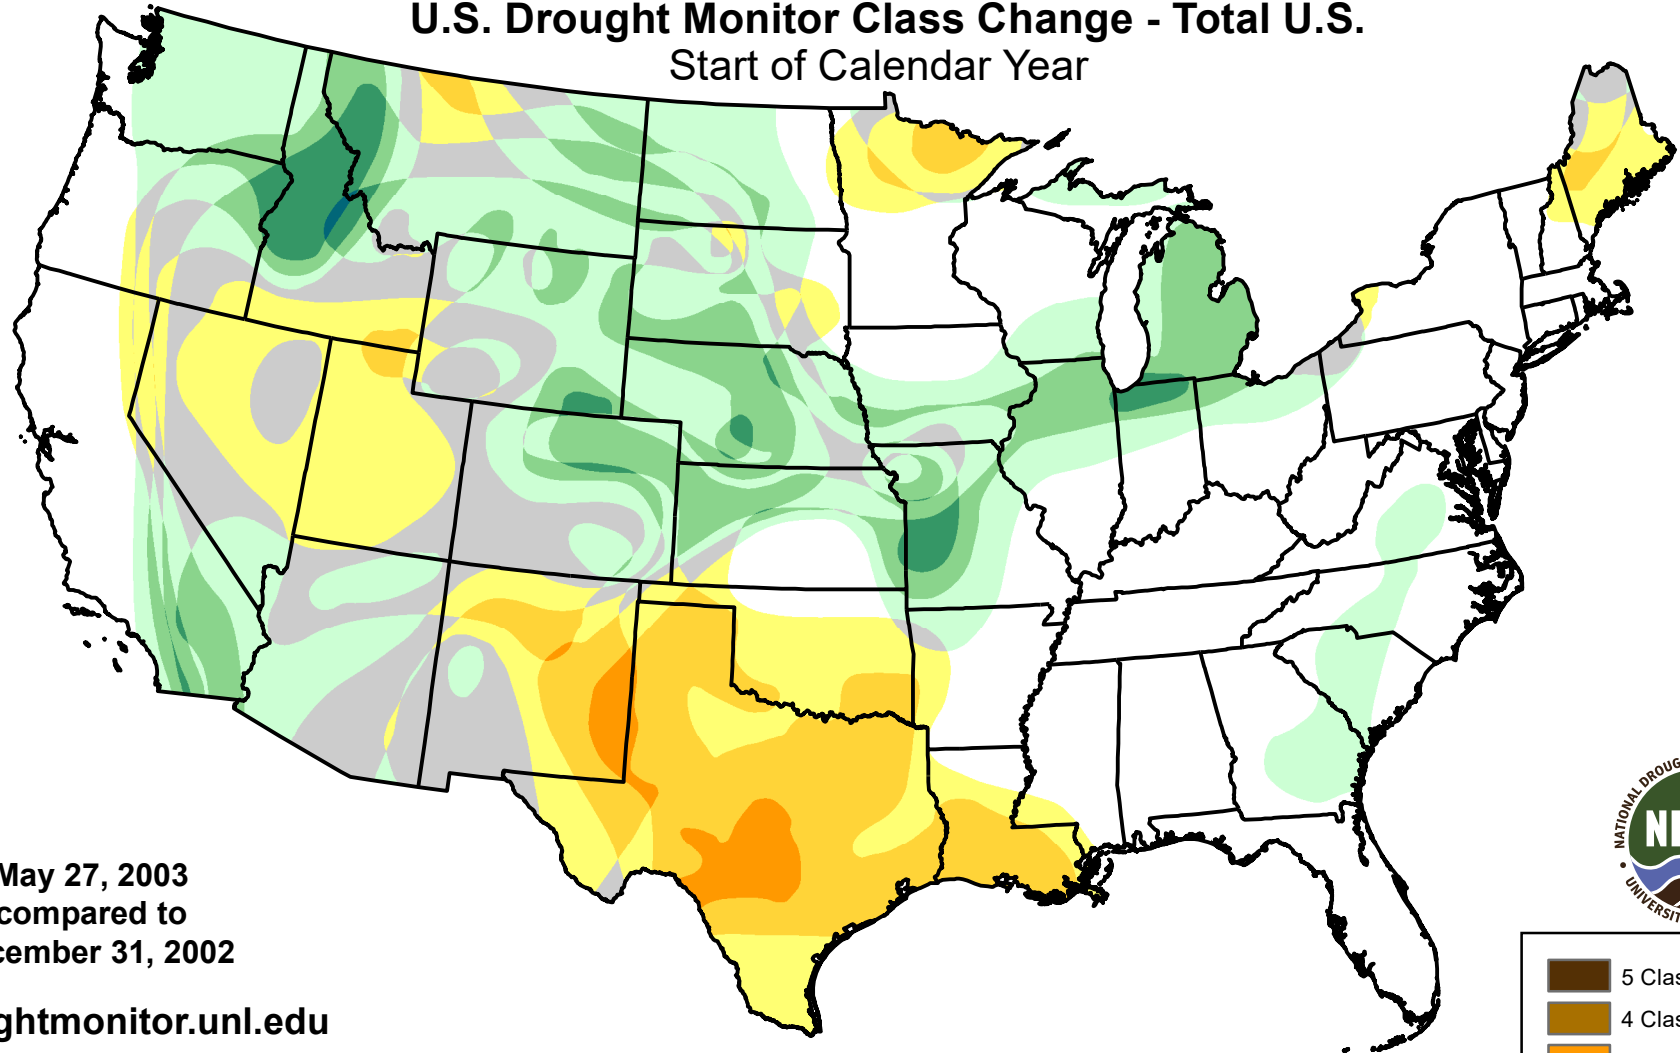

U.S. Drought Monitor Class Change - Total U.S. Start of Calendar Year

May 27, 2003
compared to
December 31, 2002

droughtmonitor.unl.edu

- 5 Class Degradation
- 4 Class Degradation
- 3 Class Degradation
- 2 Class Degradation
- No Change
- 1 Class Improvement
- 2 Class Improvement
- 3 Class Improvement
- 4 Class Improvement
- 5 Class Improvement