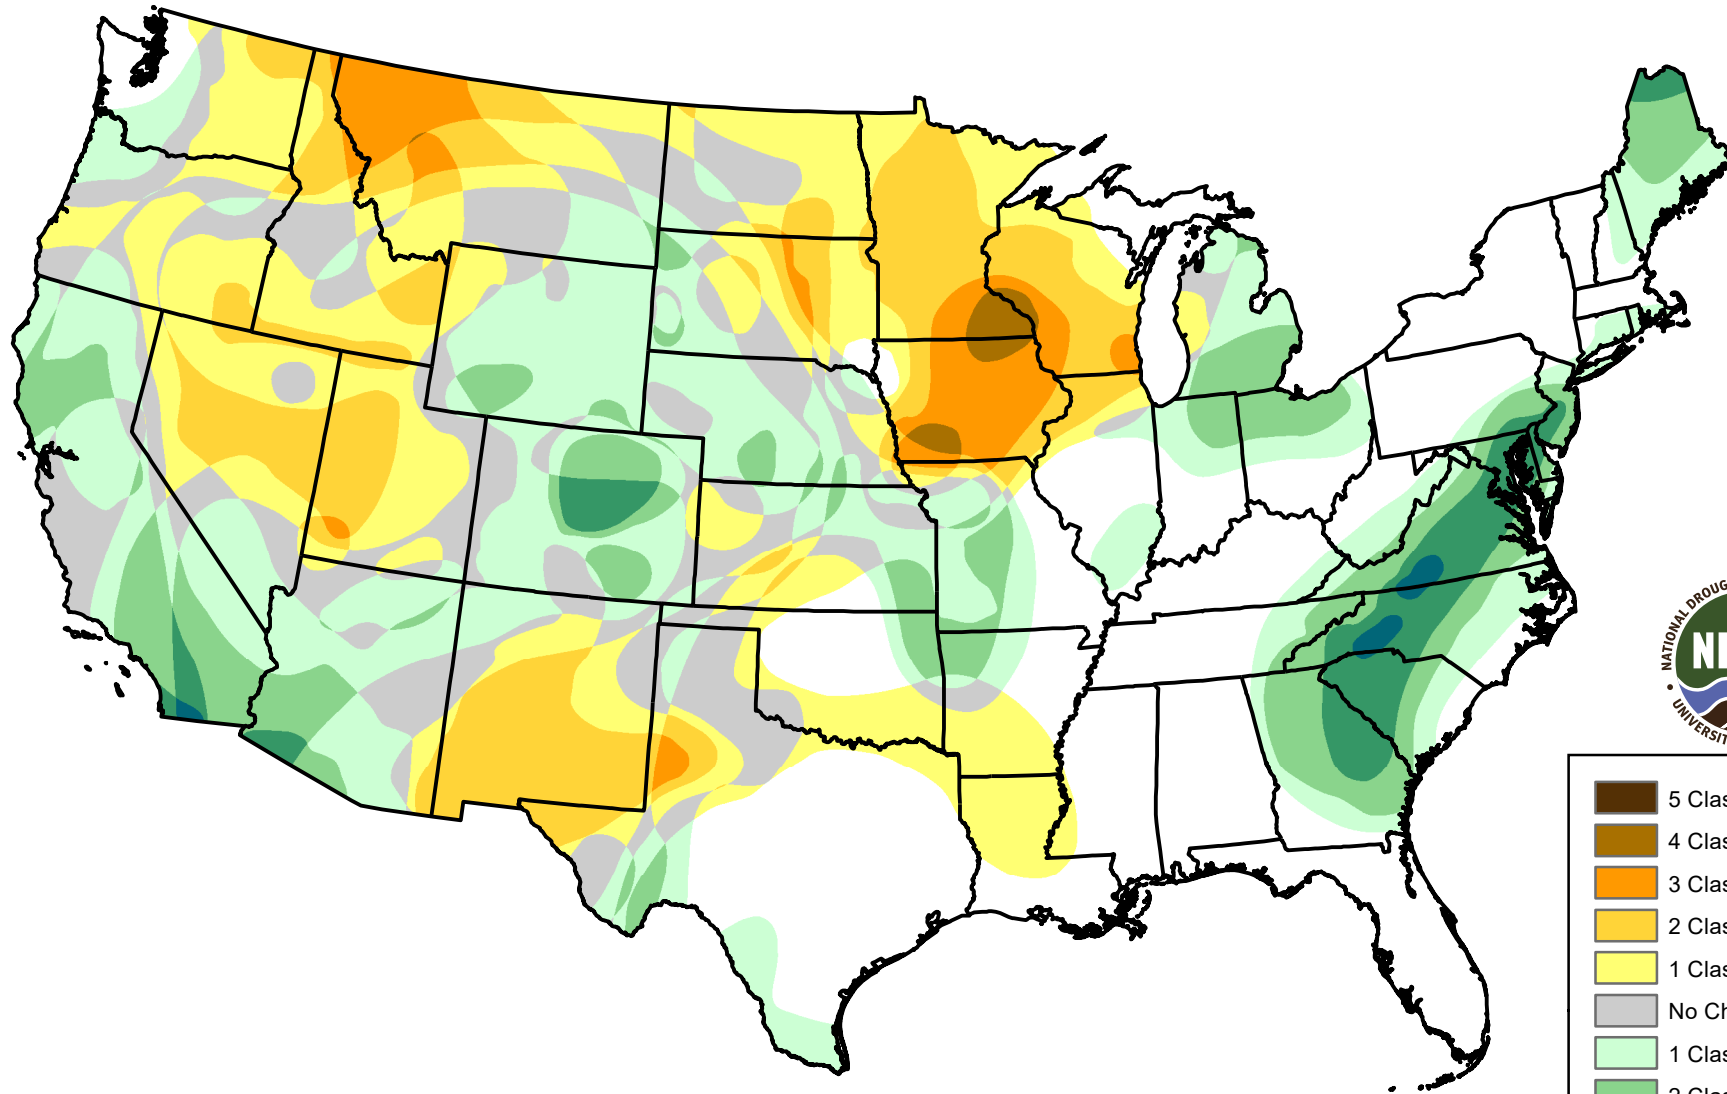

U.S. Drought Monitor Class Change - CONUS

52 Week

October 21, 2003
compared to
October 22, 2002

droughtmonitor.unl.edu

- 5 Class Degradation
- 4 Class Degradation
- 3 Class Degradation
- 2 Class Degradation
- 1 Class Degradation
- No Change
- 1 Class Improvement
- 2 Class Improvement
- 3 Class Improvement
- 4 Class Improvement
- 5 Class Improvement