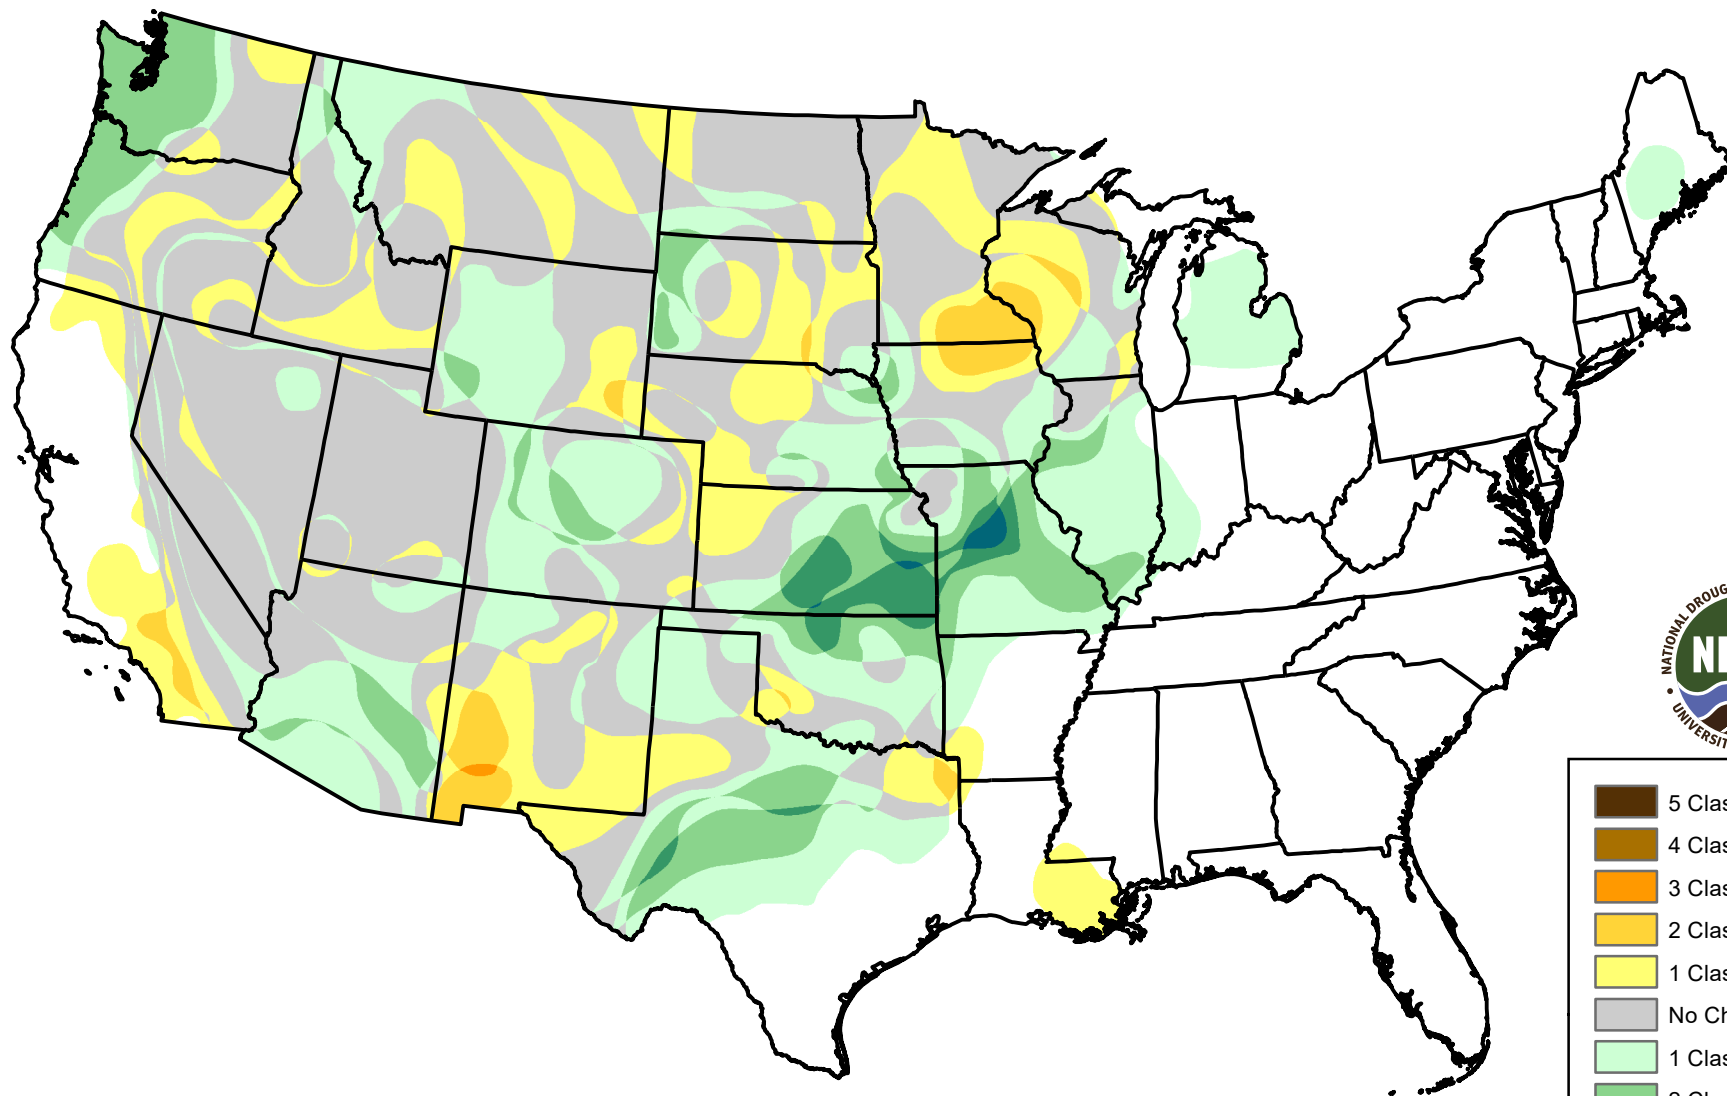

U.S. Drought Monitor Class Change - CONUS

13 Week

November 25, 2003
compared to
August 26, 2003

droughtmonitor.unl.edu

-  5 Class Degradation
-  4 Class Degradation
-  3 Class Degradation
-  2 Class Degradation
-  1 Class Degradation
-  No Change
-  1 Class Improvement
-  2 Class Improvement
-  3 Class Improvement
-  4 Class Improvement
-  5 Class Improvement