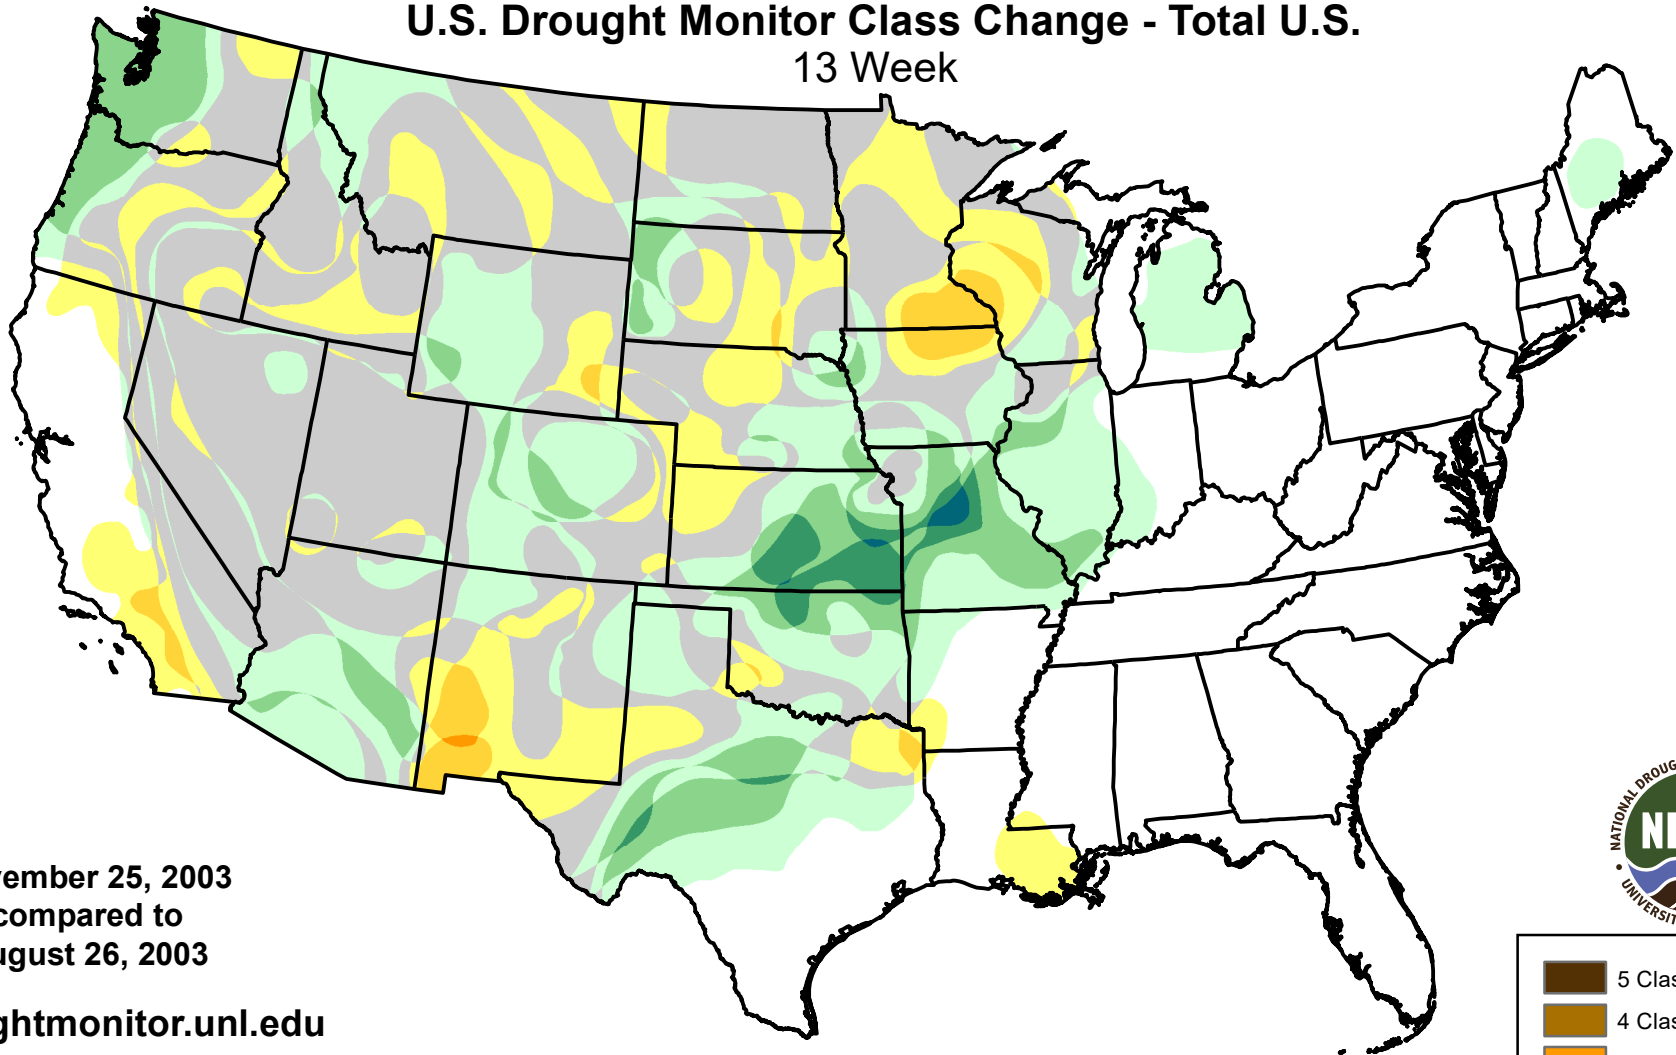

U.S. Drought Monitor Class Change - Total U.S. 13 Week

November 25, 2003
compared to
August 26, 2003

droughtmonitor.unl.edu

-  5 Class Degradation
-  4 Class Degradation
-  3 Class Degradation
-  2 Class Degradation
-  1 Class Degradation
-  No Change
-  1 Class Improvement
-  2 Class Improvement
-  3 Class Improvement
-  4 Class Improvement
-  5 Class Improvement