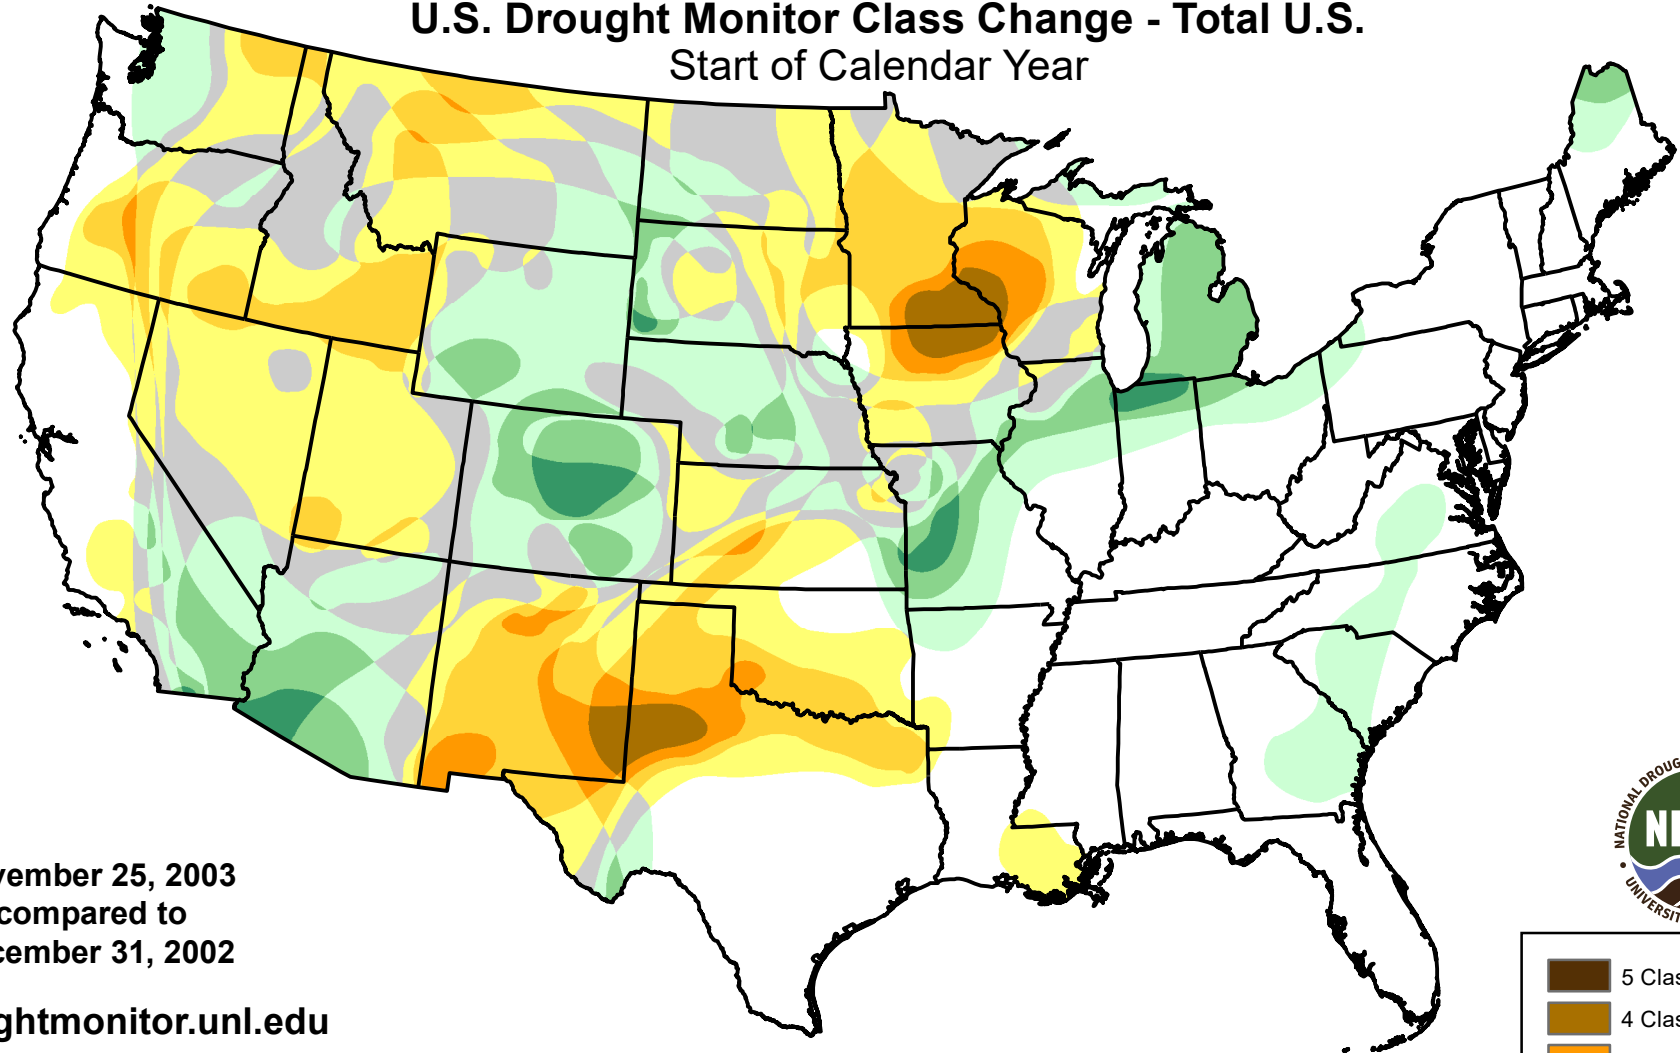

U.S. Drought Monitor Class Change - Total U.S. Start of Calendar Year

November 25, 2003
compared to
December 31, 2002

droughtmonitor.unl.edu

- 5 Class Degradation
- 4 Class Degradation
- 3 Class Degradation
- 2 Class Degradation
- No Change
- 1 Class Improvement
- 2 Class Improvement
- 3 Class Improvement
- 4 Class Improvement
- 5 Class Improvement