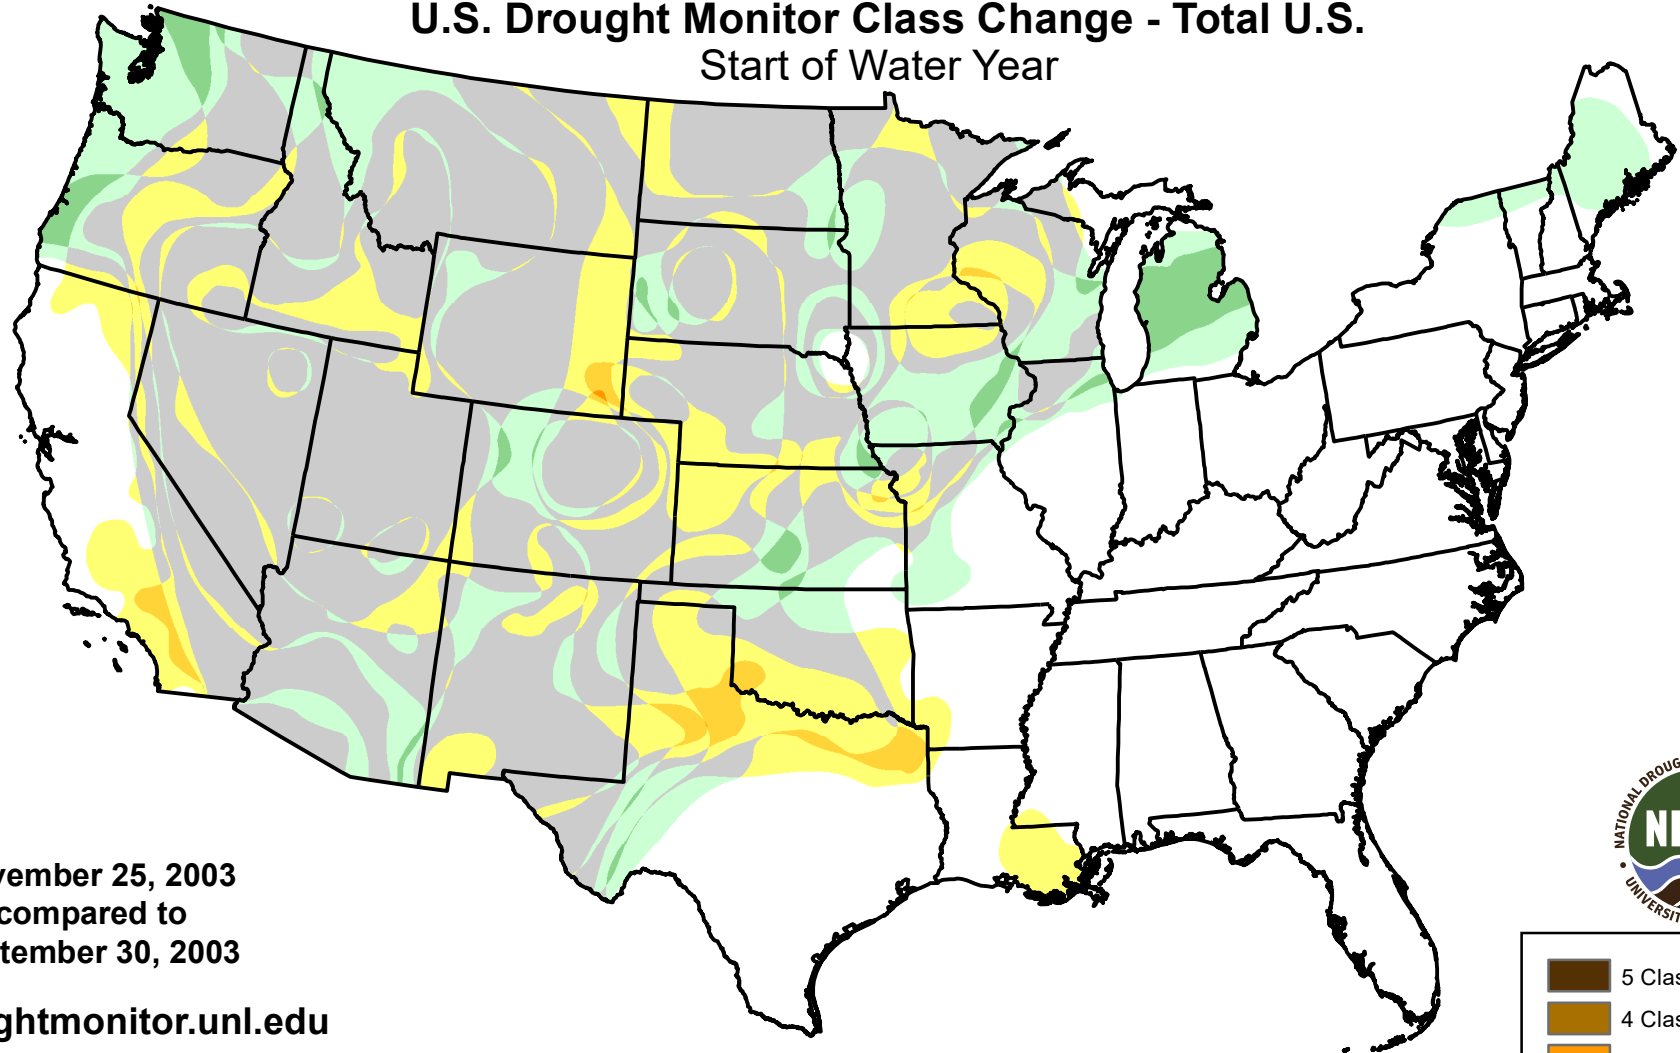

U.S. Drought Monitor Class Change - Total U.S. Start of Water Year

November 25, 2003
compared to
September 30, 2003

droughtmonitor.unl.edu

-  5 Class Degradation
-  4 Class Degradation
-  3 Class Degradation
-  2 Class Degradation
-  1 Class Degradation
-  No Change
-  1 Class Improvement
-  2 Class Improvement
-  3 Class Improvement
-  4 Class Improvement
-  5 Class Improvement