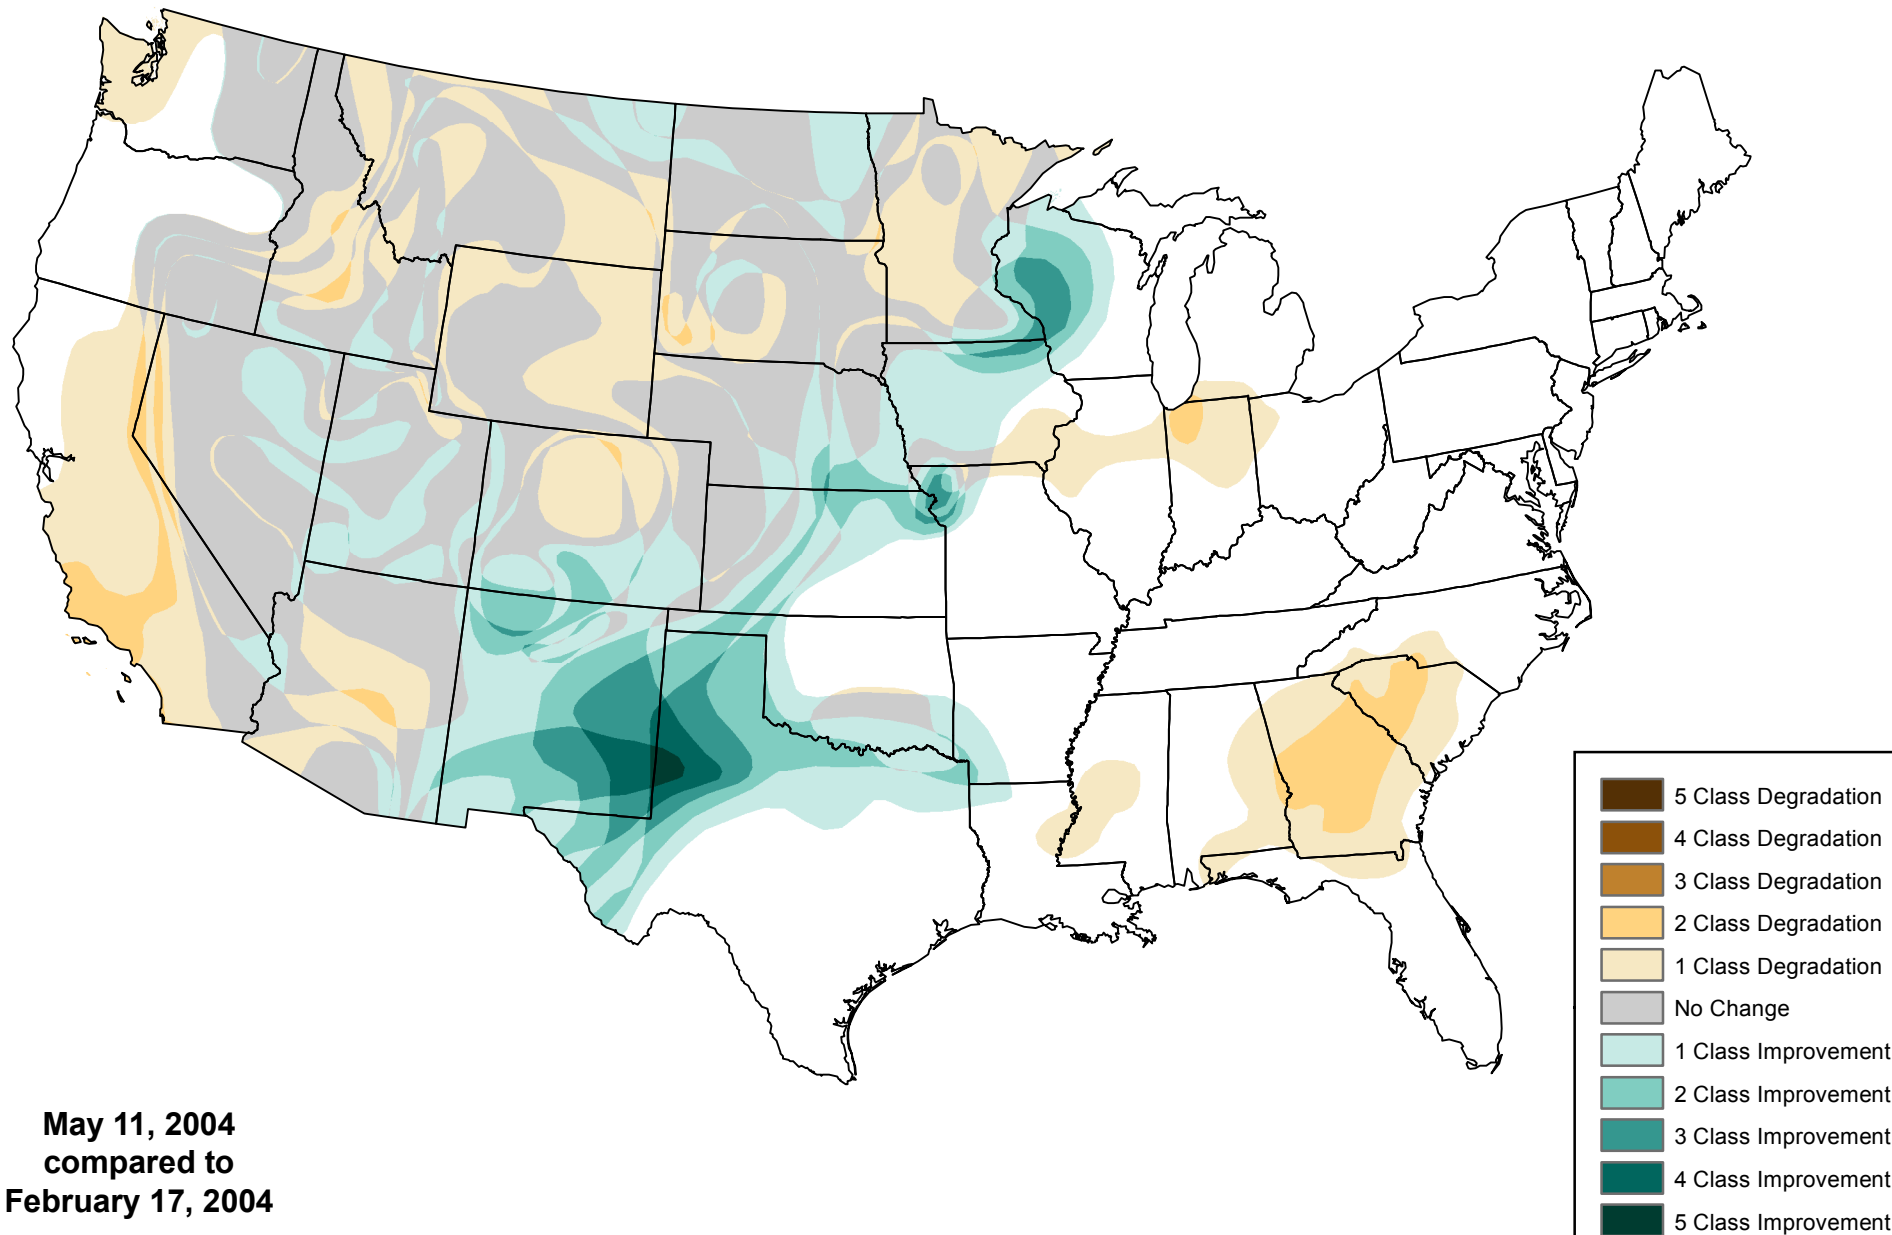

U.S. Drought Monitor Class Change 3 Months

**May 11, 2004
compared to
February 17, 2004**