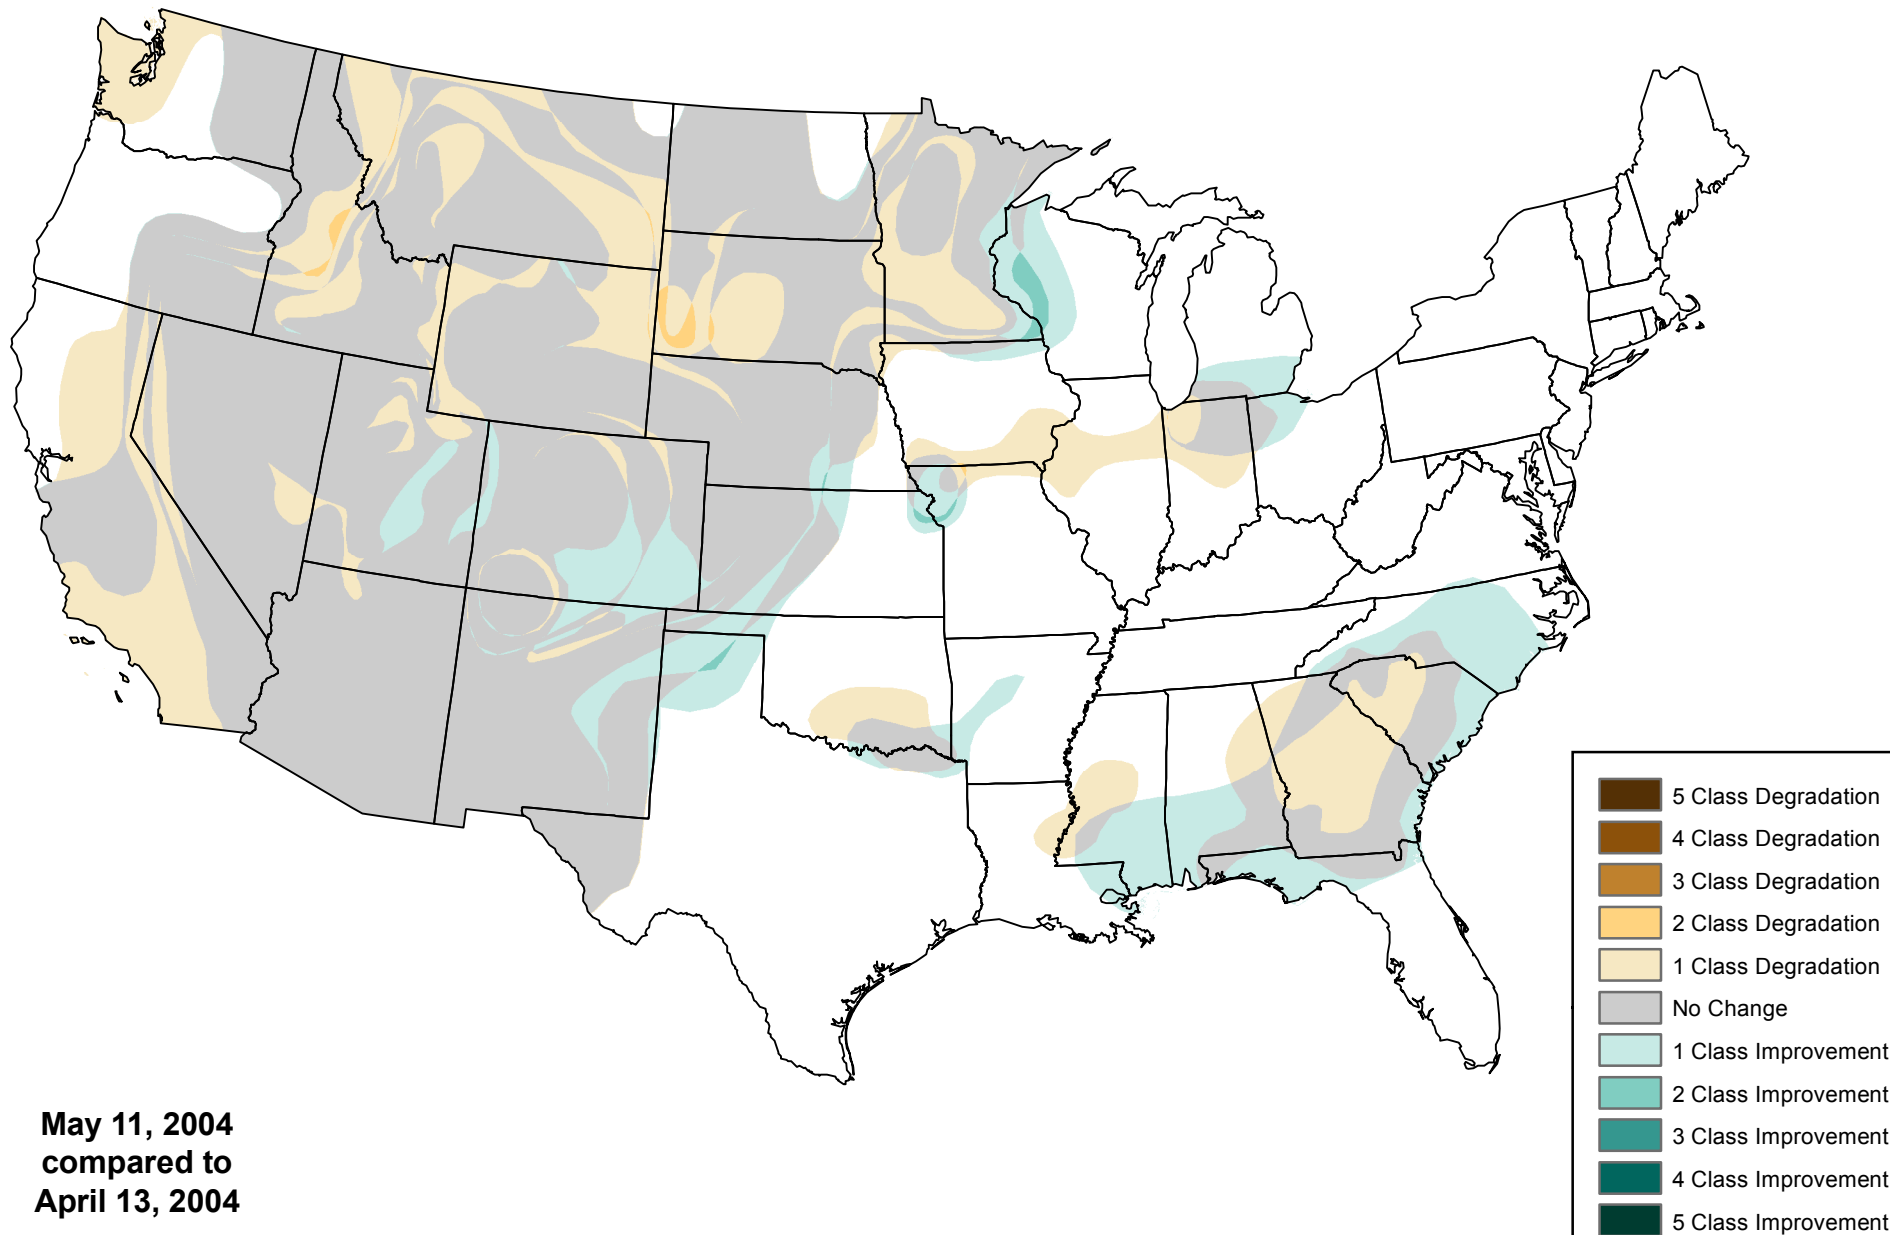

# U.S. Drought Monitor Class Change 1 Month

May 11, 2004  
compared to  
April 13, 2004