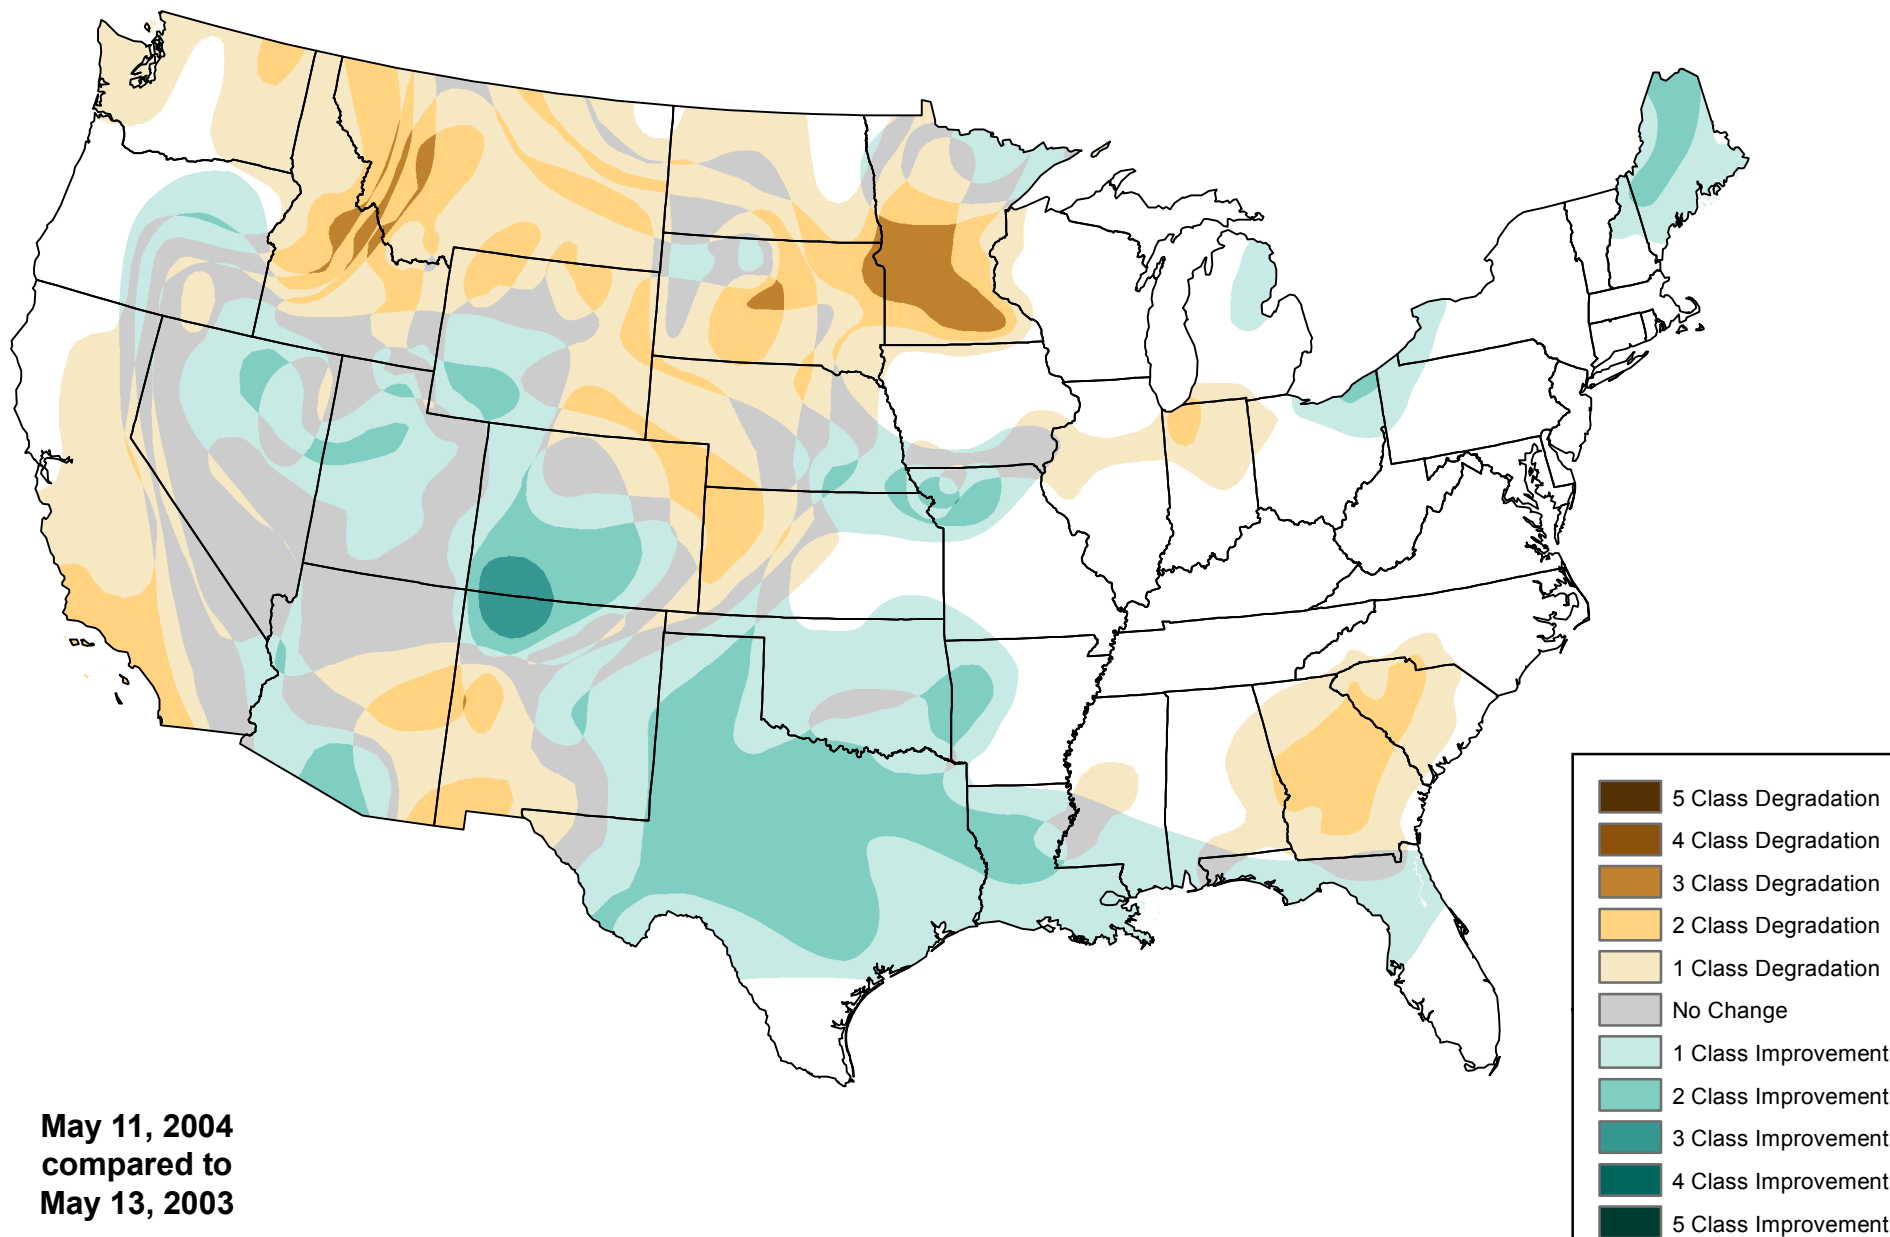

U.S. Drought Monitor Class Change 1 Year

**May 11, 2004
compared to
May 13, 2003**