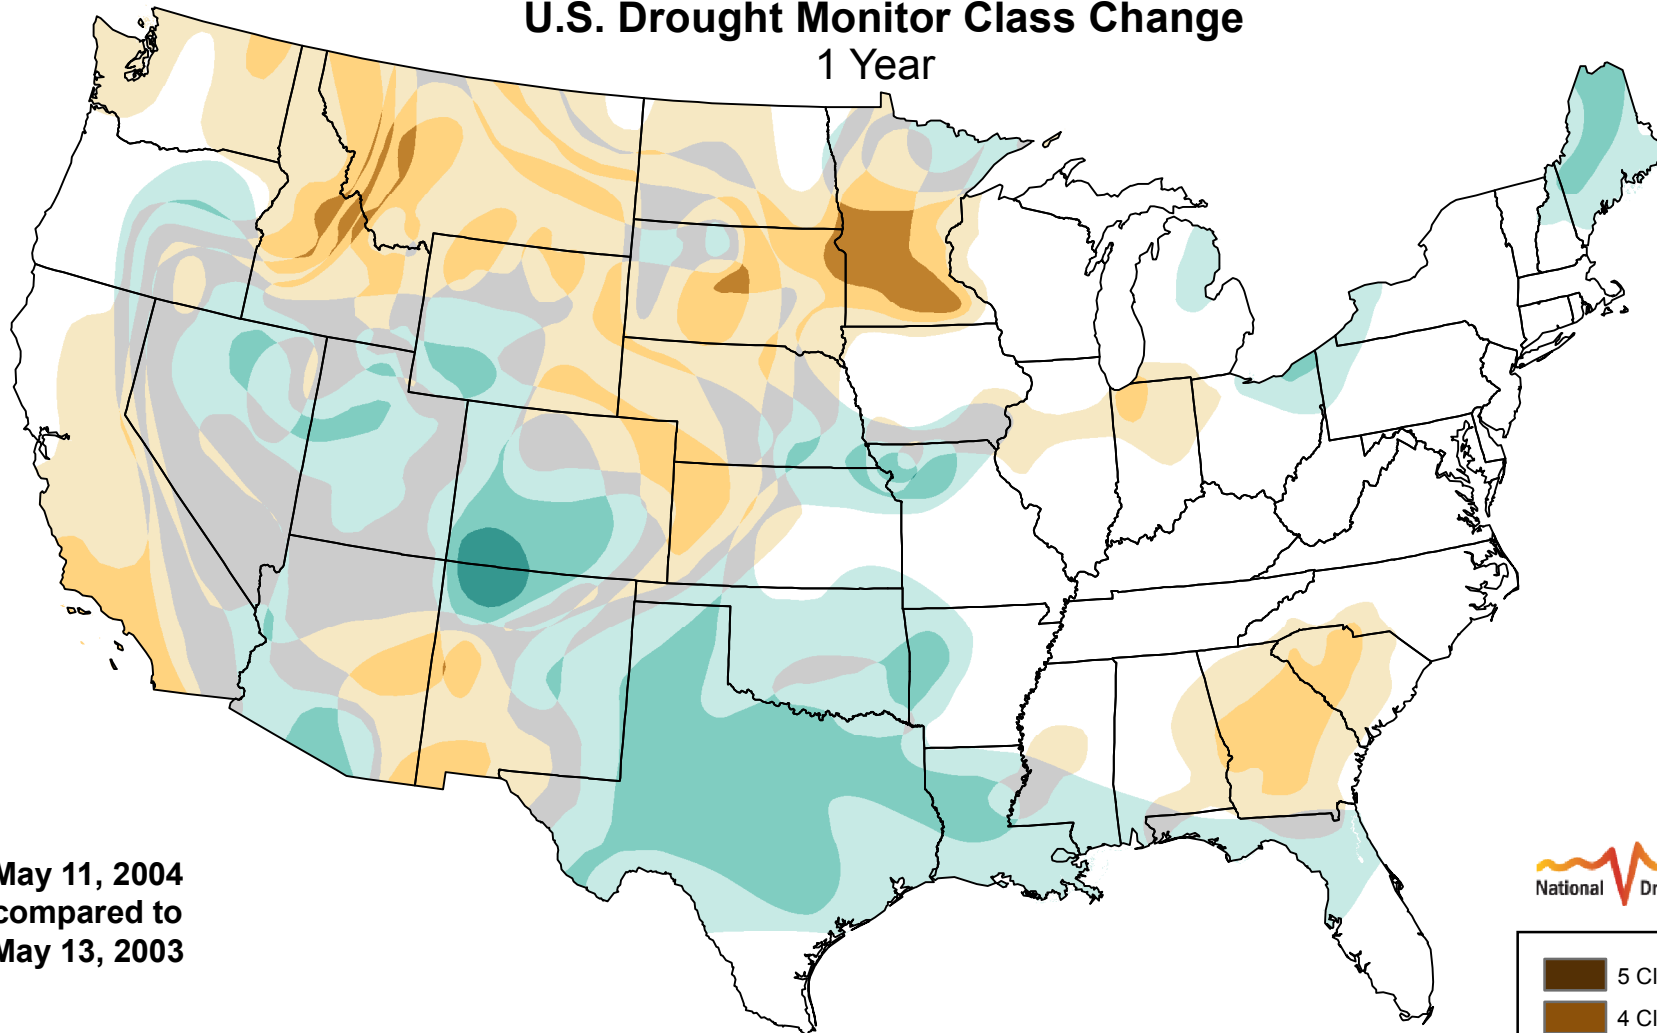

U.S. Drought Monitor Class Change 1 Year

May 11, 2004
compared to
May 13, 2003

-  5 Class Degradation
-  4 Class Degradation
-  3 Class Degradation
-  2 Class Degradation
-  1 Class Degradation
-  No Change
-  1 Class Improvement
-  2 Class Improvement
-  3 Class Improvement
-  4 Class Improvement
-  5 Class Improvement