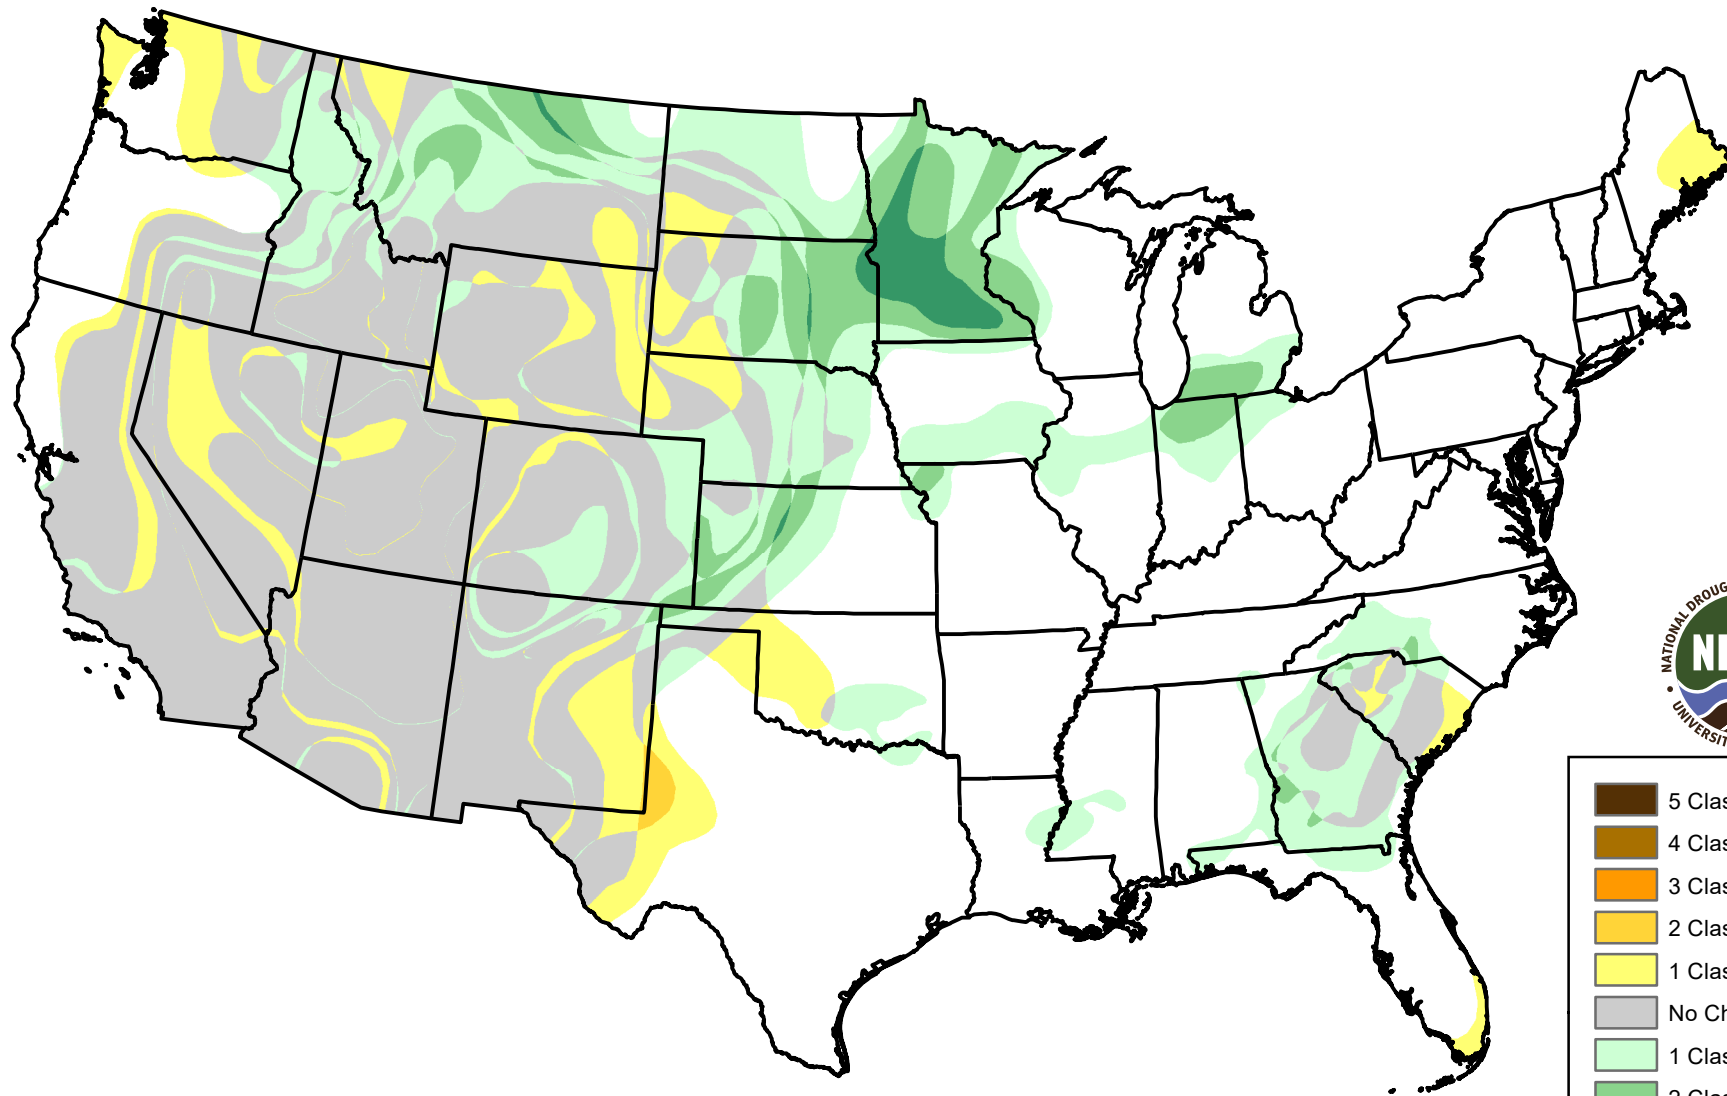

U.S. Drought Monitor Class Change - CONUS

8 Week

June 29, 2004
compared to
May 4, 2004

droughtmonitor.unl.edu

-  5 Class Degradation
-  4 Class Degradation
-  3 Class Degradation
-  2 Class Degradation
-  1 Class Degradation
-  No Change
-  1 Class Improvement
-  2 Class Improvement
-  3 Class Improvement
-  4 Class Improvement
-  5 Class Improvement