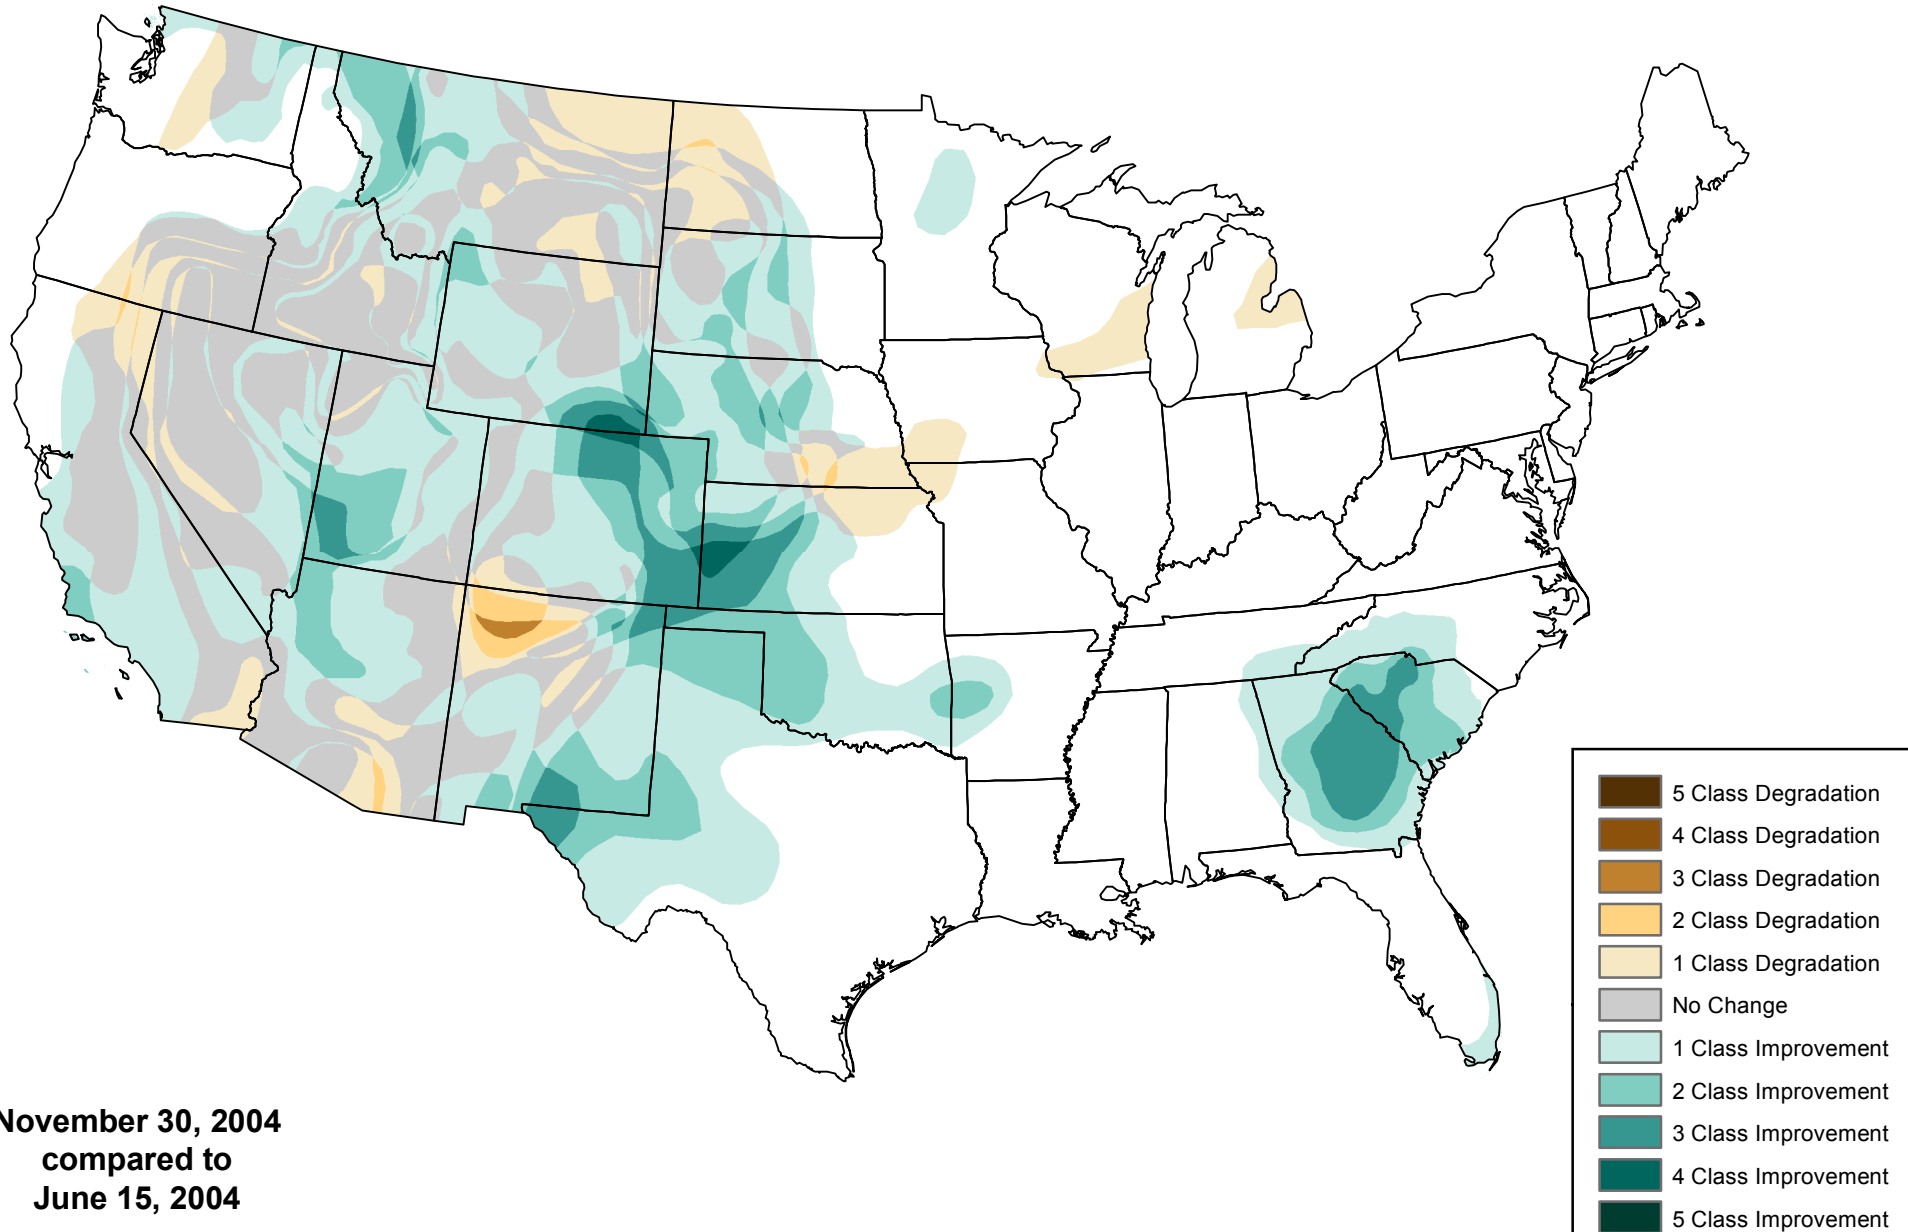

# U.S. Drought Monitor Class Change 6 Months

**November 30, 2004  
compared to  
June 15, 2004**