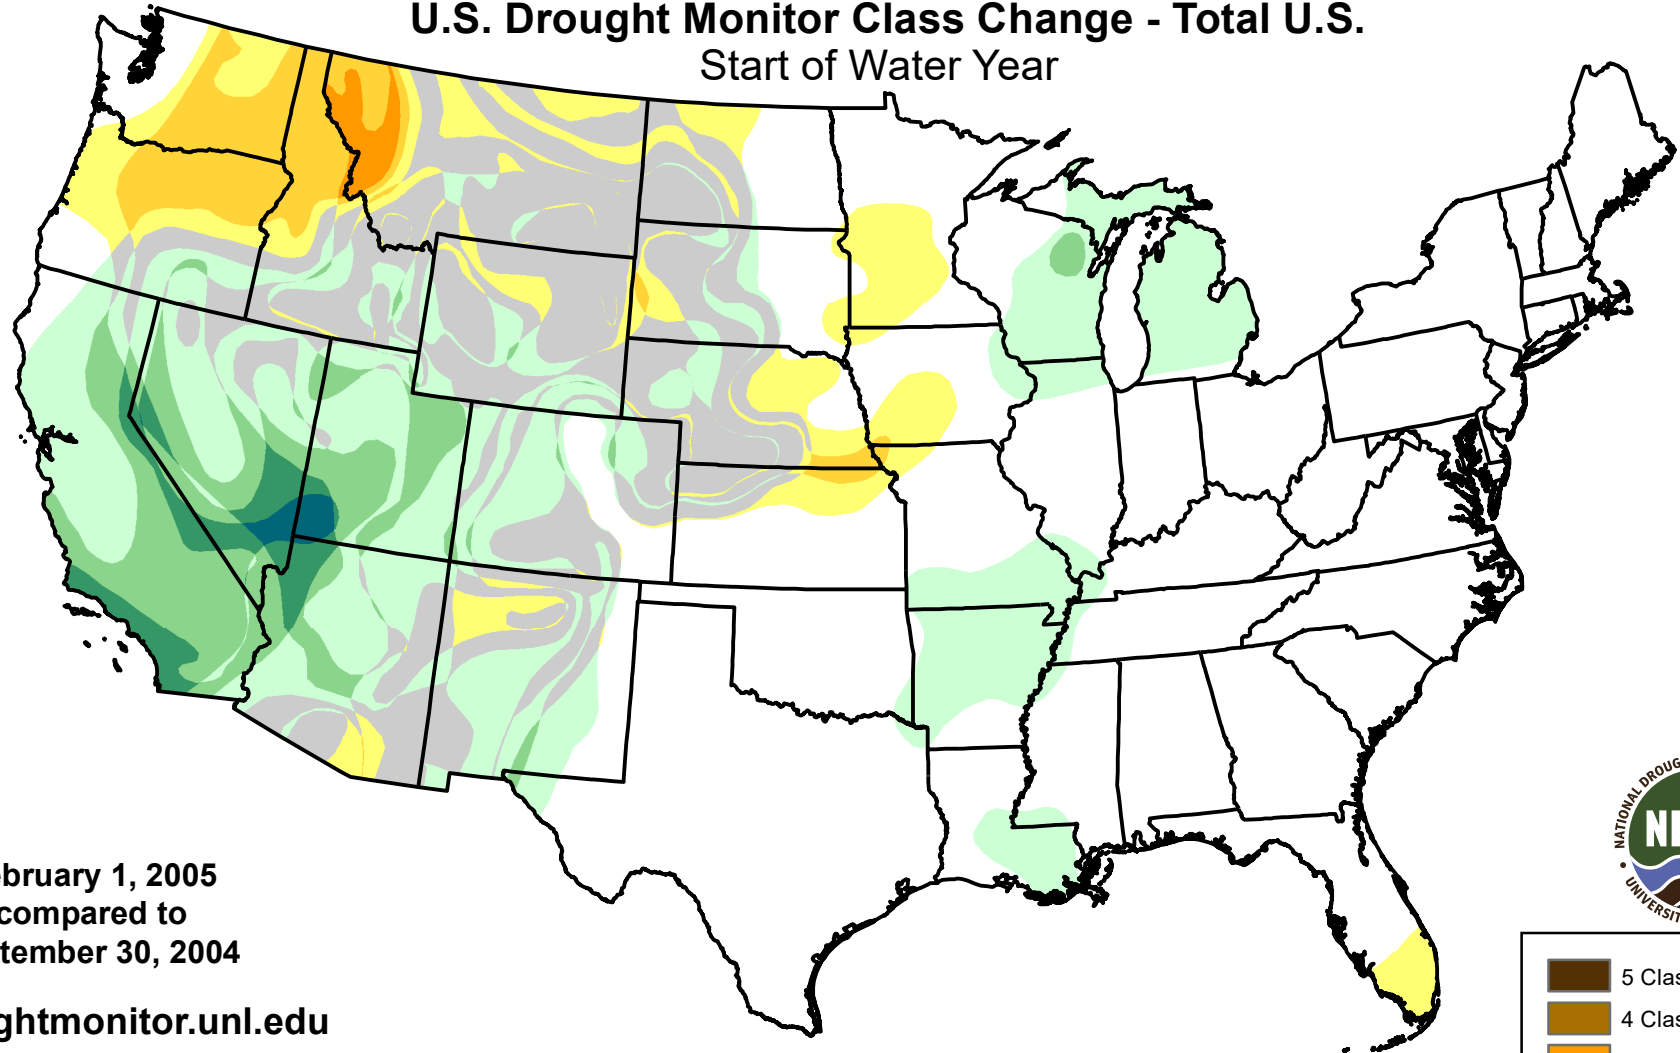

U.S. Drought Monitor Class Change - Total U.S. Start of Water Year

February 1, 2005
compared to
September 30, 2004

droughtmonitor.unl.edu

-  5 Class Degradation
-  4 Class Degradation
-  3 Class Degradation
-  2 Class Degradation
-  1 Class Degradation
-  No Change
-  1 Class Improvement
-  2 Class Improvement
-  3 Class Improvement
-  4 Class Improvement
-  5 Class Improvement