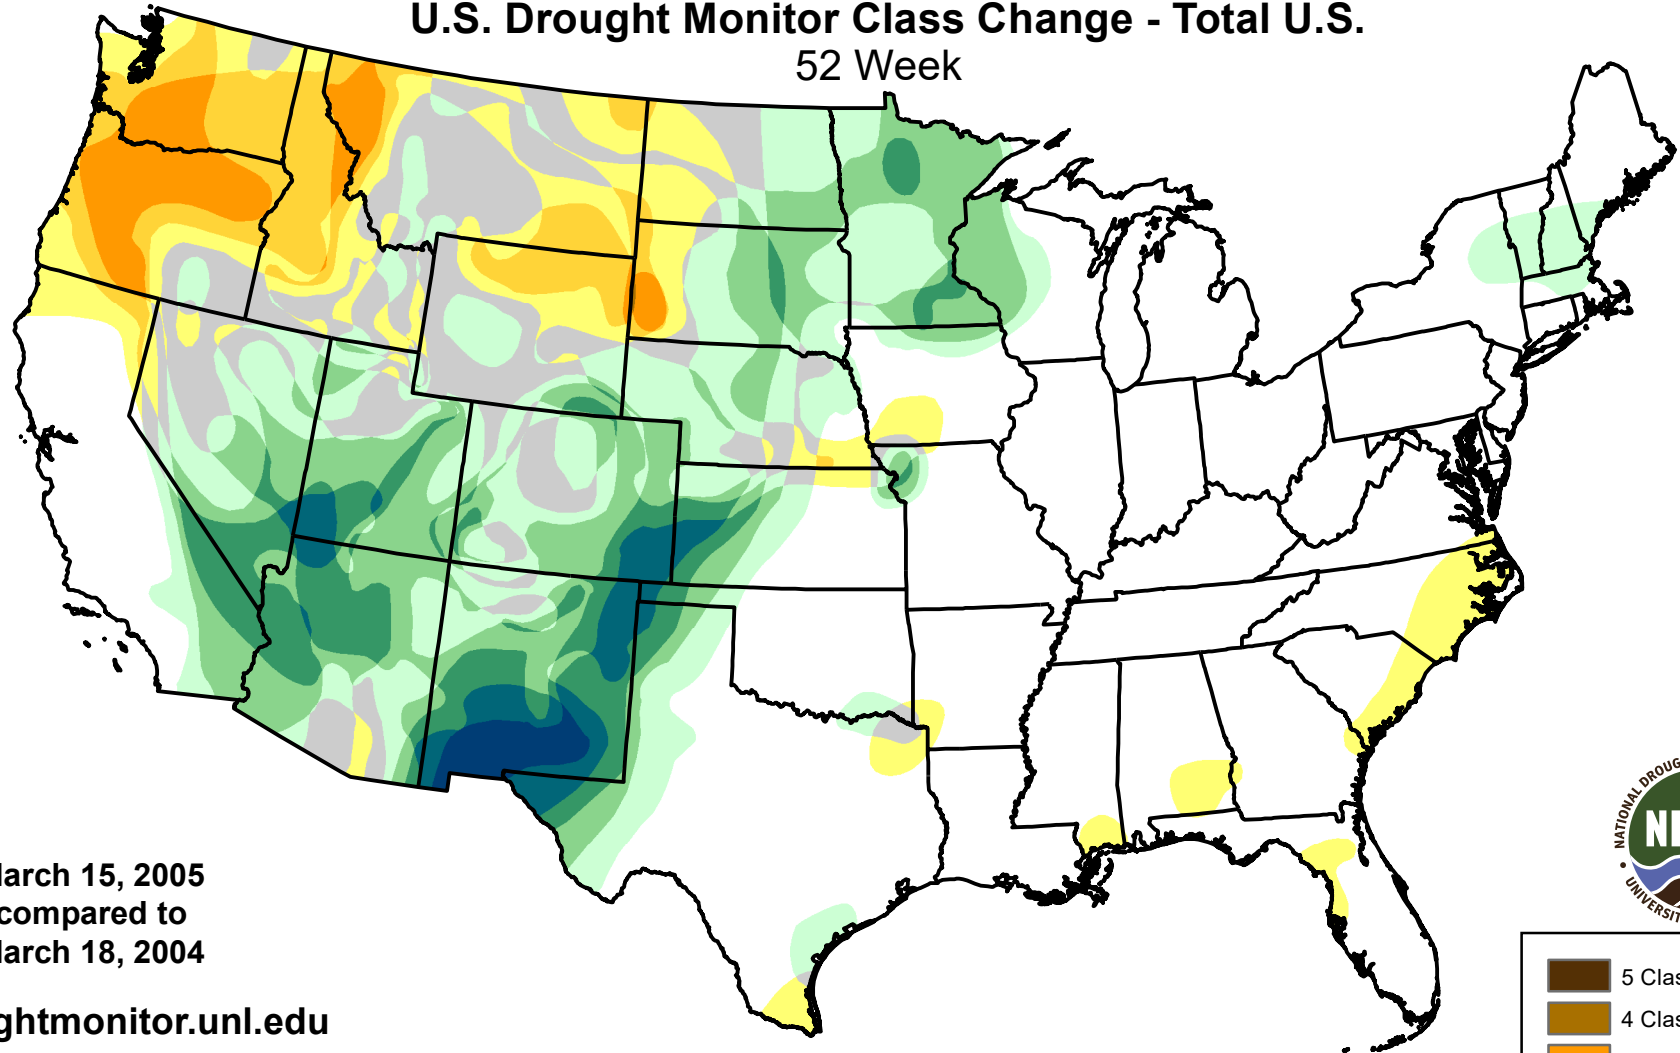

U.S. Drought Monitor Class Change - Total U.S. 52 Week

March 15, 2005
compared to
March 18, 2004

droughtmonitor.unl.edu

-  5 Class Degradation
-  4 Class Degradation
-  3 Class Degradation
-  2 Class Degradation
-  1 Class Degradation
-  No Change
-  1 Class Improvement
-  2 Class Improvement
-  3 Class Improvement
-  4 Class Improvement
-  5 Class Improvement