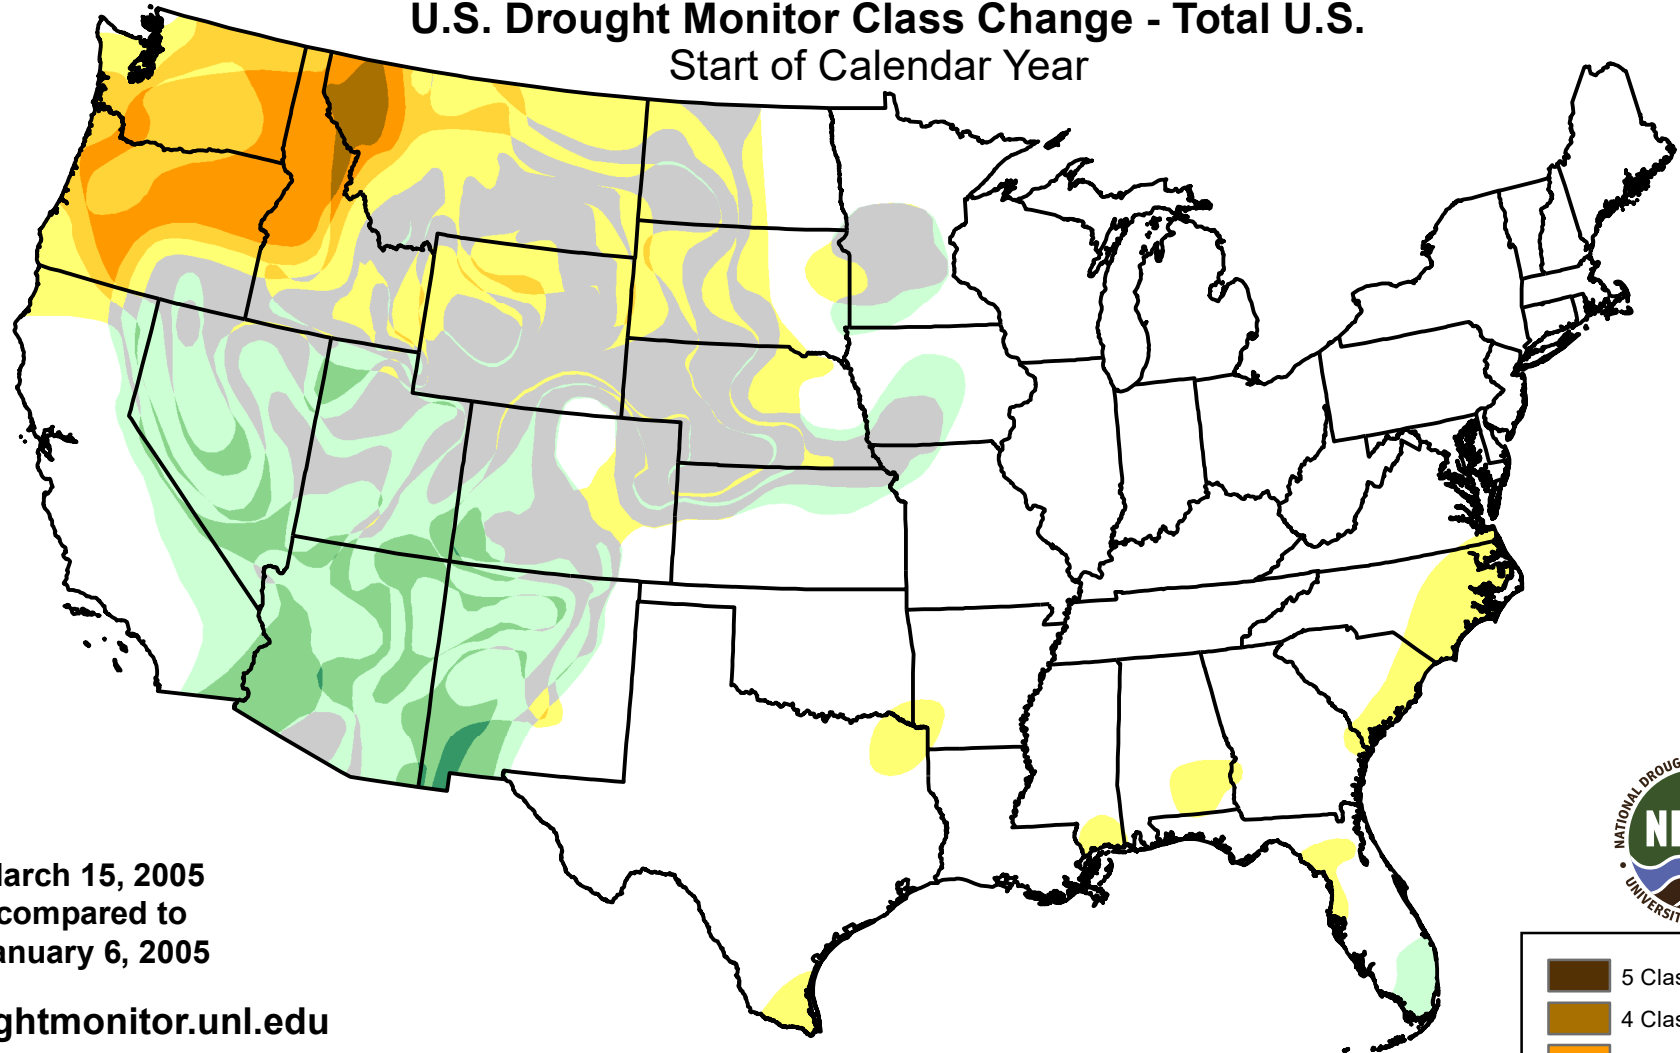

U.S. Drought Monitor Class Change - Total U.S. Start of Calendar Year

March 15, 2005
compared to
January 6, 2005

droughtmonitor.unl.edu

- 5 Class Degradation
- 4 Class Degradation
- 3 Class Degradation
- 2 Class Degradation
- 1 Class Degradation
- No Change
- 1 Class Improvement
- 2 Class Improvement
- 3 Class Improvement
- 4 Class Improvement
- 5 Class Improvement