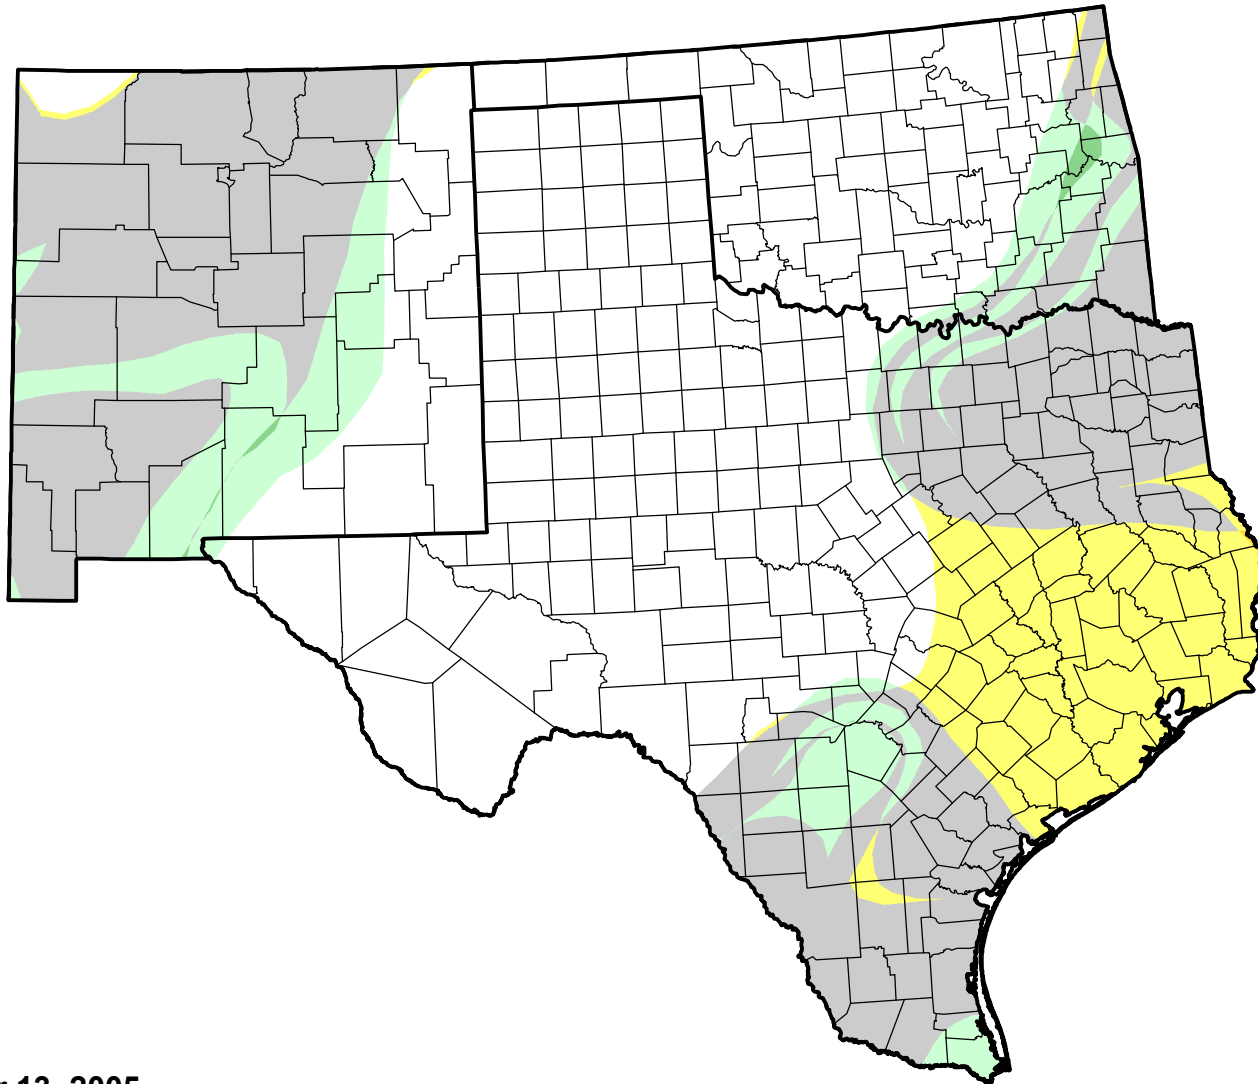

U.S. Drought Monitor Class Change - Southern Plains RDEWS

4 Week

September 13, 2005
compared to
August 18, 2005

droughtmonitor.unl.edu

- | | |
|---|---------------------|
|  | 5 Class Degradation |
|  | 4 Class Degradation |
|  | 3 Class Degradation |
|  | 2 Class Degradation |
|  | 1 Class Degradation |
|  | No Change |
|  | 1 Class Improvement |
|  | 2 Class Improvement |
|  | 3 Class Improvement |
|  | 4 Class Improvement |
|  | 5 Class Improvement |