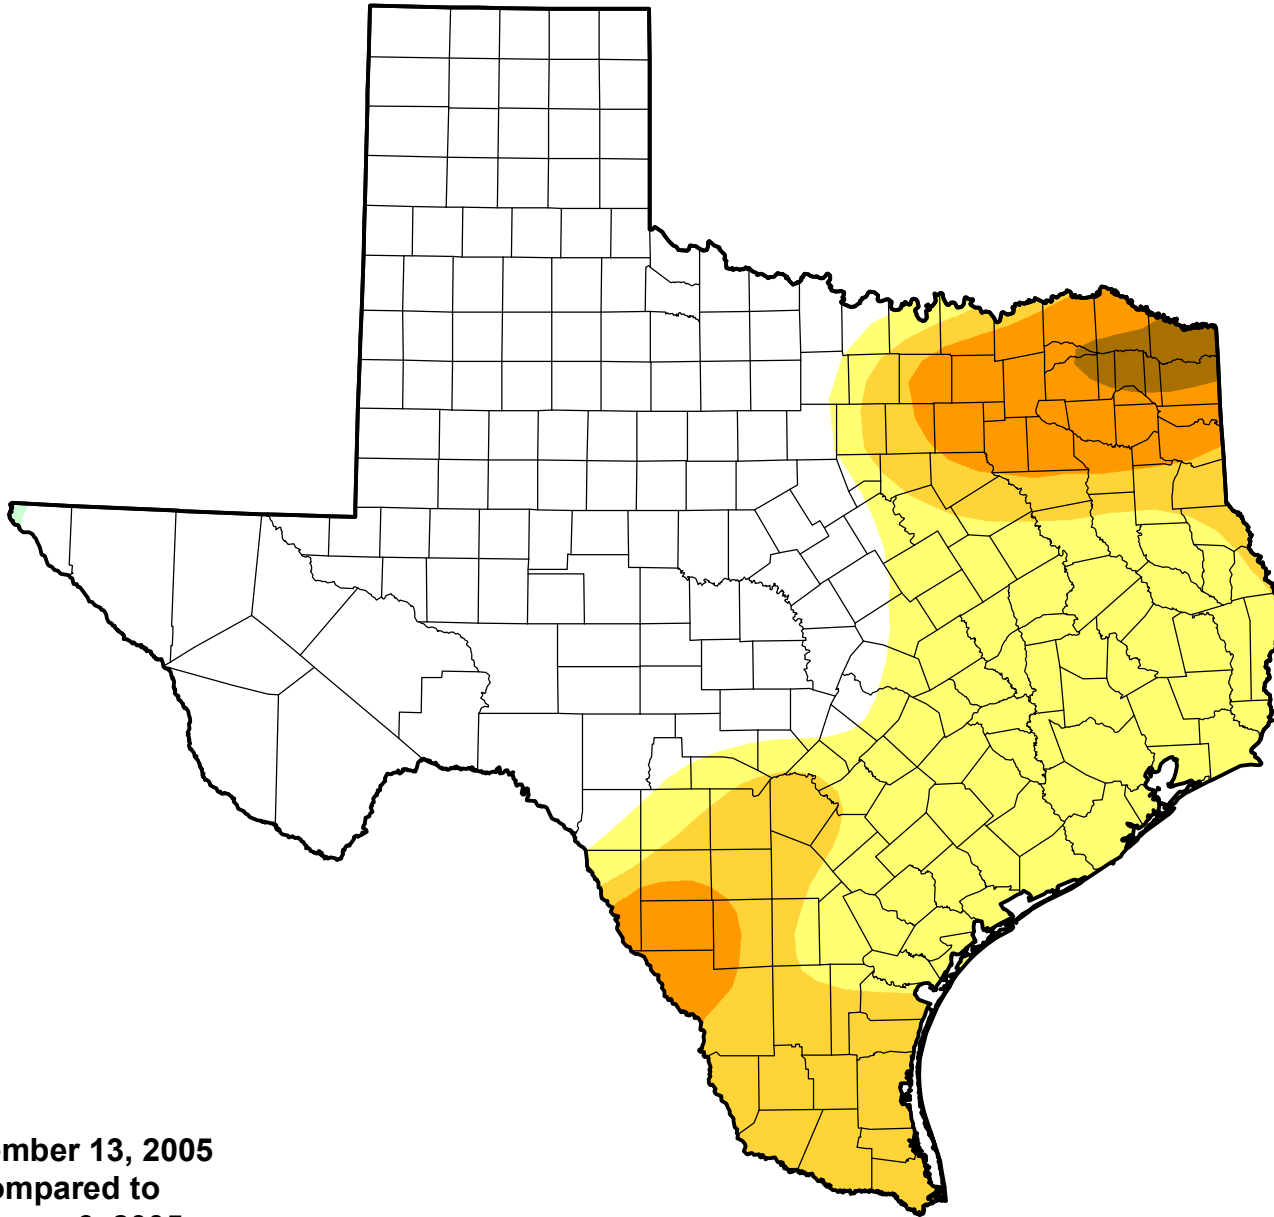

U.S. Drought Monitor Class Change - Texas

Start of Calendar Year

September 13, 2005
compared to
January 6, 2005

-  5 Class Degradation
-  4 Class Degradation
-  3 Class Degradation
-  2 Class Degradation
-  1 Class Degradation
-  No Change
-  1 Class Improvement
-  2 Class Improvement
-  3 Class Improvement
-  4 Class Improvement
-  5 Class Improvement