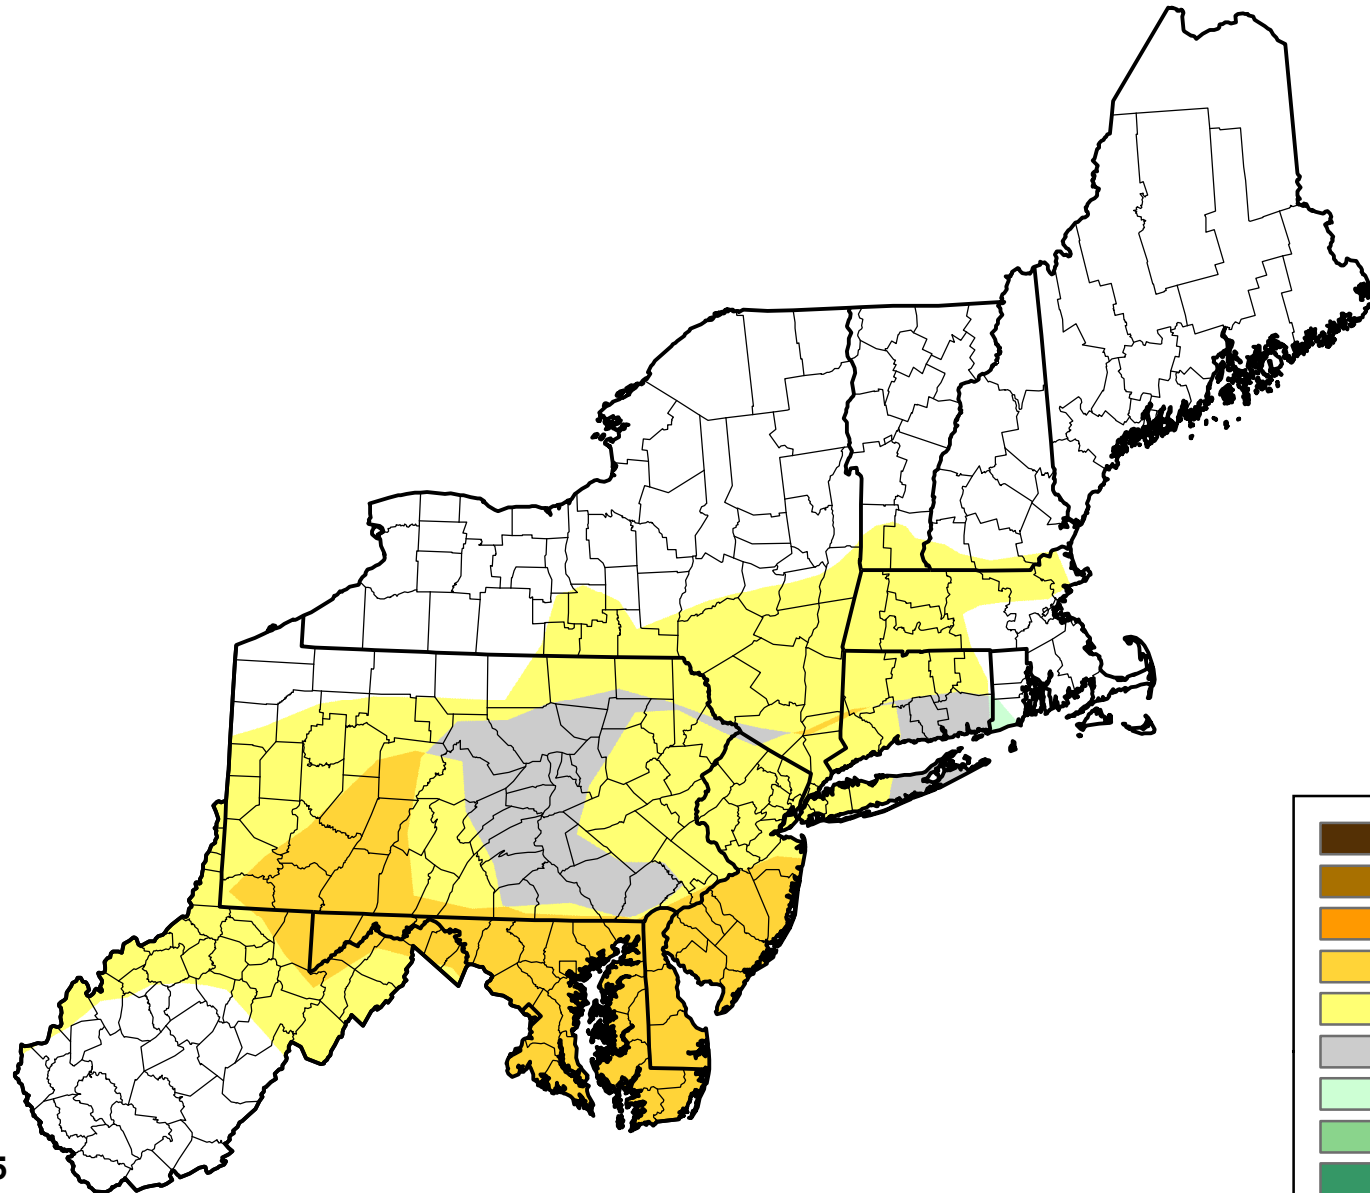

U.S. Drought Monitor Class Change - Northeast

13 Week

September 20, 2005
compared to
June 23, 2005

droughtmonitor.unl.edu

-  5 Class Degradation
-  4 Class Degradation
-  3 Class Degradation
-  2 Class Degradation
-  1 Class Degradation
-  No Change
-  1 Class Improvement
-  2 Class Improvement
-  3 Class Improvement
-  4 Class Improvement
-  5 Class Improvement