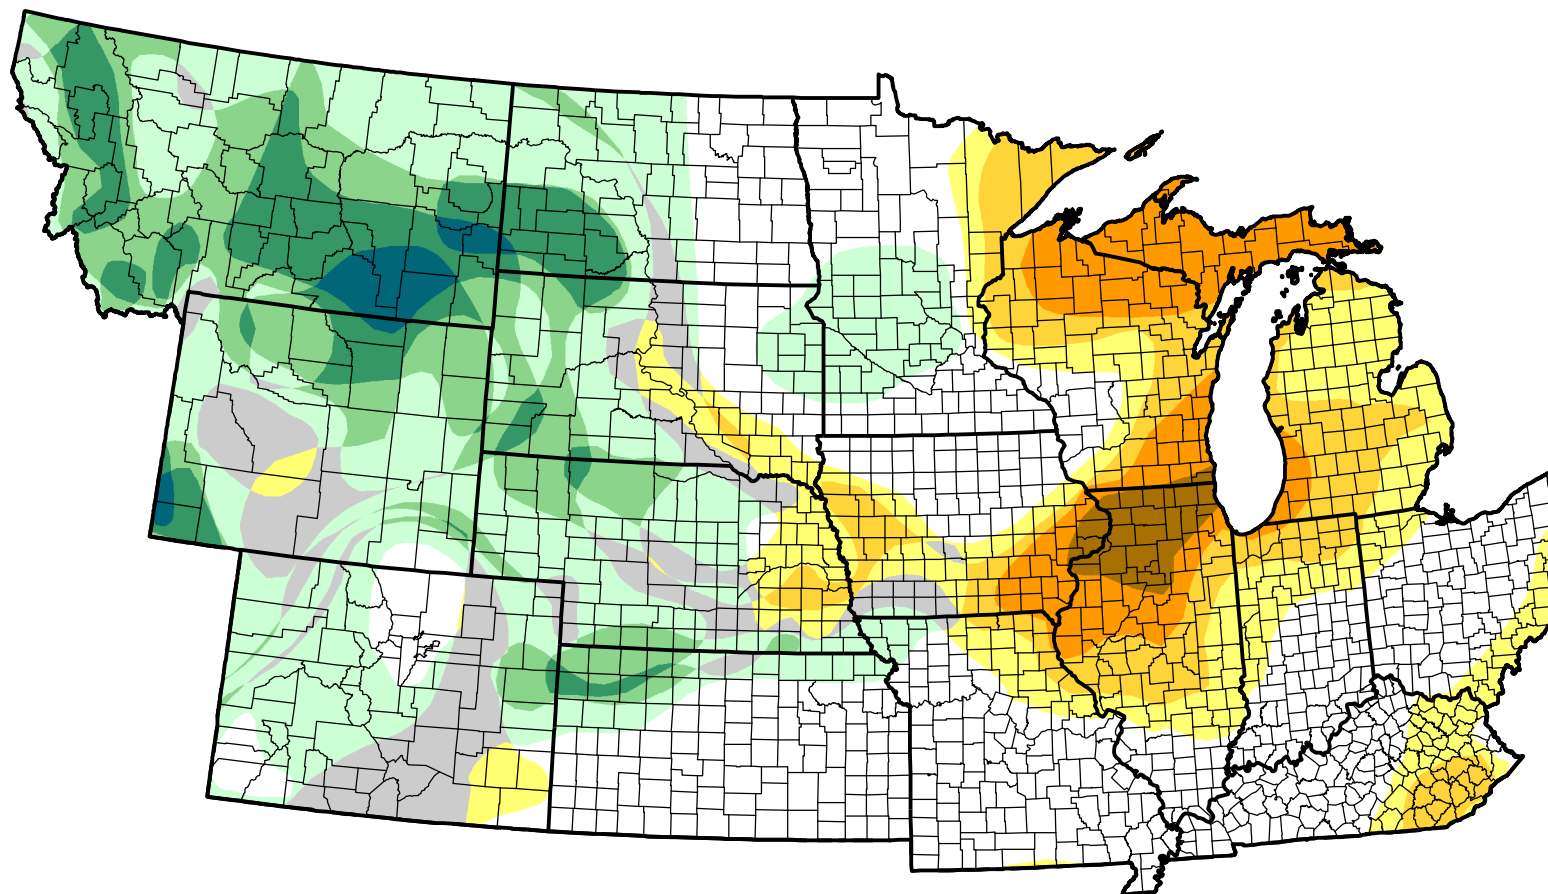

U.S. Drought Monitor Class Change - NWS Central 26 Week

September 20, 2005
compared to
March 24, 2005

droughtmonitor.unl.edu

-  5 Class Degradation
-  4 Class Degradation
-  3 Class Degradation
-  2 Class Degradation
-  1 Class Degradation
-  No Change
-  1 Class Improvement
-  2 Class Improvement
-  3 Class Improvement
-  4 Class Improvement
-  5 Class Improvement