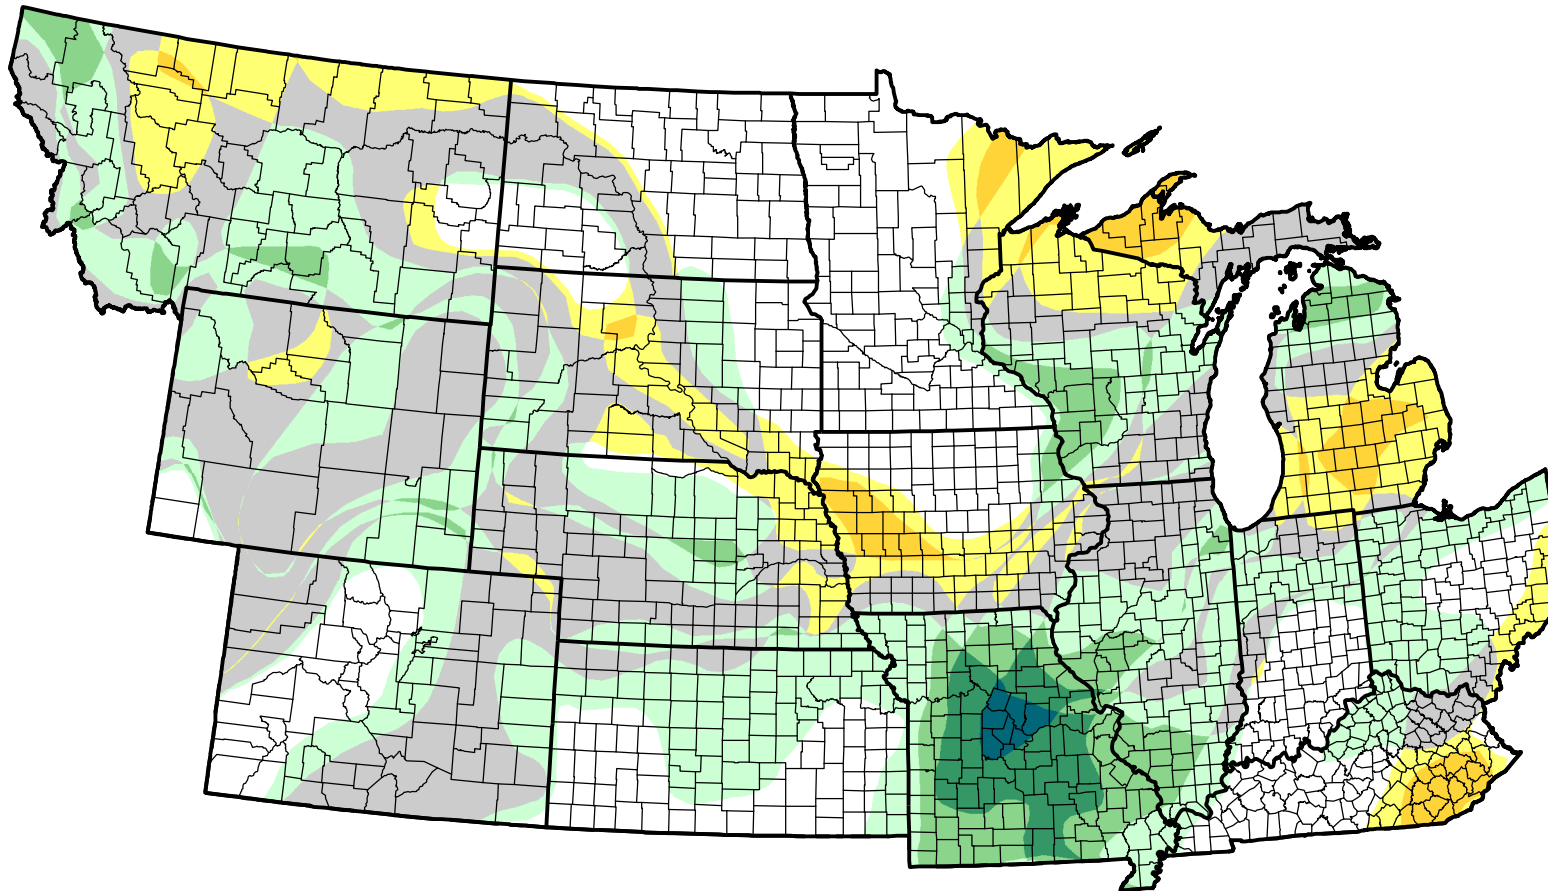

U.S. Drought Monitor Class Change - NWS Central 8 Week

September 20, 2005
compared to
July 28, 2005

droughtmonitor.unl.edu

-  5 Class Degradation
-  4 Class Degradation
-  3 Class Degradation
-  2 Class Degradation
-  1 Class Degradation
-  No Change
-  1 Class Improvement
-  2 Class Improvement
-  3 Class Improvement
-  4 Class Improvement
-  5 Class Improvement