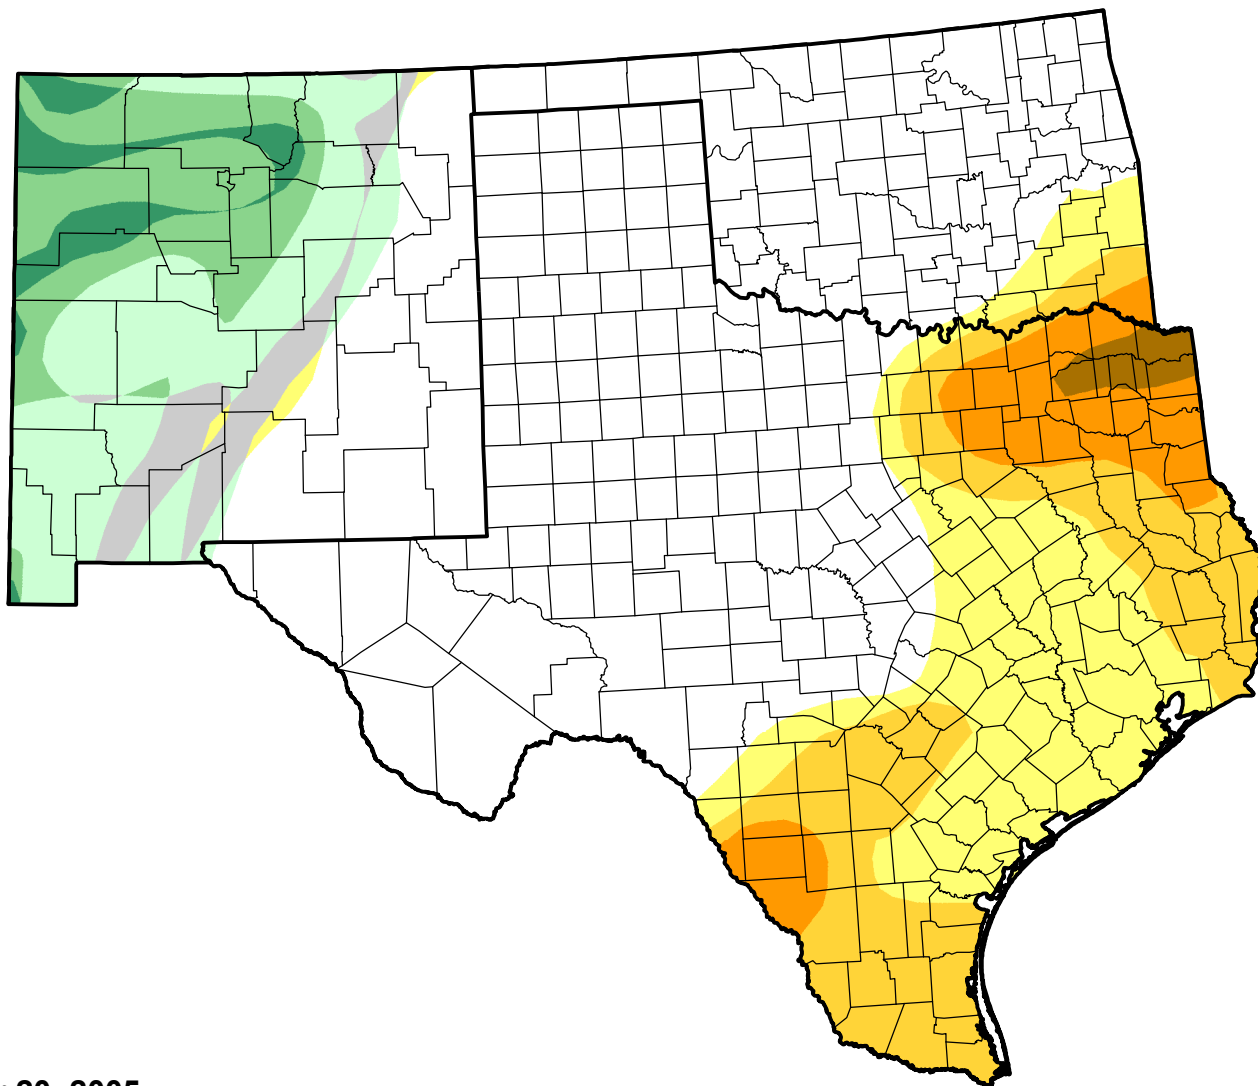

U.S. Drought Monitor Class Change - Southern Plains RDEWS

Start of Calendar Year

September 20, 2005
compared to
January 6, 2005

droughtmonitor.unl.edu

-  5 Class Degradation
-  4 Class Degradation
-  3 Class Degradation
-  2 Class Degradation
-  1 Class Degradation
-  No Change
-  1 Class Improvement
-  2 Class Improvement
-  3 Class Improvement
-  4 Class Improvement
-  5 Class Improvement