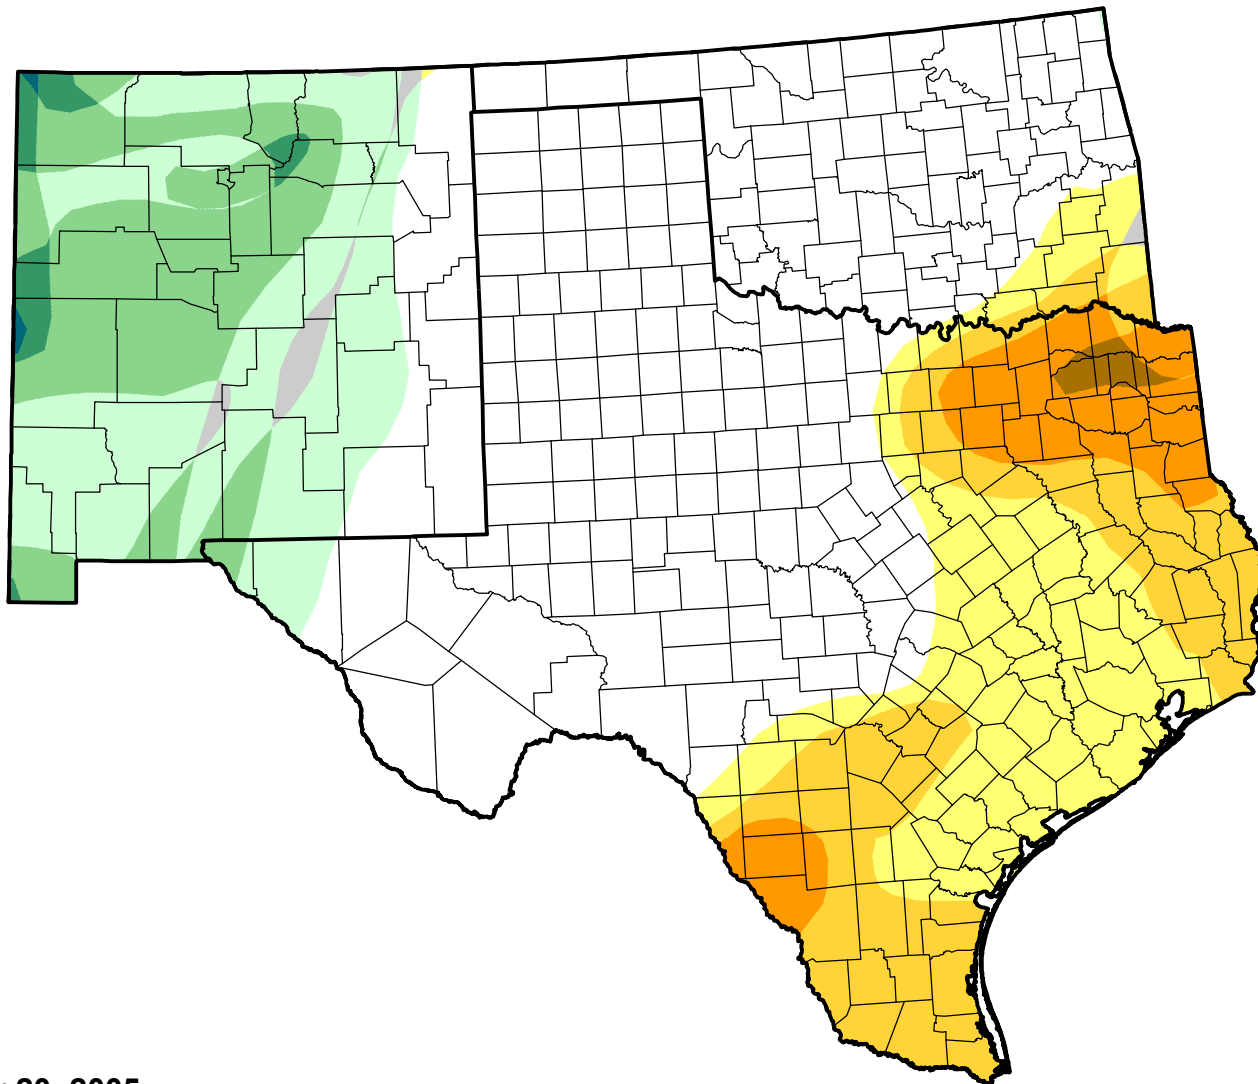

U.S. Drought Monitor Class Change - Southern Plains RDEWS

Start of Water Year

September 20, 2005
compared to
September 30, 2004

droughtmonitor.unl.edu

-  5 Class Degradation
-  4 Class Degradation
-  3 Class Degradation
-  2 Class Degradation
-  1 Class Degradation
-  No Change
-  1 Class Improvement
-  2 Class Improvement
-  3 Class Improvement
-  4 Class Improvement
-  5 Class Improvement