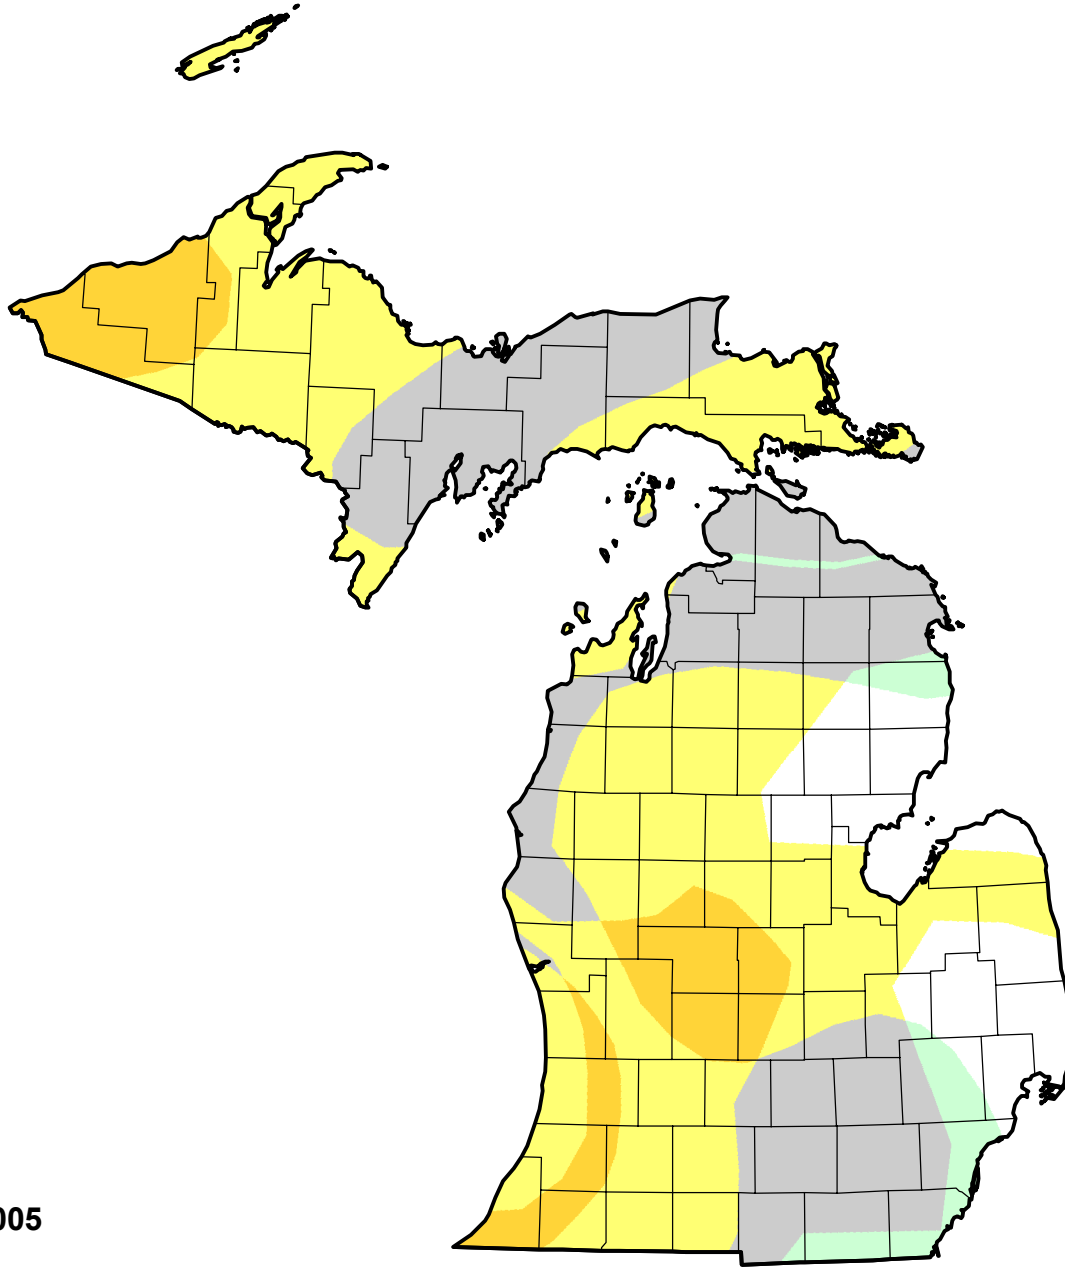

U.S. Drought Monitor Class Change - Michigan

4 Week

September 27, 2005
compared to
September 1, 2005

droughtmonitor.unl.edu

- | | |
|---|---------------------|
|  | 5 Class Degradation |
|  | 4 Class Degradation |
|  | 3 Class Degradation |
|  | 2 Class Degradation |
|  | 1 Class Degradation |
|  | No Change |
|  | 1 Class Improvement |
|  | 2 Class Improvement |
|  | 3 Class Improvement |
|  | 4 Class Improvement |
|  | 5 Class Improvement |