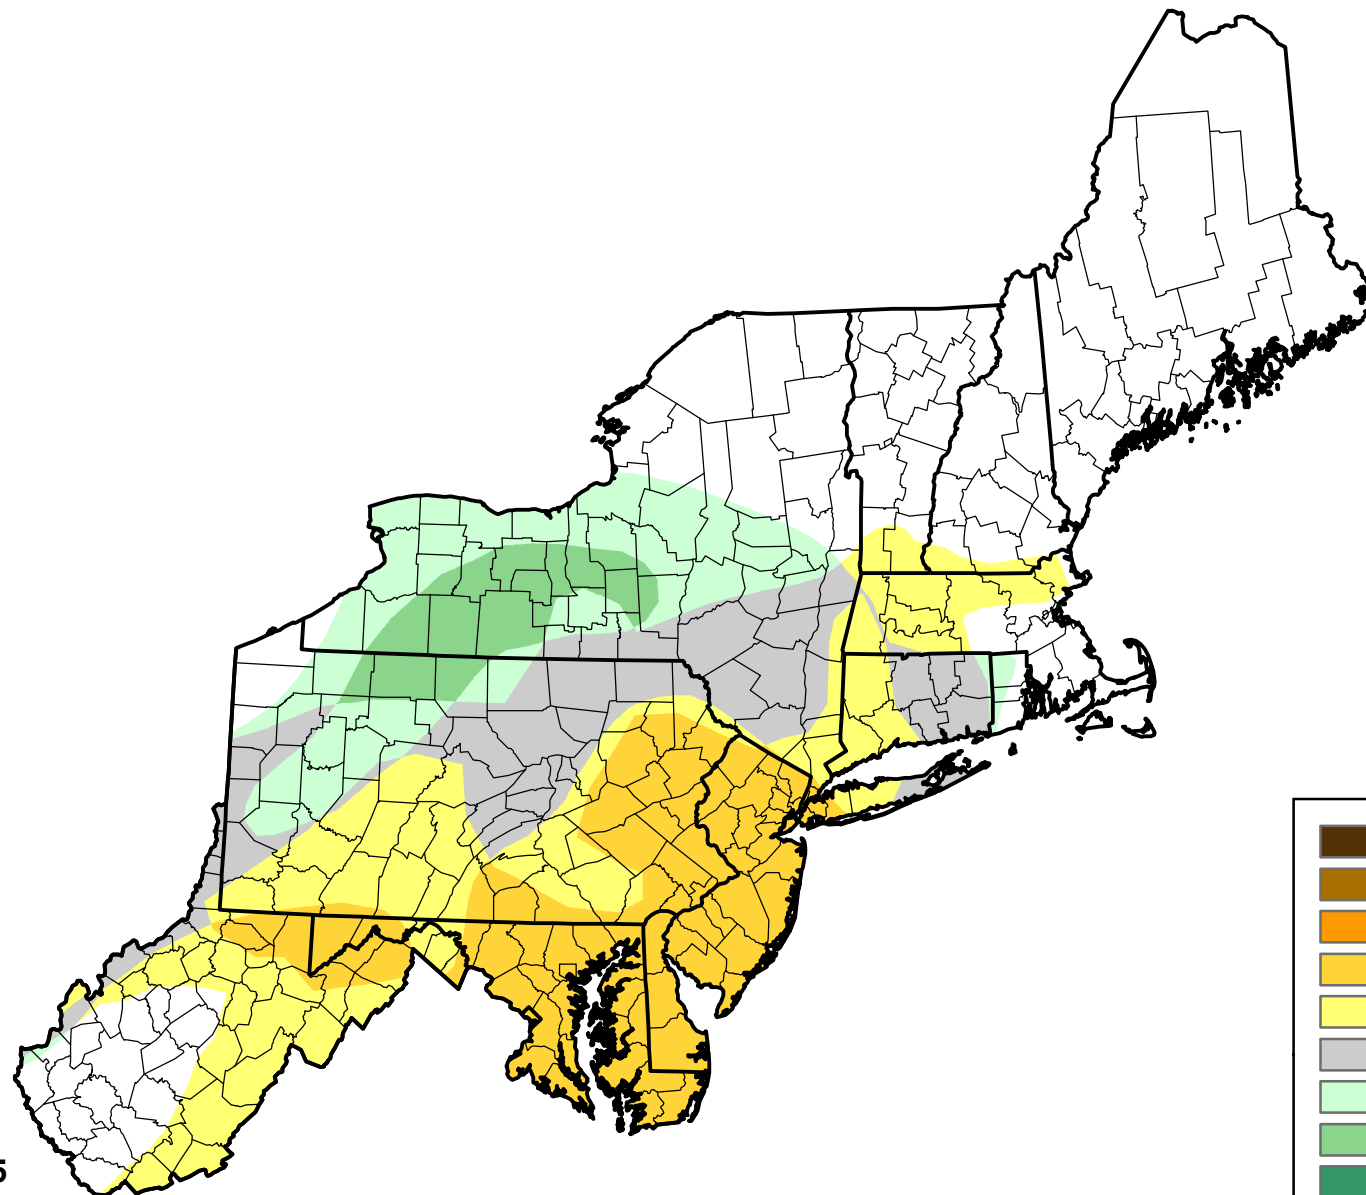

U.S. Drought Monitor Class Change - Northeast

4 Week

September 27, 2005
compared to
September 1, 2005

droughtmonitor.unl.edu

- 5 Class Degradation
- 4 Class Degradation
- 3 Class Degradation
- 2 Class Degradation
- 1 Class Degradation
- No Change
- 1 Class Improvement
- 2 Class Improvement
- 3 Class Improvement
- 4 Class Improvement
- 5 Class Improvement