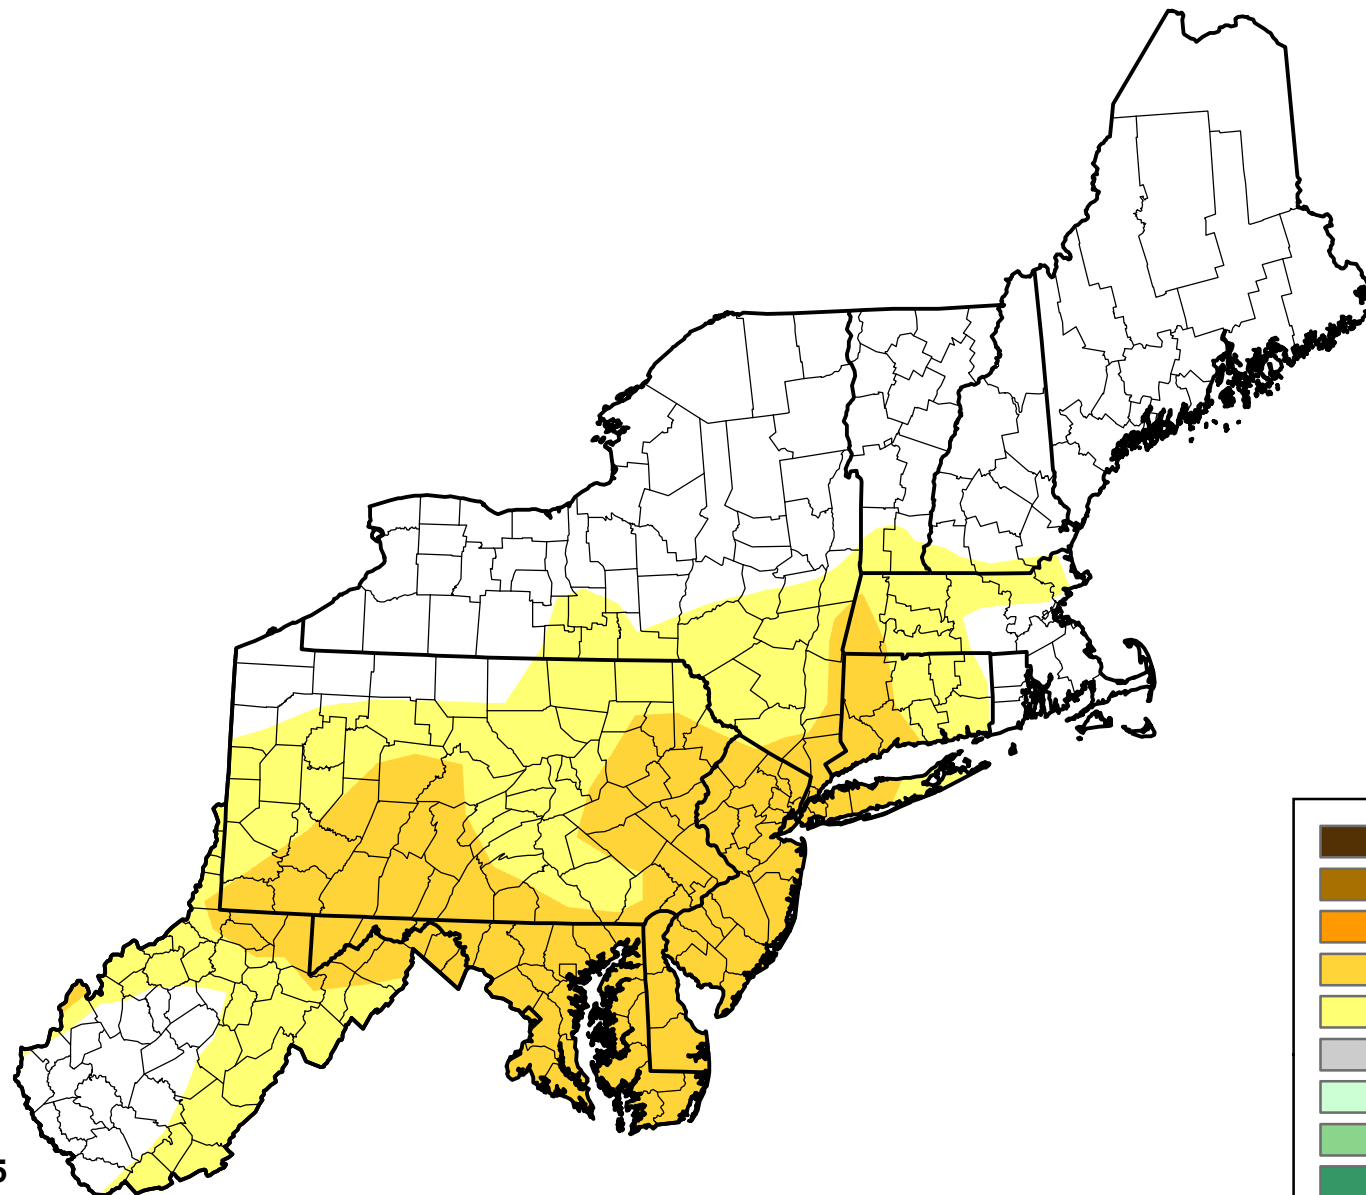

# U.S. Drought Monitor Class Change - Northeast

Start of Calendar Year

September 27, 2005  
compared to  
January 6, 2005

[droughtmonitor.unl.edu](http://droughtmonitor.unl.edu)

-  5 Class Degradation
-  4 Class Degradation
-  3 Class Degradation
-  2 Class Degradation
-  1 Class Degradation
-  No Change
-  1 Class Improvement
-  2 Class Improvement
-  3 Class Improvement
-  4 Class Improvement
-  5 Class Improvement