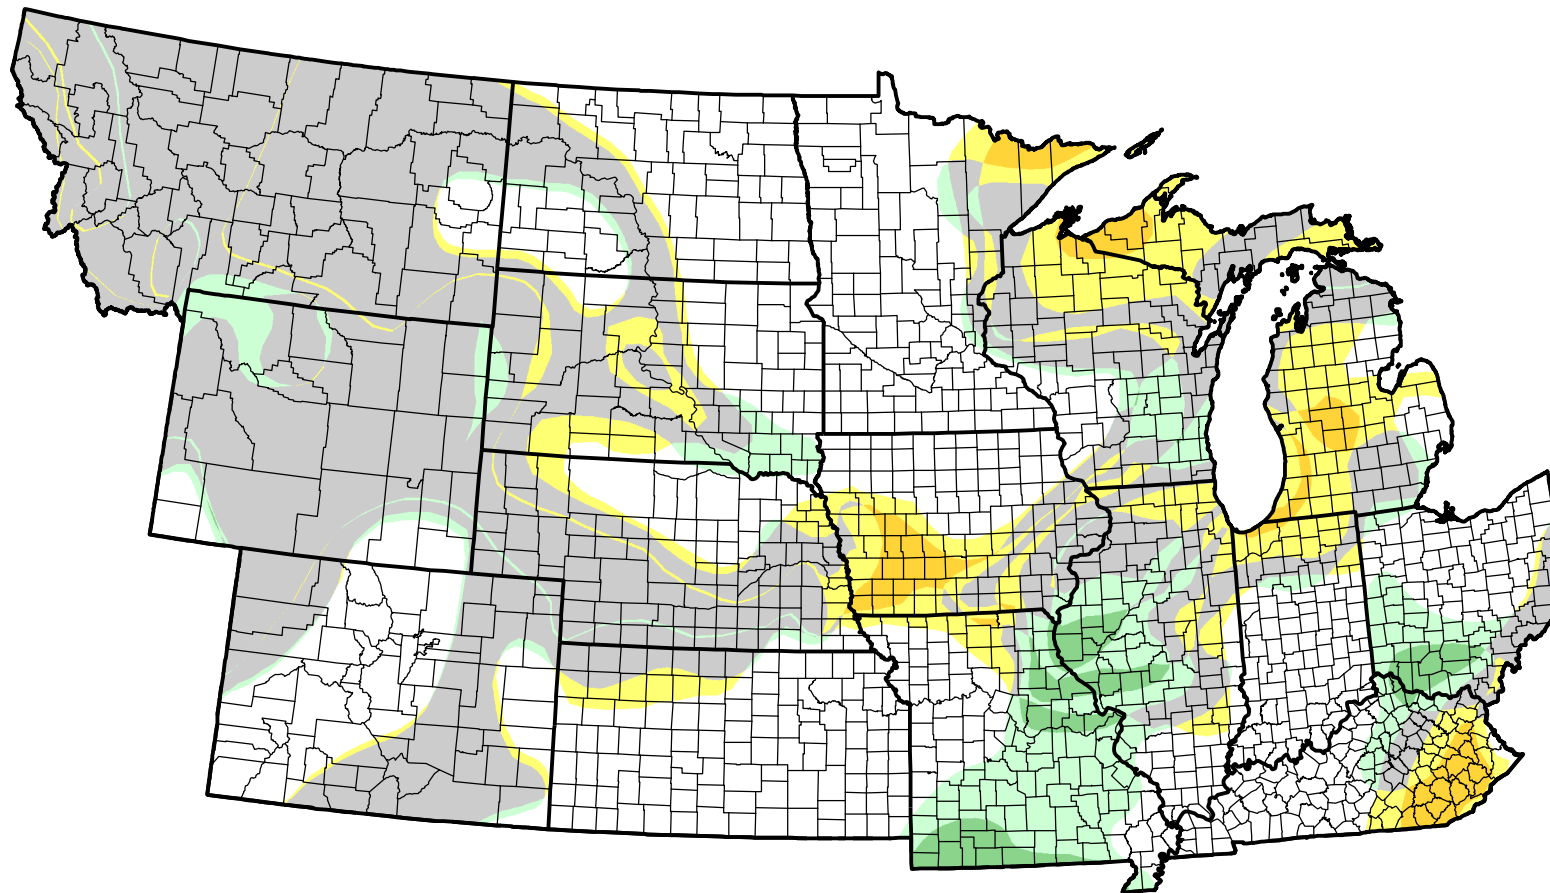

U.S. Drought Monitor Class Change - NWS Central 4 Week

September 27, 2005
compared to
September 1, 2005

droughtmonitor.unl.edu

-  5 Class Degradation
-  4 Class Degradation
-  3 Class Degradation
-  2 Class Degradation
-  1 Class Degradation
-  No Change
-  1 Class Improvement
-  2 Class Improvement
-  3 Class Improvement
-  4 Class Improvement
-  5 Class Improvement