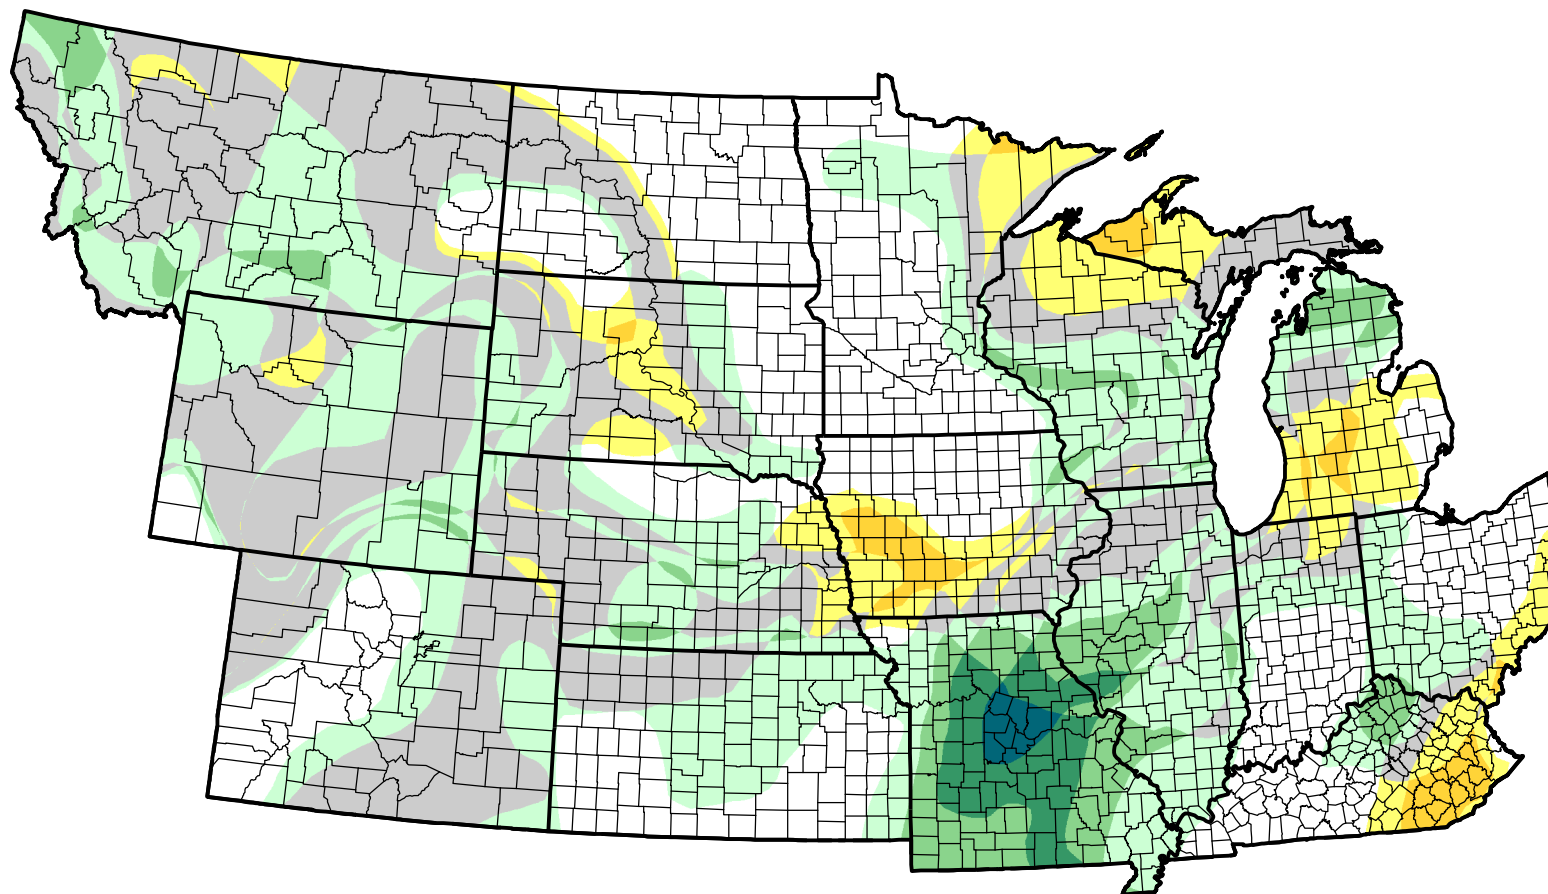

U.S. Drought Monitor Class Change - NWS Central 8 Week

September 27, 2005
compared to
August 4, 2005

droughtmonitor.unl.edu

- | | |
|---|---------------------|
|  | 5 Class Degradation |
|  | 4 Class Degradation |
|  | 3 Class Degradation |
|  | 2 Class Degradation |
|  | 1 Class Degradation |
|  | No Change |
|  | 1 Class Improvement |
|  | 2 Class Improvement |
|  | 3 Class Improvement |
|  | 4 Class Improvement |
|  | 5 Class Improvement |