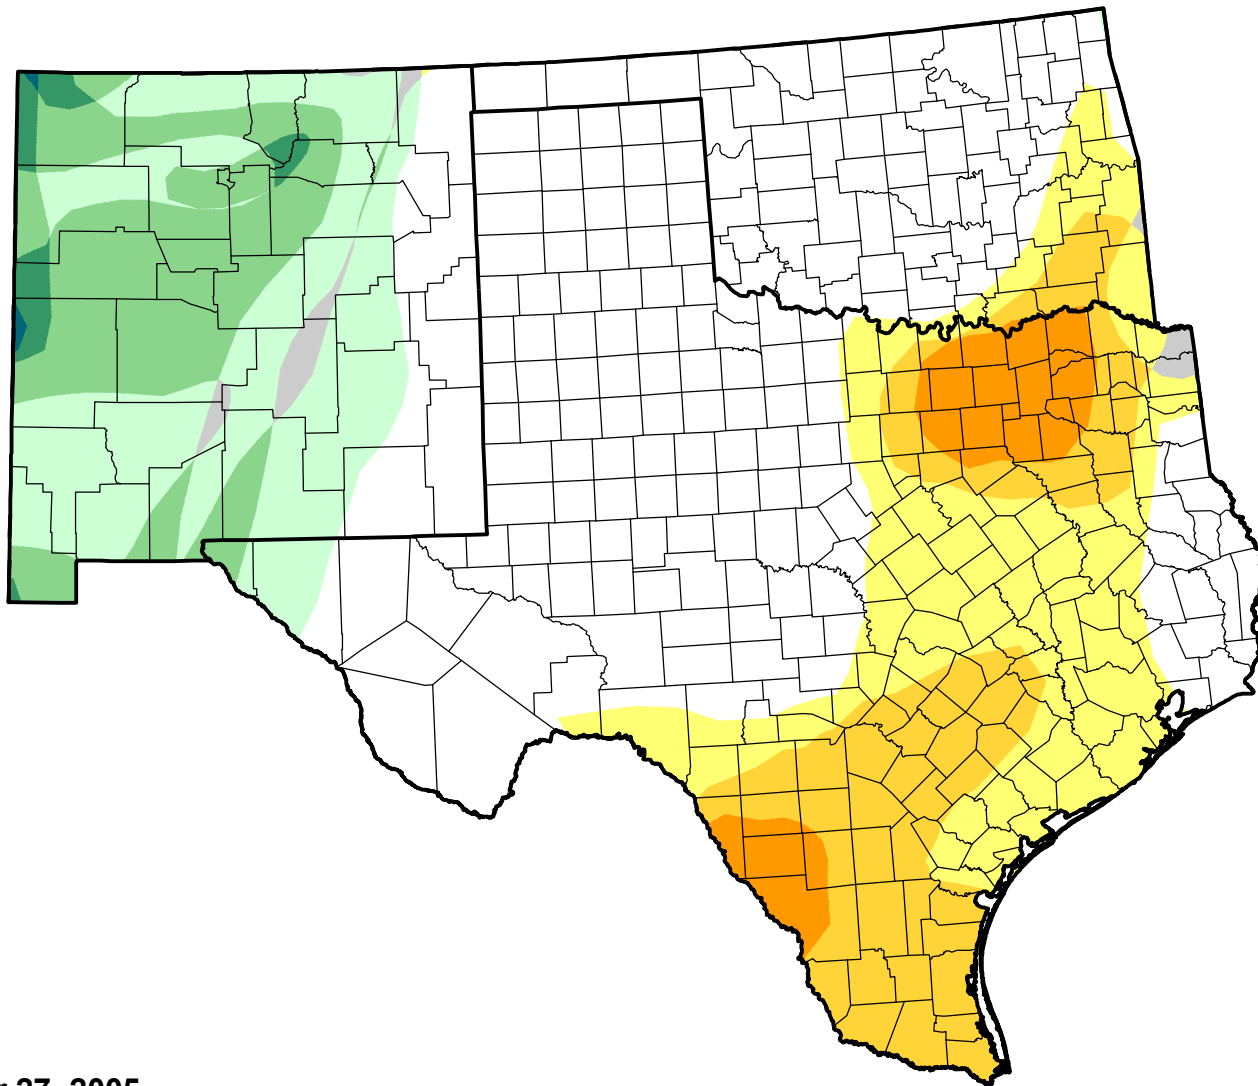

U.S. Drought Monitor Class Change - Southern Plains RDEWS

52 Week

September 27, 2005
compared to
September 30, 2004

droughtmonitor.unl.edu

- 5 Class Degradation
- 4 Class Degradation
- 3 Class Degradation
- 2 Class Degradation
- 1 Class Degradation
- No Change
- 1 Class Improvement
- 2 Class Improvement
- 3 Class Improvement
- 4 Class Improvement
- 5 Class Improvement