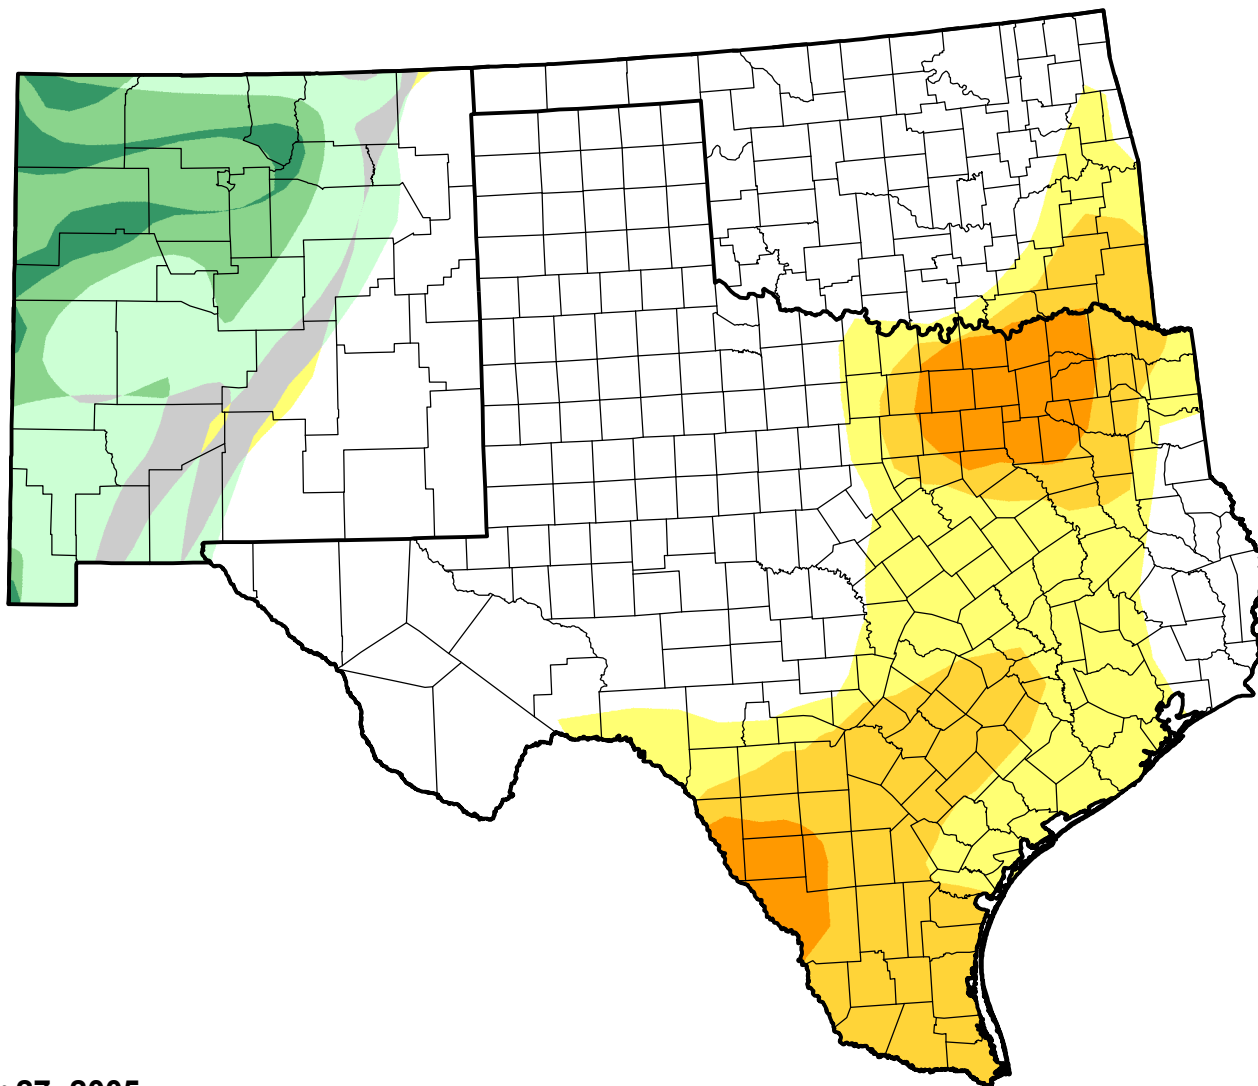

# U.S. Drought Monitor Class Change - Southern Plains RDEWS

Start of Calendar Year

September 27, 2005  
compared to  
January 6, 2005

[droughtmonitor.unl.edu](http://droughtmonitor.unl.edu)

-  5 Class Degradation
-  4 Class Degradation
-  3 Class Degradation
-  2 Class Degradation
-  1 Class Degradation
-  No Change
-  1 Class Improvement
-  2 Class Improvement
-  3 Class Improvement
-  4 Class Improvement
-  5 Class Improvement