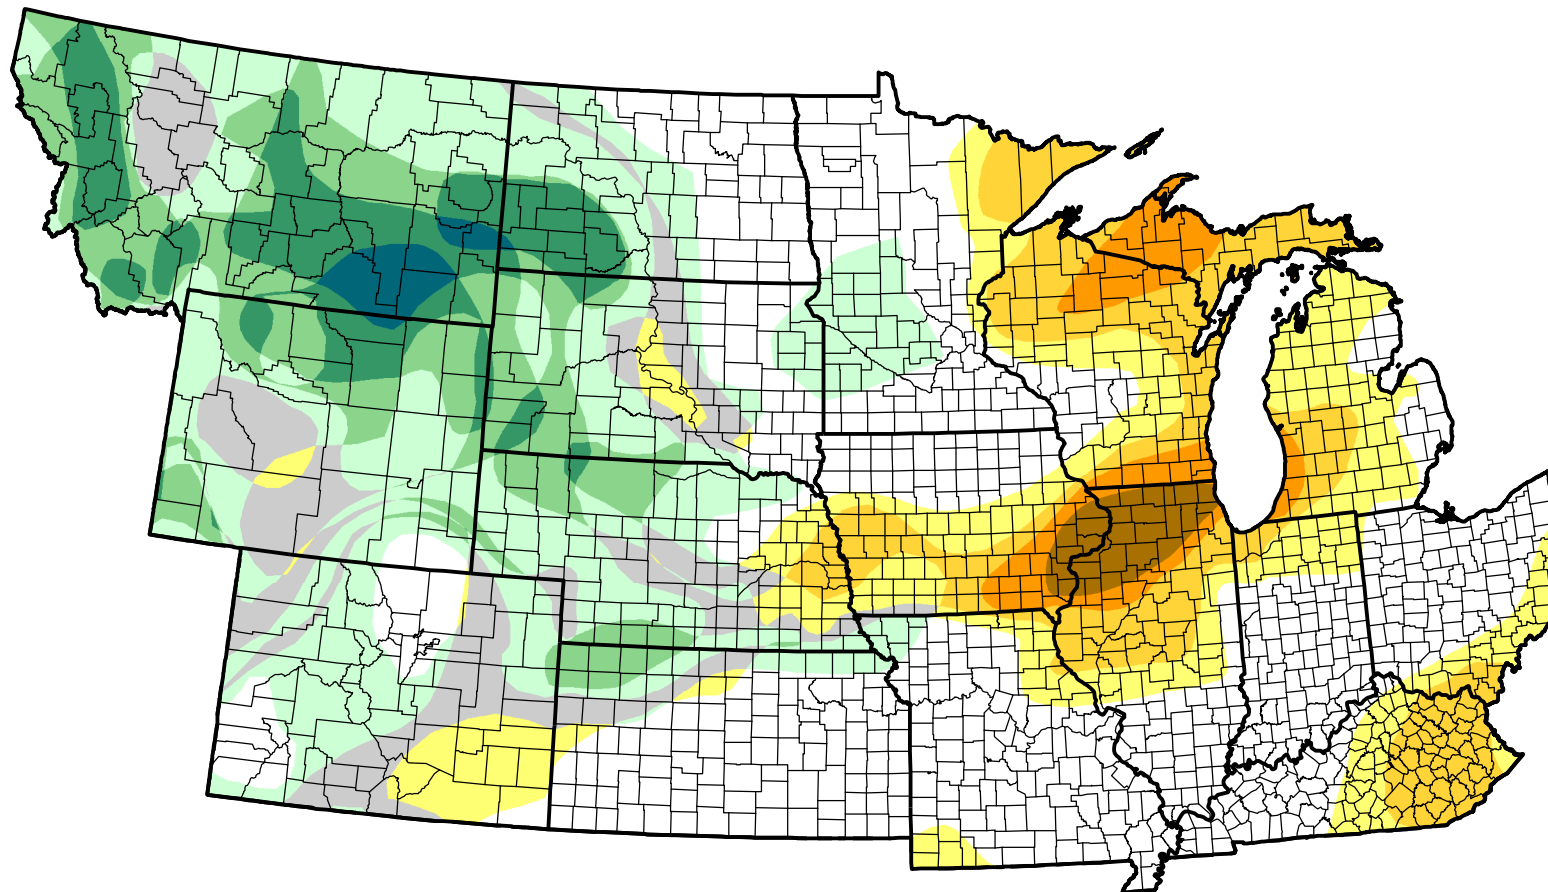

U.S. Drought Monitor Class Change - NWS Central 26 Week

-  5 Class Degradation
-  4 Class Degradation
-  3 Class Degradation
-  2 Class Degradation
-  1 Class Degradation
-  No Change
-  1 Class Improvement
-  2 Class Improvement
-  3 Class Improvement
-  4 Class Improvement
-  5 Class Improvement

October 4, 2005
compared to
April 7, 2005

droughtmonitor.unl.edu