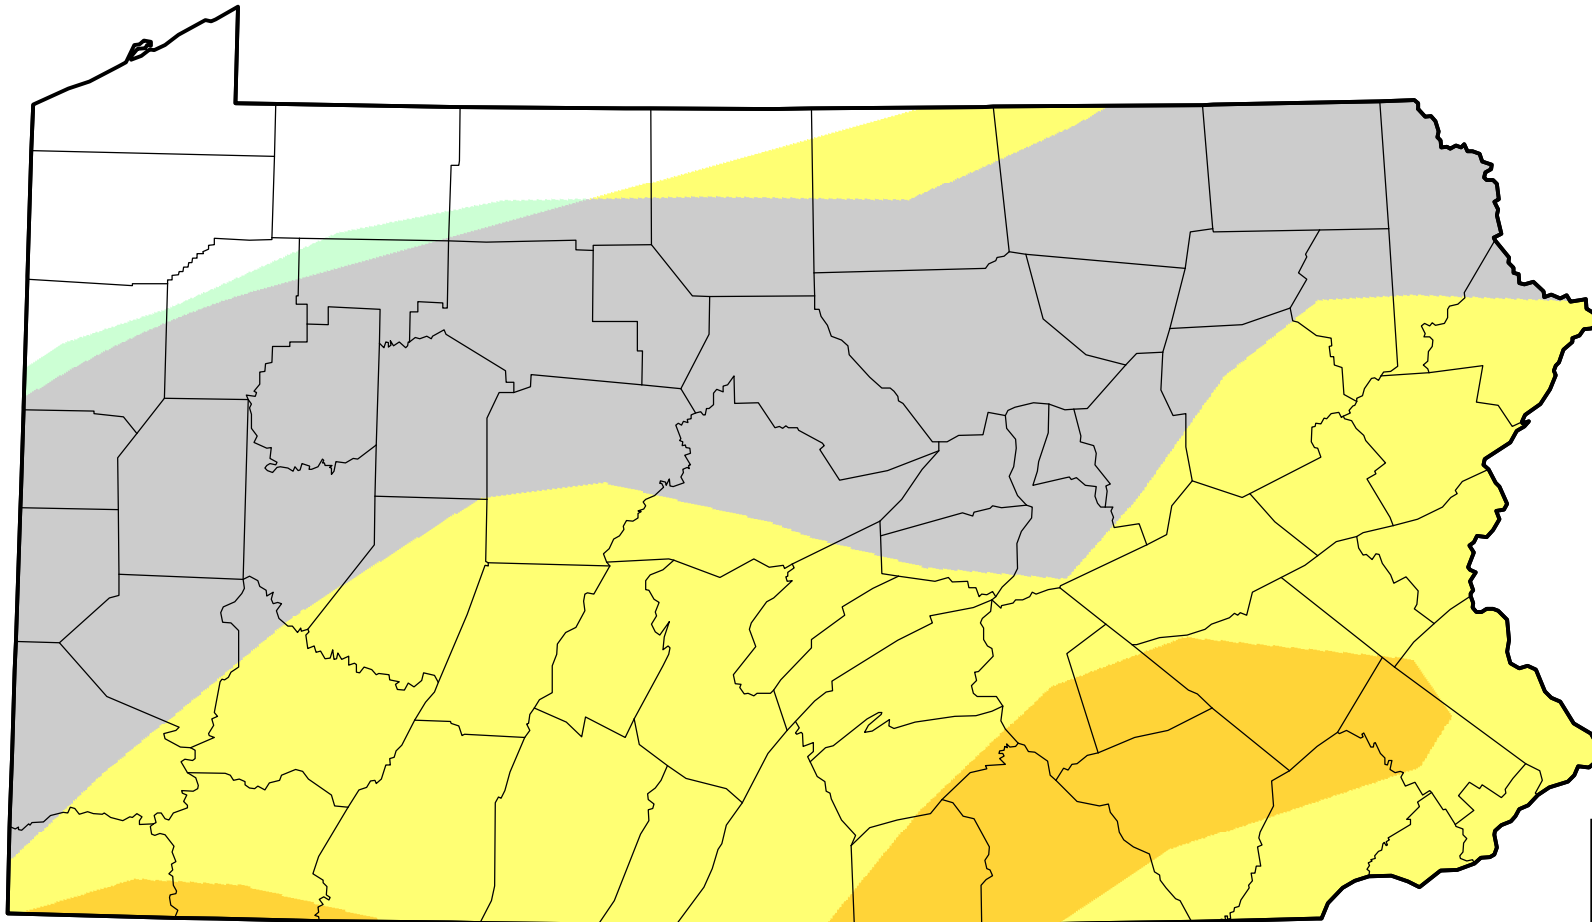

U.S. Drought Monitor Class Change - Pennsylvania

4 Week

October 4, 2005
compared to
September 8, 2005

droughtmonitor.unl.edu