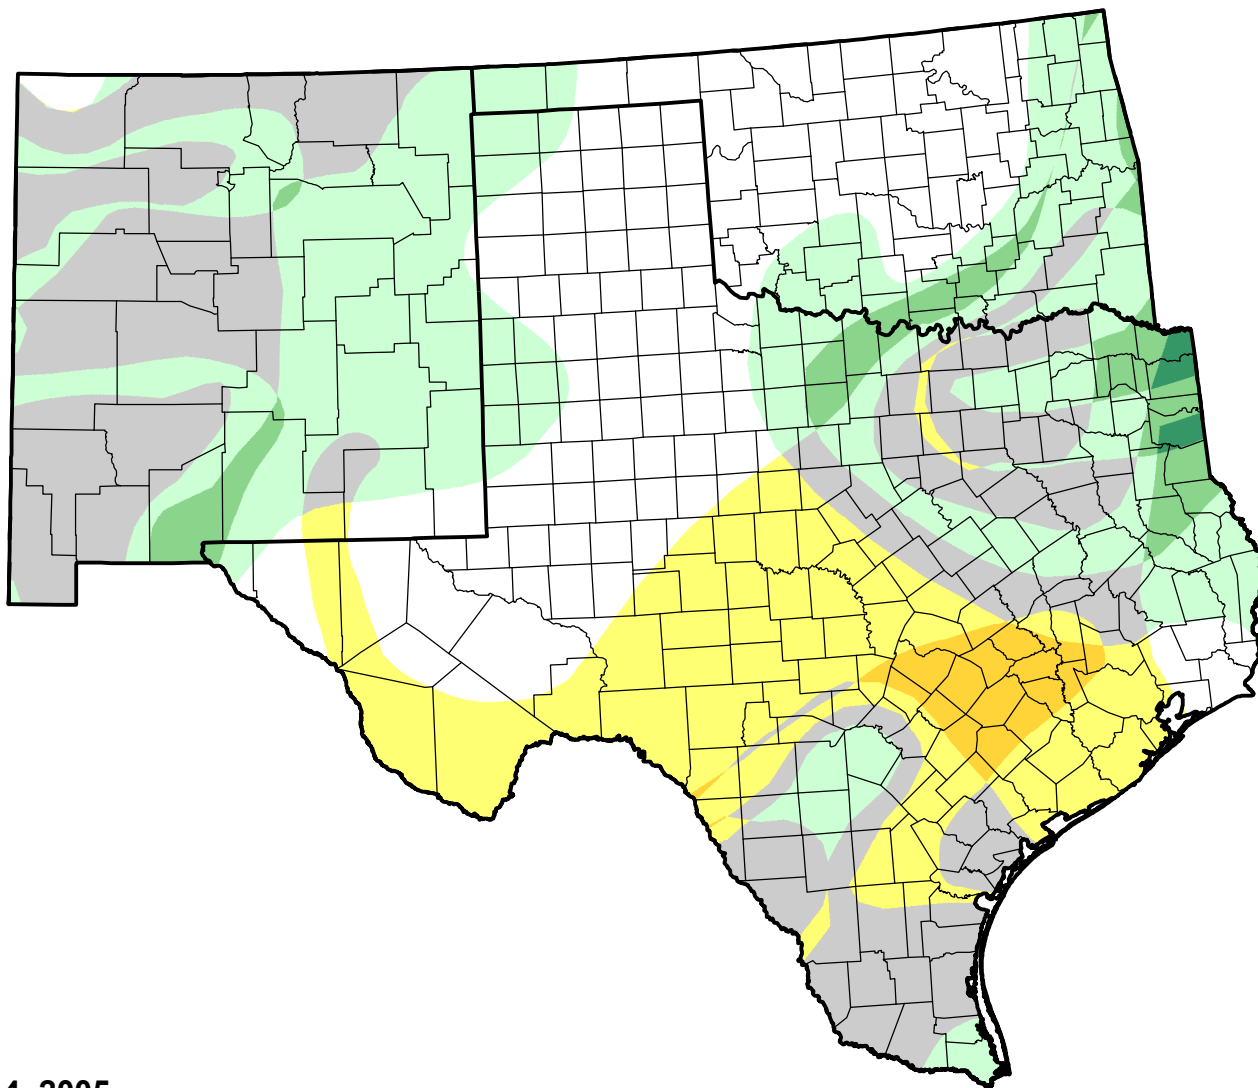

U.S. Drought Monitor Class Change - Southern Plains RDEWS

8 Week

October 4, 2005
compared to
August 11, 2005

droughtmonitor.unl.edu

- 5 Class Degradation
- 4 Class Degradation
- 3 Class Degradation
- 2 Class Degradation
- 1 Class Degradation
- No Change
- 1 Class Improvement
- 2 Class Improvement
- 3 Class Improvement
- 4 Class Improvement
- 5 Class Improvement