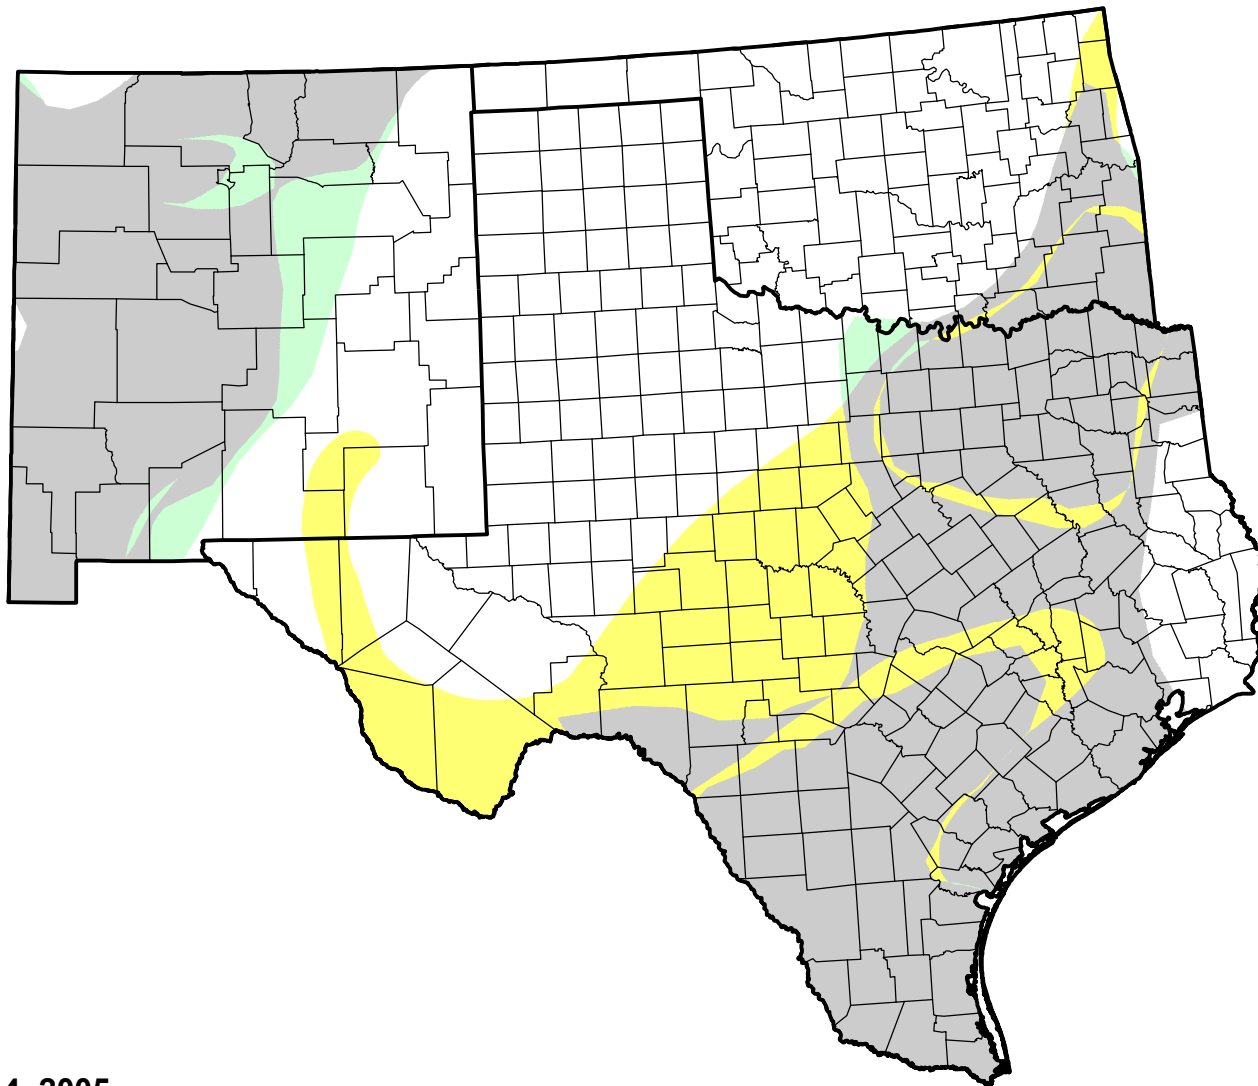

# U.S. Drought Monitor Class Change - Southern Plains RDEWS

Start of Water Year

October 4, 2005  
compared to  
September 29, 2005

[droughtmonitor.unl.edu](http://droughtmonitor.unl.edu)

-  5 Class Degradation
-  4 Class Degradation
-  3 Class Degradation
-  2 Class Degradation
-  1 Class Degradation
-  No Change
-  1 Class Improvement
-  2 Class Improvement
-  3 Class Improvement
-  4 Class Improvement
-  5 Class Improvement