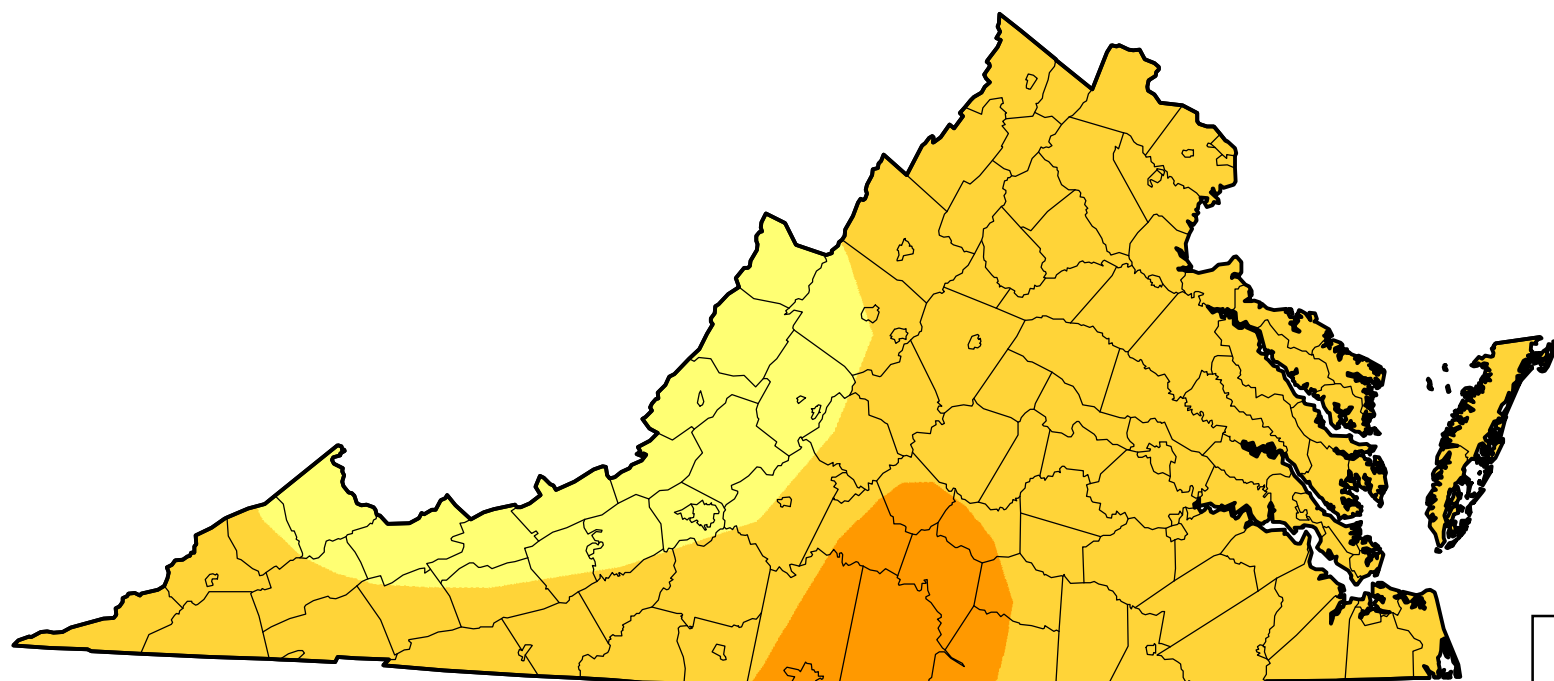

U.S. Drought Monitor Class Change - Virginia

Start of Calendar Year

October 4, 2005
compared to
January 6, 2005

droughtmonitor.unl.edu

-  5 Class Degradation
-  4 Class Degradation
-  3 Class Degradation
-  2 Class Degradation
-  1 Class Degradation
-  No Change
-  1 Class Improvement
-  2 Class Improvement
-  3 Class Improvement
-  4 Class Improvement
-  5 Class Improvement