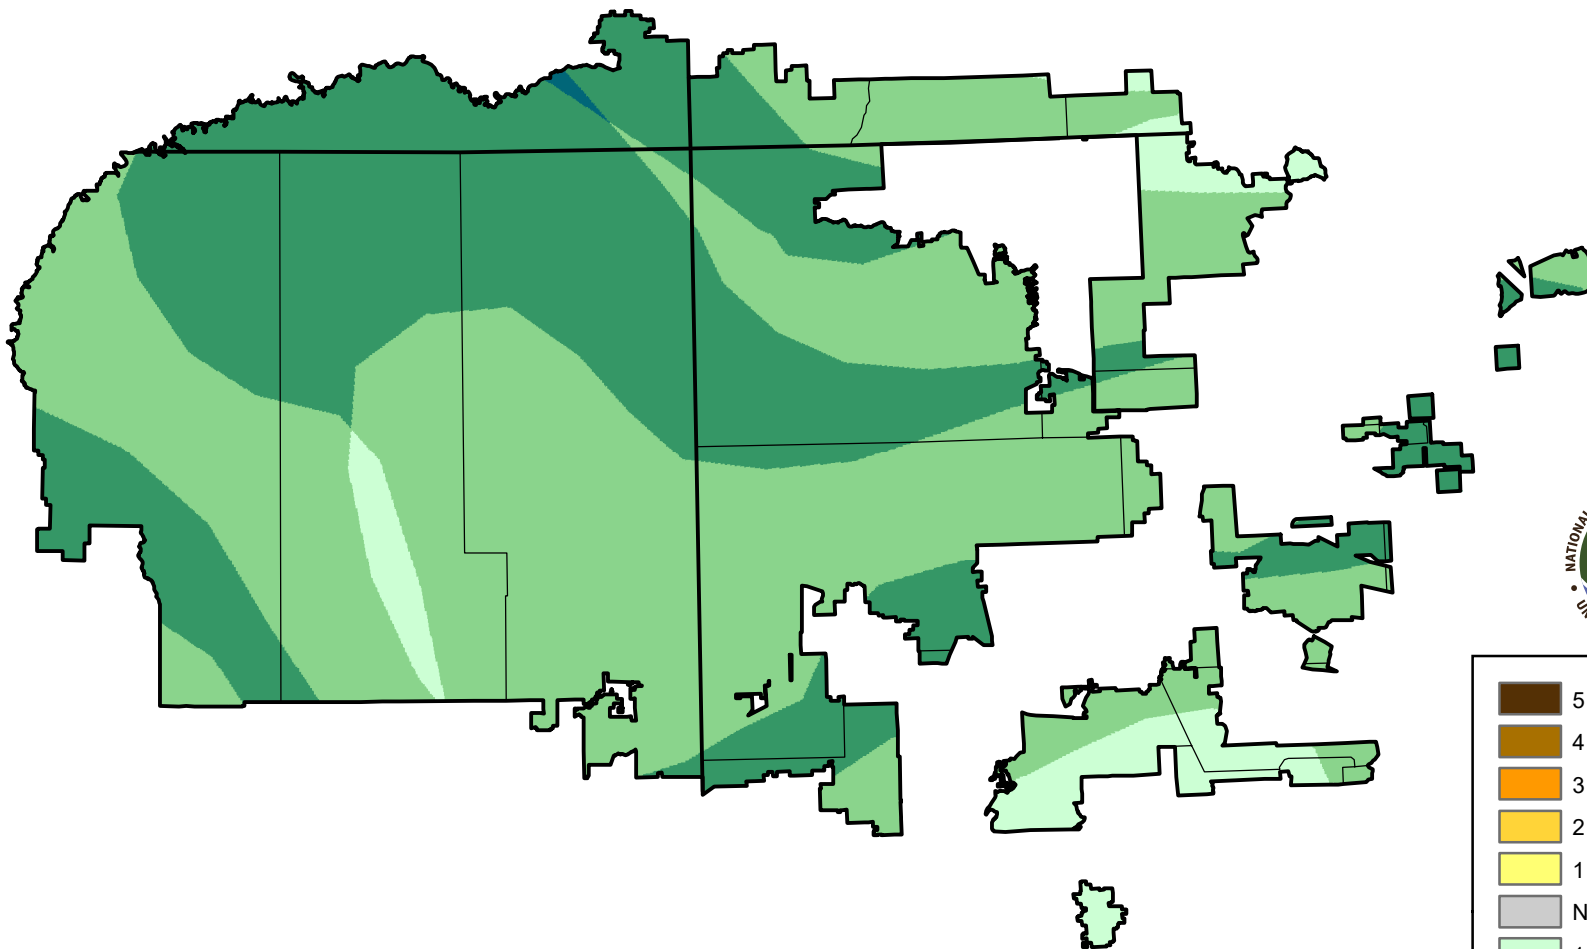

U.S. Drought Monitor Class Change - 4 Corners

Start of Calendar Year

October 11, 2005
compared to
January 6, 2005

droughtmonitor.unl.edu

-  5 Class Degradation
-  4 Class Degradation
-  3 Class Degradation
-  2 Class Degradation
-  1 Class Degradation
-  No Change
-  1 Class Improvement
-  2 Class Improvement
-  3 Class Improvement
-  4 Class Improvement
-  5 Class Improvement