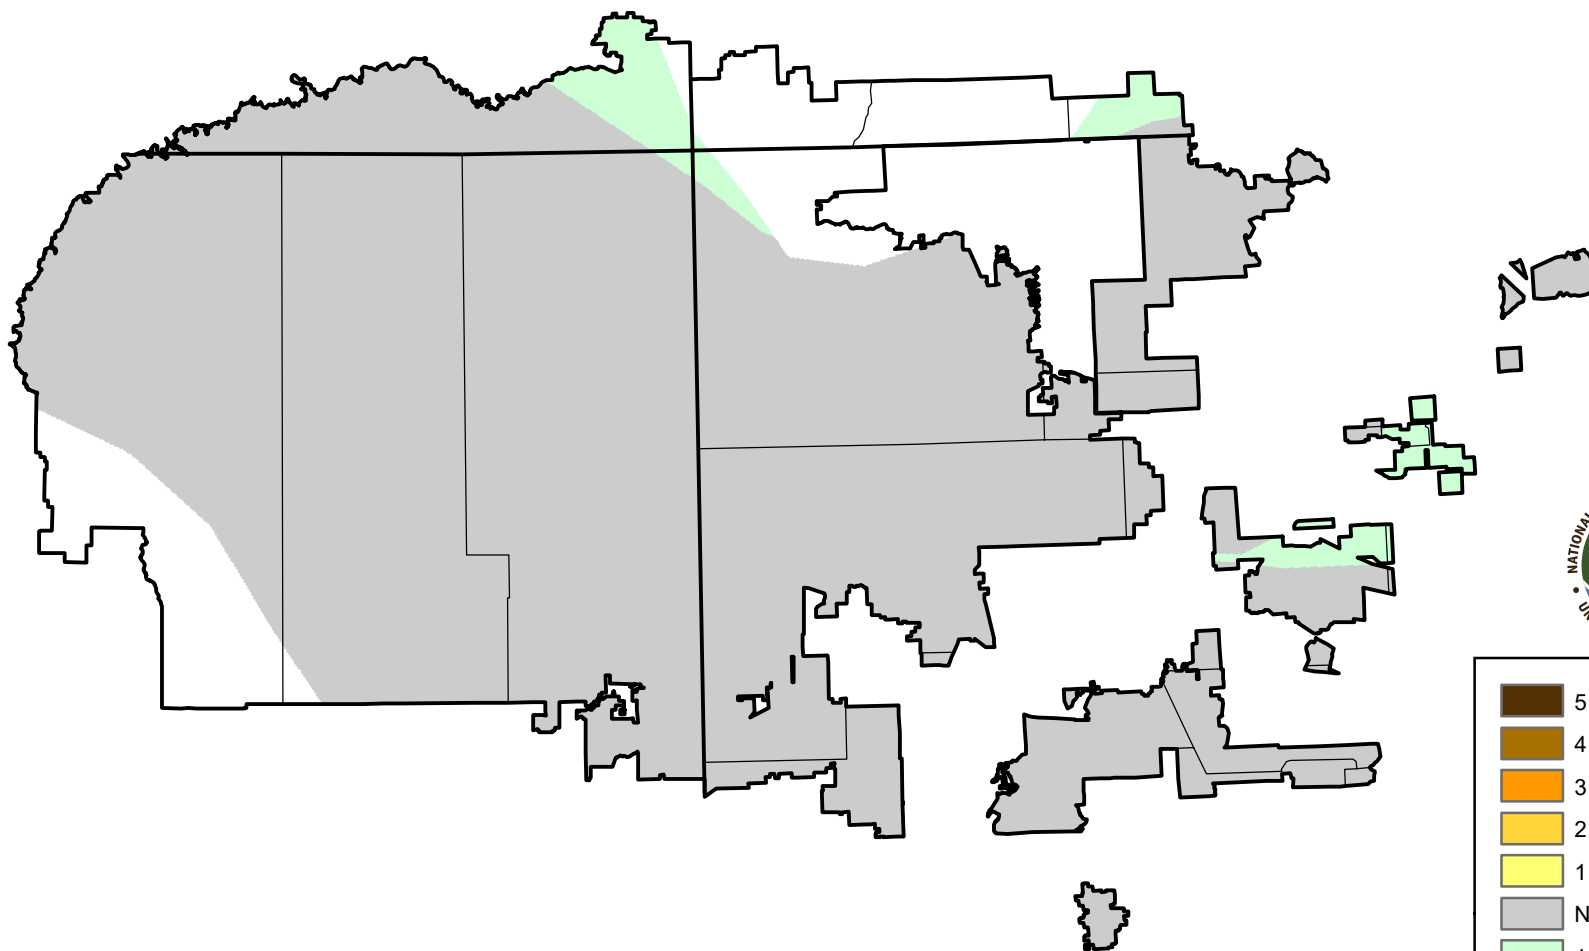

U.S. Drought Monitor Class Change - 4 Corners

Start of Water Year

October 11, 2005
compared to
September 29, 2005

droughtmonitor.unl.edu

- | | |
|---|---------------------|
|  | 5 Class Degradation |
|  | 4 Class Degradation |
|  | 3 Class Degradation |
|  | 2 Class Degradation |
|  | 1 Class Degradation |
|  | No Change |
|  | 1 Class Improvement |
|  | 2 Class Improvement |
|  | 3 Class Improvement |
|  | 4 Class Improvement |
|  | 5 Class Improvement |