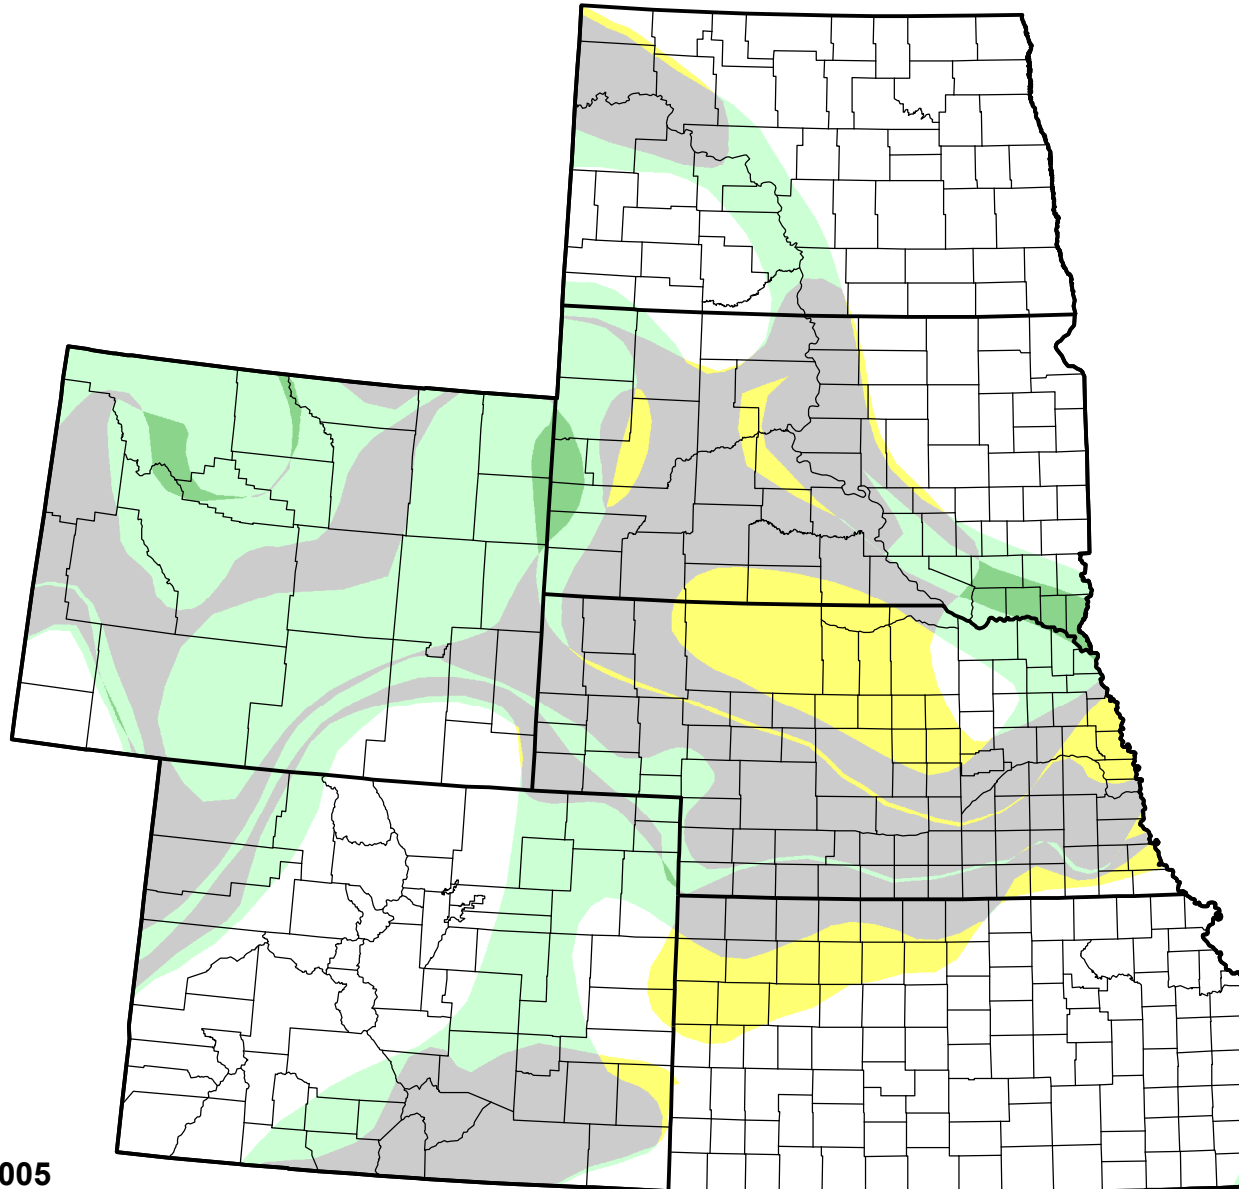

U.S. Drought Monitor Class Change - High Plains

4 Week

October 11, 2005
compared to
September 15, 2005

droughtmonitor.unl.edu

-  5 Class Degradation
-  4 Class Degradation
-  3 Class Degradation
-  2 Class Degradation
-  1 Class Degradation
-  No Change
-  1 Class Improvement
-  2 Class Improvement
-  3 Class Improvement
-  4 Class Improvement
-  5 Class Improvement