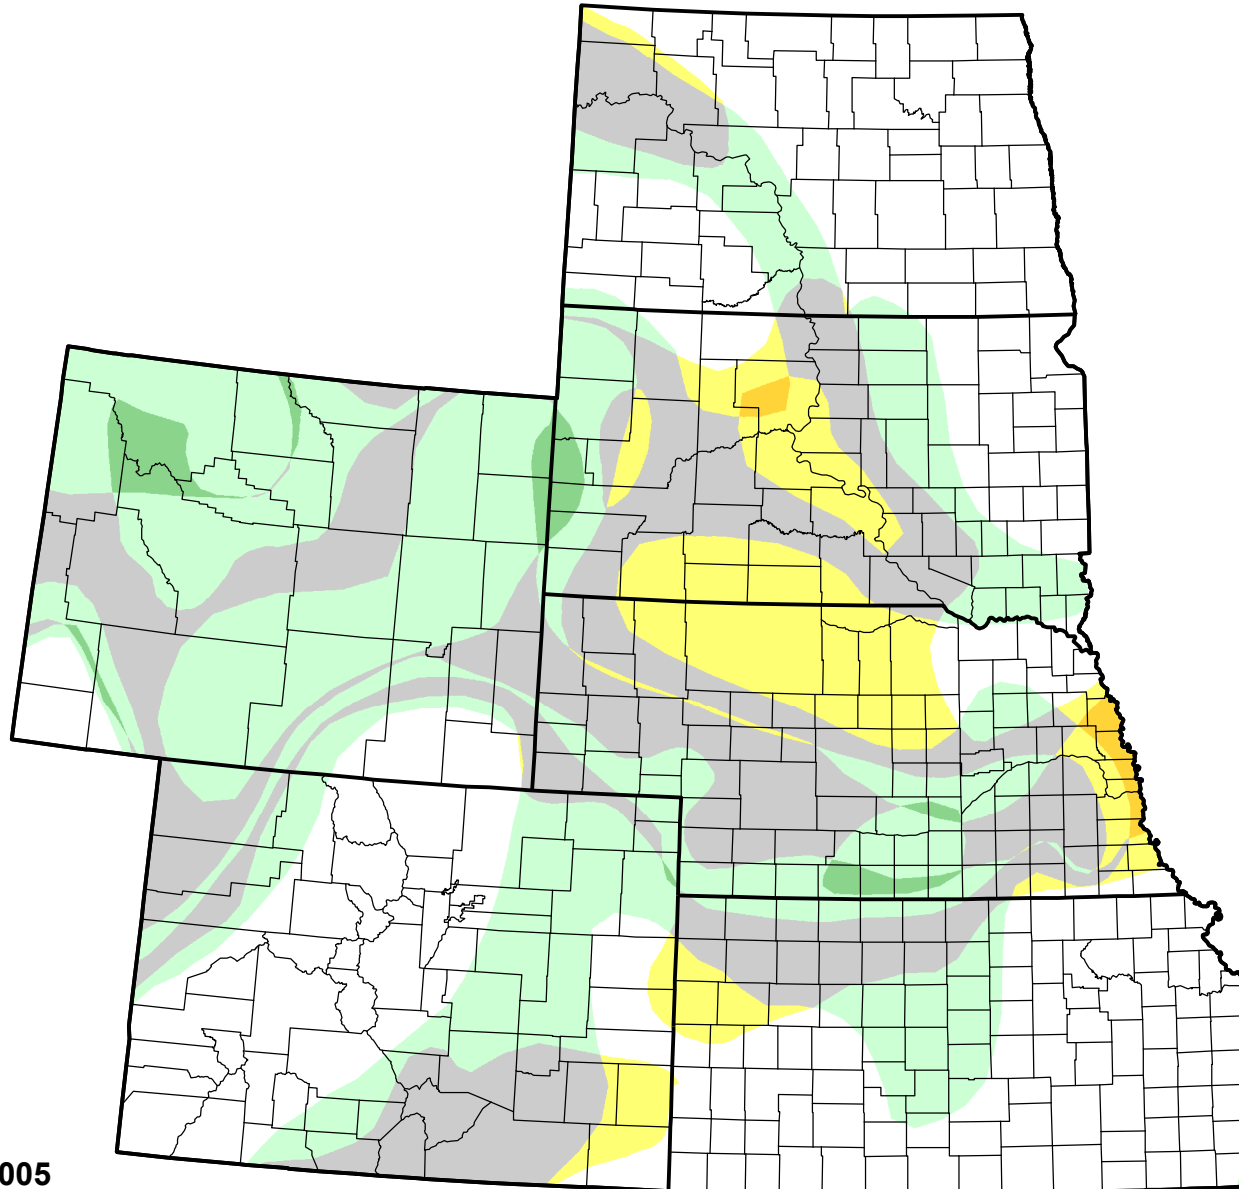

U.S. Drought Monitor Class Change - High Plains

8 Week

October 11, 2005
compared to
August 18, 2005

droughtmonitor.unl.edu

-  5 Class Degradation
-  4 Class Degradation
-  3 Class Degradation
-  2 Class Degradation
-  1 Class Degradation
-  No Change
-  1 Class Improvement
-  2 Class Improvement
-  3 Class Improvement
-  4 Class Improvement
-  5 Class Improvement