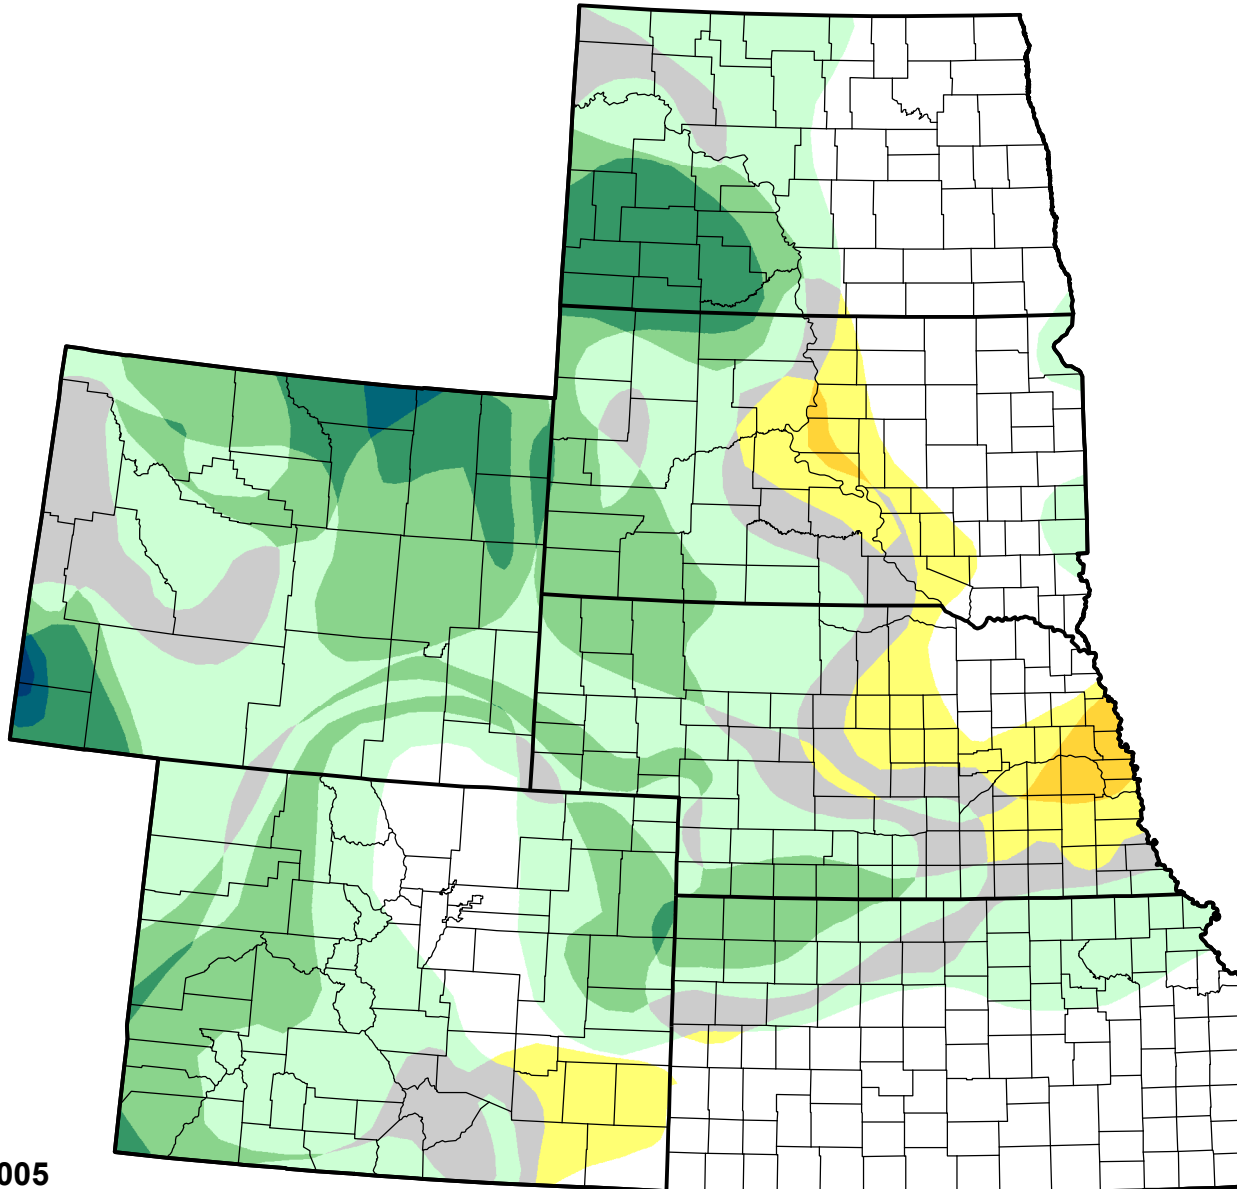

U.S. Drought Monitor Class Change - High Plains

Start of Calendar Year

October 11, 2005
compared to
January 6, 2005

droughtmonitor.unl.edu

-  5 Class Degradation
-  4 Class Degradation
-  3 Class Degradation
-  2 Class Degradation
-  1 Class Degradation
-  No Change
-  1 Class Improvement
-  2 Class Improvement
-  3 Class Improvement
-  4 Class Improvement
-  5 Class Improvement