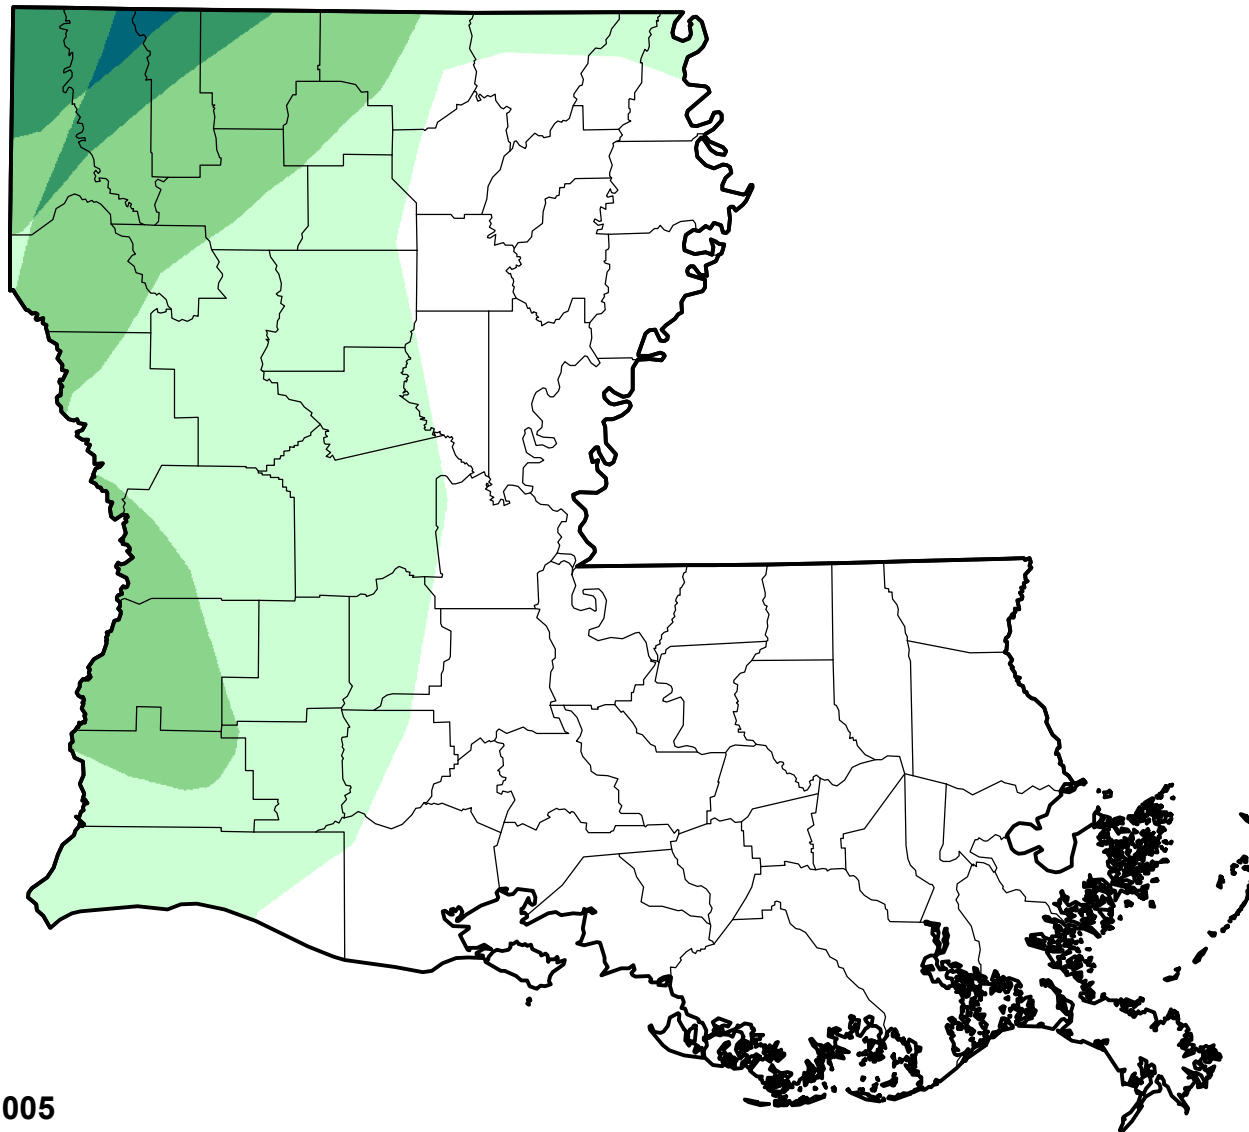

U.S. Drought Monitor Class Change - Louisiana

13 Week

October 11, 2005
compared to
July 14, 2005

droughtmonitor.unl.edu