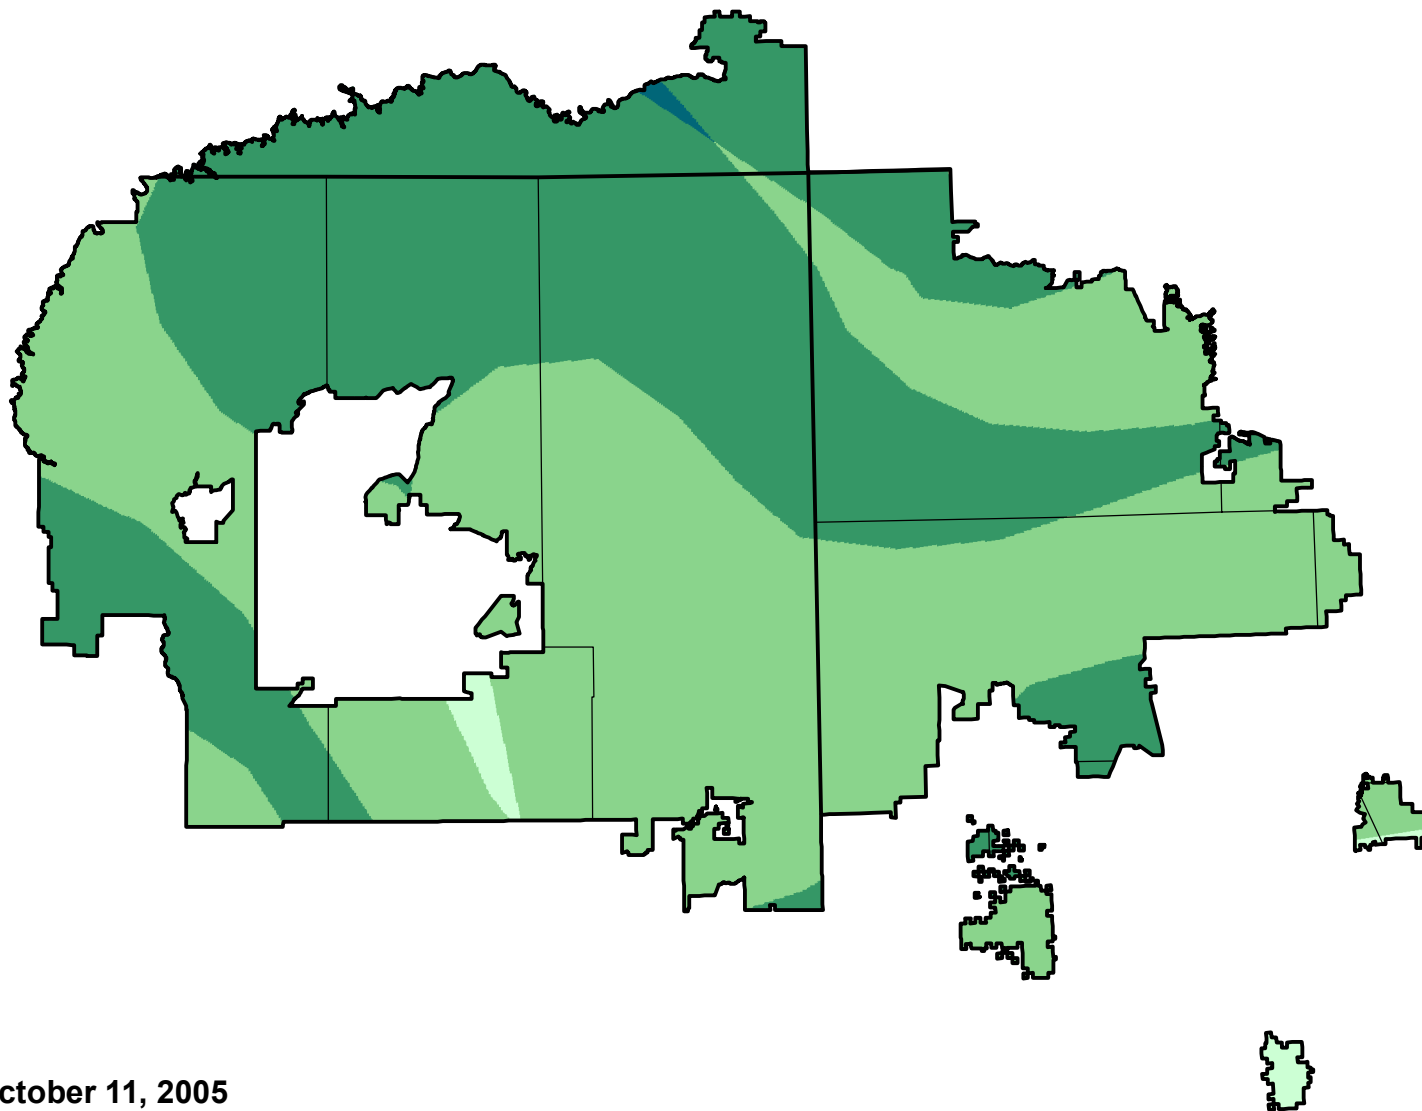

# U.S. Drought Monitor Class Change - Navajo

Start of Calendar Year

October 11, 2005  
compared to  
January 6, 2005

[droughtmonitor.unl.edu](http://droughtmonitor.unl.edu)

- |   |                     |
|---|---------------------|
|  | 5 Class Degradation |
|  | 4 Class Degradation |
|  | 3 Class Degradation |
|  | 2 Class Degradation |
|  | 1 Class Degradation |
|  | No Change           |
|  | 1 Class Improvement |
|  | 2 Class Improvement |
|  | 3 Class Improvement |
|  | 4 Class Improvement |
|  | 5 Class Improvement |